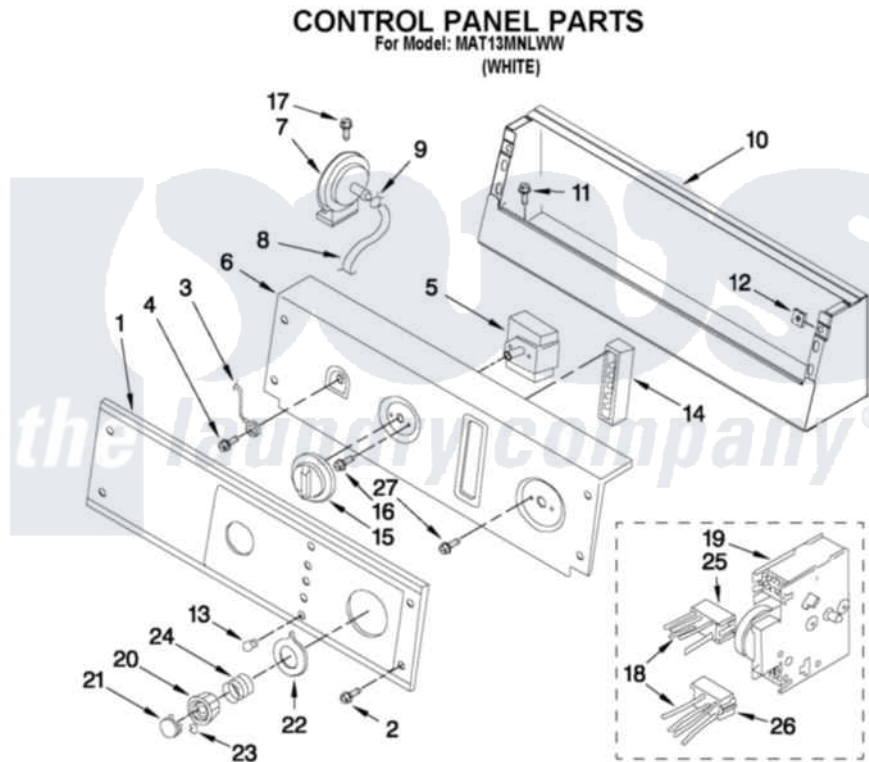

Maytag MAT13MNLWW 01 - CONTROL PANEL PARTS

W10460683

FOR ORDERING INFORMATION REFER TO PARTS PRICE LIST

2

Maytag Commercial Maytag MAT13MNLWW Washer Parts Parts Diagram 01 - CONTROL PANEL PARTS
 Click on the part number to view part

Item	Original Part Number	Replaced By	Status	Part Description
1	W10136961			Control Panel W/Lens - MNL
2	215506			Screw, Control Panel Overlay
3	22001959			Wire, Ground
4	22003817	3370225		Screw
5	205353			Switch, DiAl-A-FABRIC
6	W10136967			Bracket, Back
7	W10136964			Switch, Pressure- MNL
8	22001619			Tube, Water Level Switch
9	410296	596669		Clamp, Manifold
10	W10136402			Console
11	Y313559			Screw
"	211294	90767		Screw, 8A X 3/8 HeX Washer Head Tapping
12	215003			Fastener, Panel And Bracket
13	215564			Lens, Indicator Light
14	206881			Indicator, Light
15	206894			Knob, Selector

16	Y313588	488234	Screw 8-32 X 1/4
17	211294	90767	Screw, 8A X 3/8 HeX Washer Head Tapping
18	22002257	Not Available	WIRE HARNESS KIT-(SERIES 10)
"	22004394		Harness, Wire
19	22001082		Timer
20	206892		Control Knob
21	314723	W10133501	Cap, Knob
22	22001571		Bezel, Timer Dial
23	211605		Bezel, Timer Dial
25	N/P	Not Available	RETAINER, TIMER KNOB
24	211065		Spring, Index Wheel
25	22001885		Housing, Connector ---N
26	22001886		Housing, Connector
27	216412		Screw, Bracket To Timer