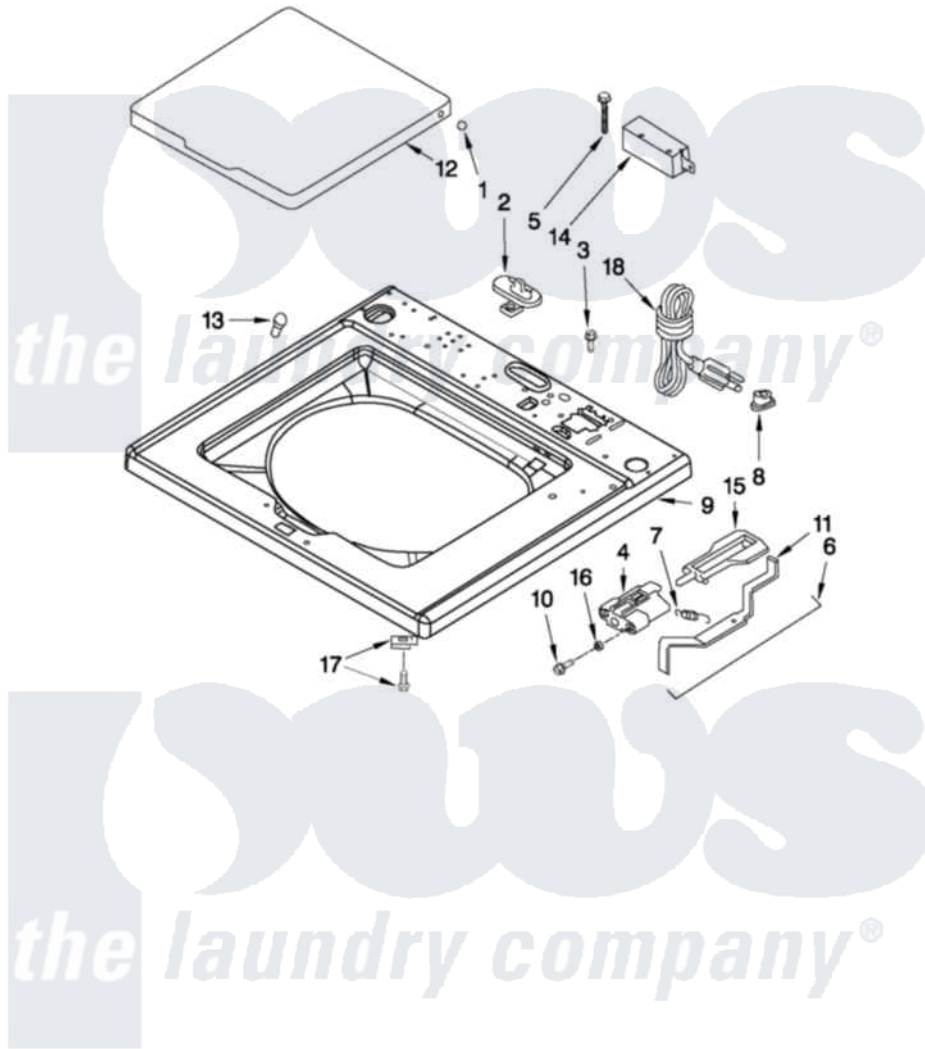

Maytag MAT13MNLWW 02 - TOP PARTS

TOP PARTS For Model: MAT13MNLWW (WHITE)

FOR ORDERING INFORMATION REFER TO PARTS PRICE LIST

3

W10460683

Maytag [Commercial Maytag MAT13MNLWW Washer Parts](#) Parts Diagram 02 - TOP PARTS
Click on the part number to view part

Item	Original Part Number	Replaced By	Status	Part Description
1	211726			Hinge, Ball Lid
2	22001298			Cap, Top Cover
3	207159	489355		Screw, 8 X 1/2
"	210186	3370225		Screw
4	22002135			Bracket, Unbalance
5	213501			Screw, No.6-20 X 1-1/8 Inch
6	22001969			Unbalance Lever Assembly
7	213720			Spring, Lid Switch
8	211881			Grommet, Cord Part Not Used- Gas Models Only
9	22002137			Cover Assembly, Top
10	910182	25-7809		Screw, No.6-20 1/2 Flthd Torx
11	22001672			Lever, Unbalance
12	22001893			Lid
13	212716			Bumper, Lid
14	22004243			Switch, Lid
15	216255			Plunger, Lid Switch

16 [211500](#)

Washer, Bracket To Top Cover

17 [204445](#)

Screw And Fastener Assembly

18 22003027

[22003062](#)

Cord, Power