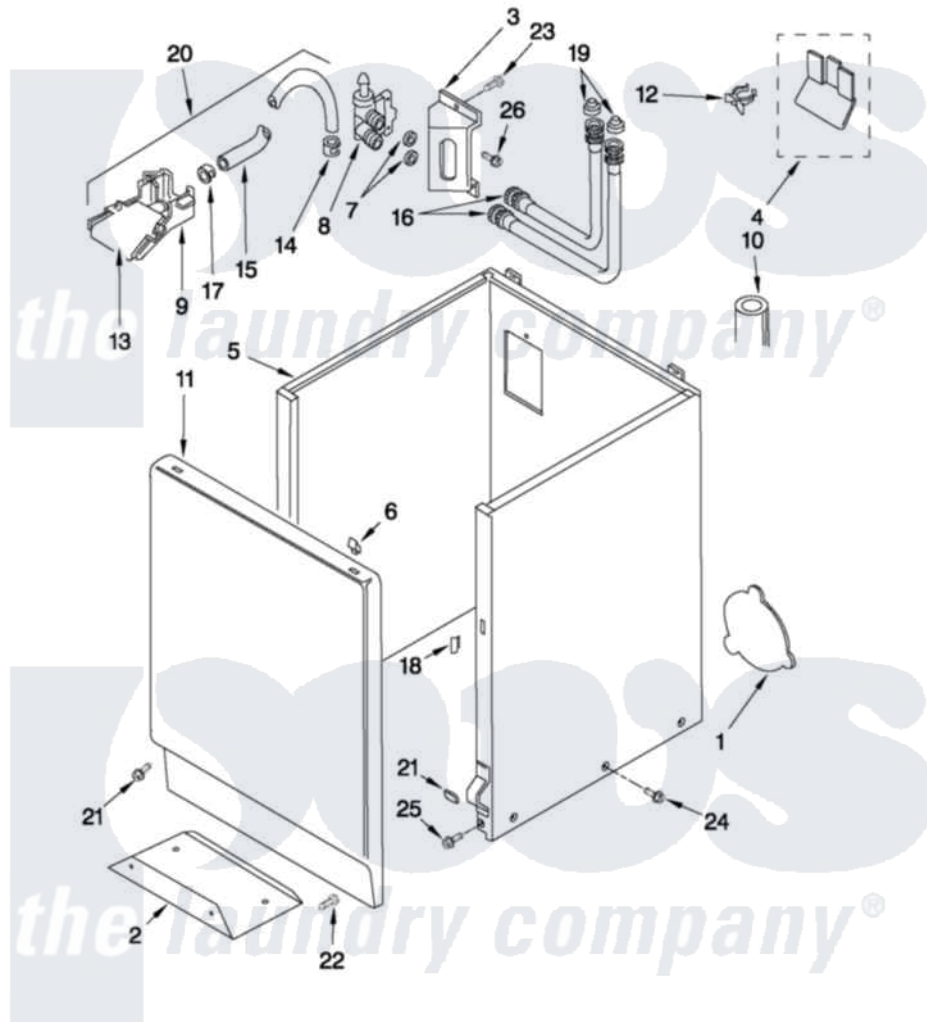

Maytag MAT13MNLWW 03 - CABINET PARTS

CABINET PARTS

For Model: MAT13MNLWW
(WHITE)

FOR ORDERING INFORMATION REFER TO PARTS PRICE LIST

W10460683

4

Maytag [Commercial Maytag MAT13MNLWW Washer Parts](#) Parts Diagram 03 - CABINET PARTS

[Click on the part number to view part](#)

| Item | Original Part Number | Replaced By | Status | Part Description |
|------|---------------------------|--------------------------|---------------|---|
| 1 | 211878 | | Not Available | PLATE, ACCESS |
| " | 22002924 | | | Plate, Access |
| " | 211294 | 90767 | | Screw, 8A X 3/8 HeX Washer Head Tapping |
| 2 | 213846 | | | Guard, Belt |
| 3 | 22002361 | | | Bracket, Water Valve |
| 4 | 22001972 | | | Clip, Cabinet |
| 5 | 22001302 | 22004425 | | Cabinet White Aspack |
| " | 22004425 | | | Cabinet White Aspack |
| 6 | 22001650 | | | Fastener, Spring |
| 7 | Y013783 | | | Washer, Inlet Hose |
| 8 | W10136963 | | | Valve, Water |
| 9 | 22001187 | | | Injector |
| 10 | 22003410 | | | Hose, Drain |
| 11 | 22001803 | | Not Available | PANEL, FRONT (WHT) |
| 12 | 22002151 | | | Clip, Hose |
| 13 | 22001186 | | | Injector |

| | | | |
|----|--------------------------|--------------------------|---|
| 14 | 216169 | 596669 | Clamp, Manifold |
| 15 | 22001190 | | Hose, Injector |
| 16 | 22003682 | 12001901 | Kit-Inlet Hose Assembly |
| " | 22003683 | 12001900 | Kit-Inlet Hose Assembly |
| 17 | 216170 | 489503 | Clamp |
| 18 | 214376 | 22002331 | Spacer, Front Panel |
| 19 | 22002960 | | Strainer, Washer Inlet |
| 20 | 22001304 | | Water Injector Assembly |
| 21 | 22001496 | | Front Panel Fastener And Screw |
| 22 | 211294 | 90767 | Screw, 8A X 3/8 HeX Washer Head Tapping |
| 23 | 22003817 | 3370225 | Screw |
| 24 | 213007 | | Xfor Cabinet See Cabinet, Back |
| 25 | 213121 | 3400111 | Screw, 12-14 X 5/8 |
| " | 213122 | 27001200 | Screw |
| 26 | 313561 | Y313561 | Screw----NA |