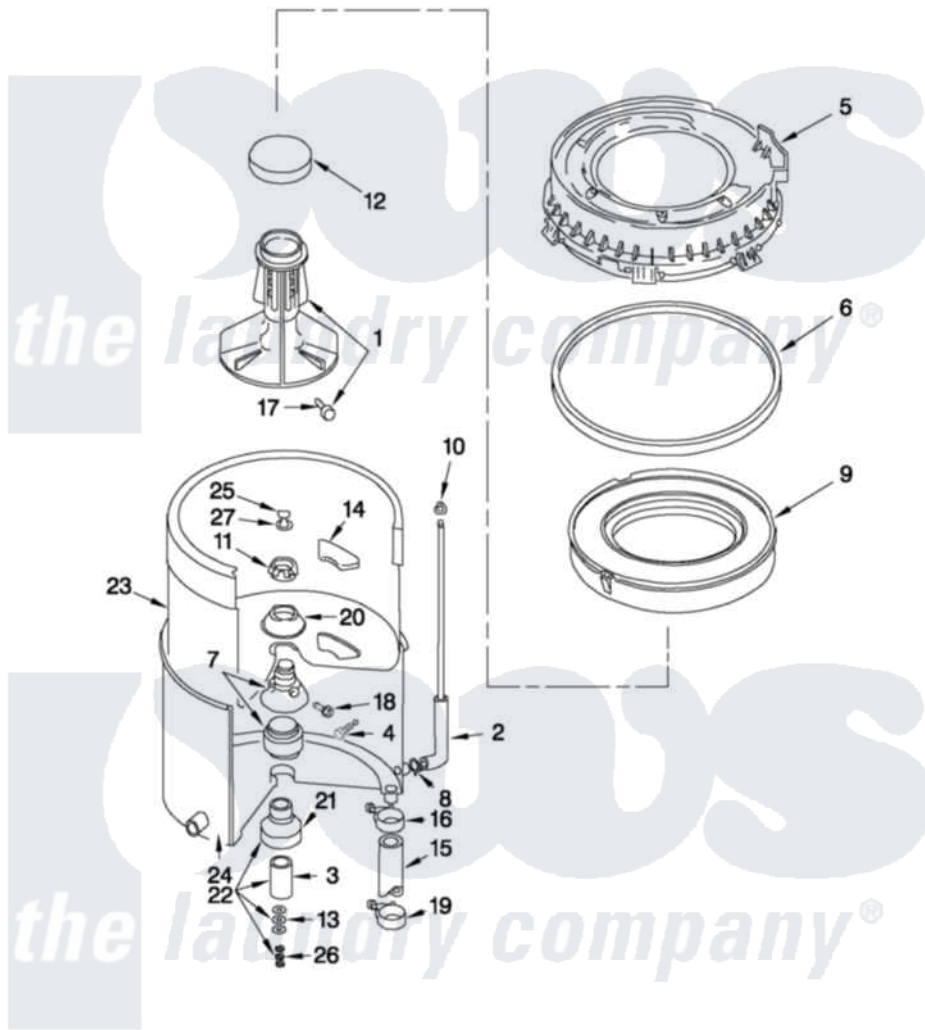

Maytag MAT13MNLWW 04 - TUB PARTS

TUB PARTS For Model: MAT13MNLWW (WHITE)

W10460683

FOR ORDERING INFORMATION REFER TO PARTS PRICE LIST

6

Maytag [Commercial Maytag MAT13MNLWW Washer Parts](#) Parts Diagram 04 - TUB PARTS
Click on the part number to view part

Item	Original Part Number	Replaced By	Status	Part Description
1	208543			Agitator
2	22001619			Tube, Water Level Switch
3	211130			Bearing Liner, Tub Bearing
"	205254	W10175938		Bolt
4	200744	W10175939		Bolt
5	22001299			Tub Cover And Gasket Assembly
6	Y22001201	22001007		Gasket, Cover To Tub
7	22001648	6-2095720		Mounting S
8	211641			Clamp, 1-1/16"
9	22001142			Ring, Balance
10	410296	596669		Clamp, Manifold
11	211047	6-2110472		Nut- Clamp
12	216251			Cap, Agitator
13	211100			Washer, Outer Tub
14	215980			Plug, Filter Hole
				Washer, Outer Tub, Part Net

15	213045		Hose, Outer Tub Part NOT Used
16	22001640	285655	Clamp, Hose
17	206478	Not Available	SCREW & WASHER FOR AGITATOR
18	22001423		Set Screw, Mounting Stem
19	22001640	285655	Clamp, Hose
20	211210		Washer, Clamping Nut
21	200824	6-2040130	Tub Bearin
22	204013	6-2040130	Tub Bearin
23	22001139		Tub, Inner
24	22001114	Not Available	TUB, OUTER (EX. LARGE)
25	Y015667		Retaining Ring
26	Y054867		Washer, Lock
27	Y015666		Washer, Retaining -