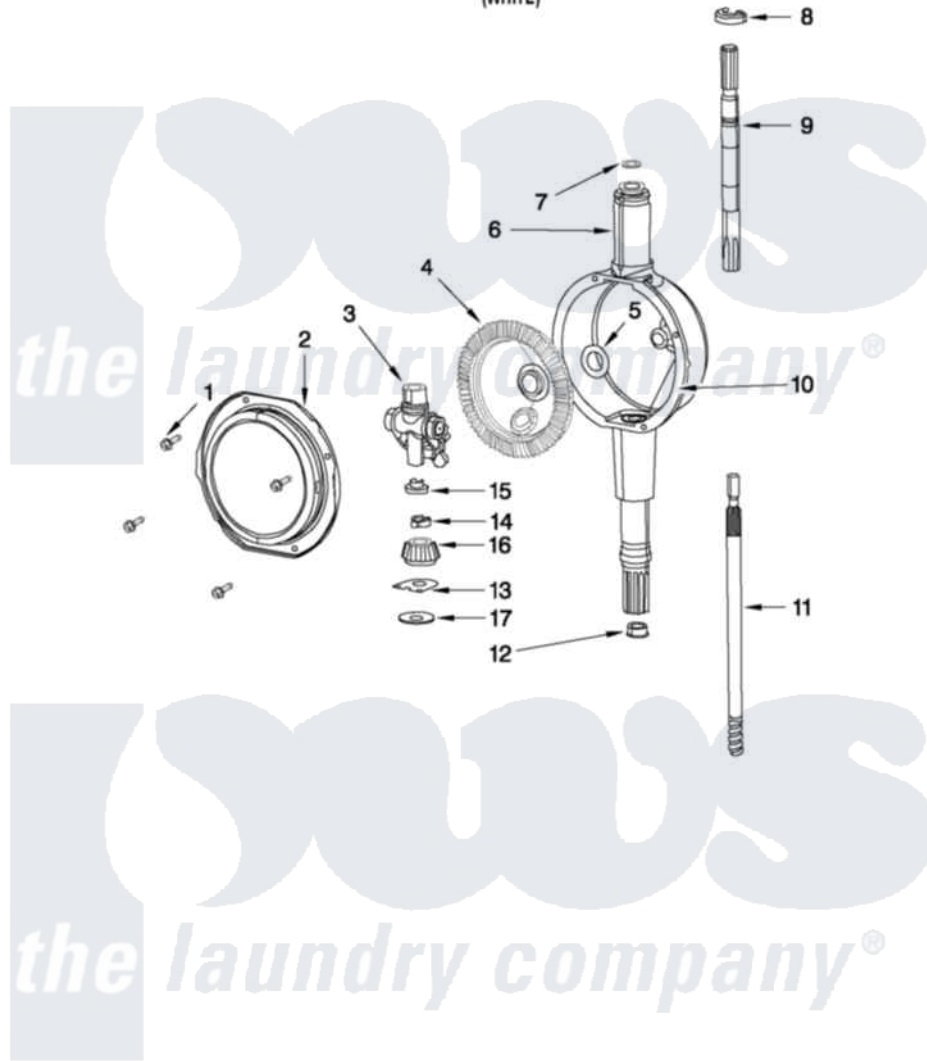

# Maytag MAT13MNLWW 05 - TRANSMISSION PARTS

## TRANSMISSION PARTS

For Model: MAT13MNLWW  
(WHITE)

FOR ORDERING INFORMATION REFER TO PARTS PRICE LIST

W10460683

8

Maytag [Commercial Maytag MAT13MNLWW Washer Parts](#) Parts Diagram 05 - TRANSMISSION PARTS  
Click on the part number to view part

Item	Original Part Number	Replaced By	Status	Part Description
1	215417		Not Available	SCREW, TRANSMISSION COVER
2	<a href="#">206628</a>			Cover, Transmission
3	206685	<a href="#">6-2066850</a>		Yoke
4	206713	<a href="#">6-2067130</a>		Gear- Beve
5	<a href="#">215394</a>			Washer, Bevel Gear
6	<a href="#">22002537</a>			Housing, Transmission
7	<a href="#">22002417</a>			O-Ring Agitator Shaft
8	<a href="#">22002340</a>			Collar, Agitator Shaft
9	22002415	<a href="#">6-2168983</a>		Shaft- Agi
10	Y058700	<a href="#">675652</a>		Adhesive
11	<a href="#">22002342</a>	<a href="#">6-2300050</a>		Shaft- Cen
12	<a href="#">207843</a>			Lip Seal Repair Kit
13	<a href="#">215395</a>			Plate, Clutch
14	<a href="#">22002353</a>			Collar, Center Shaft
15	<a href="#">22002341</a>			Collar, Lower Plastic Keeper
16	215401	<a href="#">W10221114</a>		Pinion