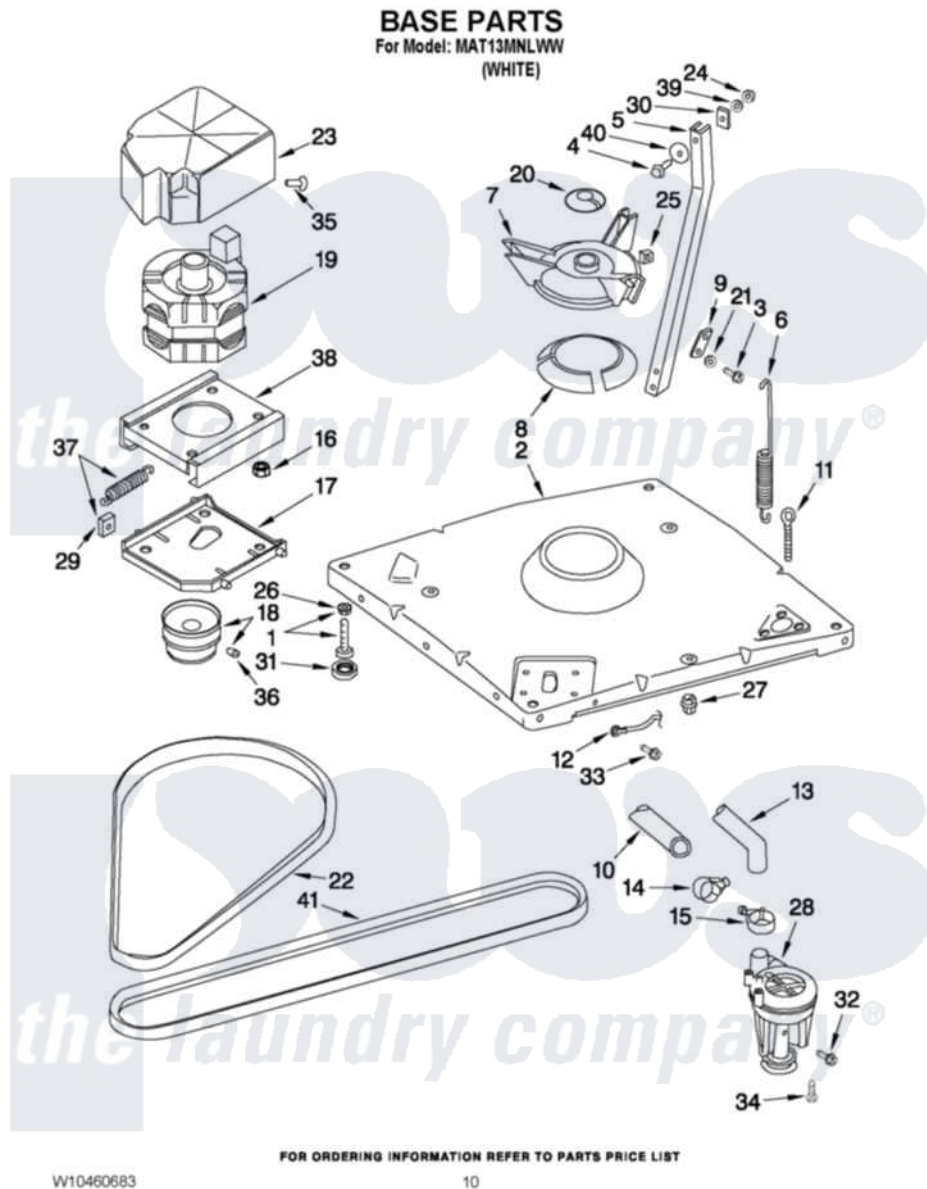

Maytag MAT13MNLWW 07 - BASE PARTS

Maytag [Commercial Maytag MAT13MNLWW Washer Parts](#) Parts Diagram 07 - BASE PARTS
Click on the part number to view part

Item	Original Part Number	Replaced By	Status	Part Description
1	22003428			Leg, Adjustable
2	22002150			Base
3	Y015627			Screw- Hex
4	200744	W10175939		Bolt
"	205254	W10175938		Bolt
5	213100		Not Available	PART NOT USED
6	22001300			Spring, Centering
7	203725			Damper W/Bolt And Clip
8	203956			Damper Pad Kit
9	213073			Washer, Double Brace
10	22003410			Hose, Drain
11	216416			Bolt, Eye/Centering Spring
12	901220			Ground Wire
13	213045			Hose, Outer Tub Part Not Used
14	Y22001820	285655		Clamp, Hose
15	22001640	285655		Clamp, Hose

16	Y311426	3400029	Nut, Adapter Plate
17	22001301		Mount, Motor Lower-Assembly
18	200816	6-2008160	Pulley- MO
19	201805	12002351	Motor-Drve
"	22004301	12002351	Motor-Drve
20	22001511	22002954	Deflector, Water
21	911852	486009	Lockwasher
22	211125		V Belt, DriVe Pulley
23	215098		Shield, Motor
24	Y052734		Nut, Carrage Bolts And Bracket
25	Y052785		Nut, Brace To Damper
26	210385		Lock Nut For Adjustable Leg
27	211949		Nut, Adjustment Eyebolt
28	202203	6-2022030	Pump As Pa
29	Y204998	205000	Roller And Spring Kit 4+Spr
30	212979	Not Available	WASHER, TUB BRACE
31	210684		Foot, Adjustable Leg
32	Y015408	22003235	Screw, Bearing Insert
33	210186	3370225	Screw
34	211880		Screw, HeX Head No.10 X 1/2 Inc
35	213121	3400111	Screw, 12-14 X 5/8
36	Y053241		Set Screw, Motor Pulley
37	205000		Roller And Spring Kit 4+Spr
38	214956		Motor Mount Assembly
39	Y054867		Washer, Lock
40	211100		Washer, Outer Tub
41	211124		Part Not Used