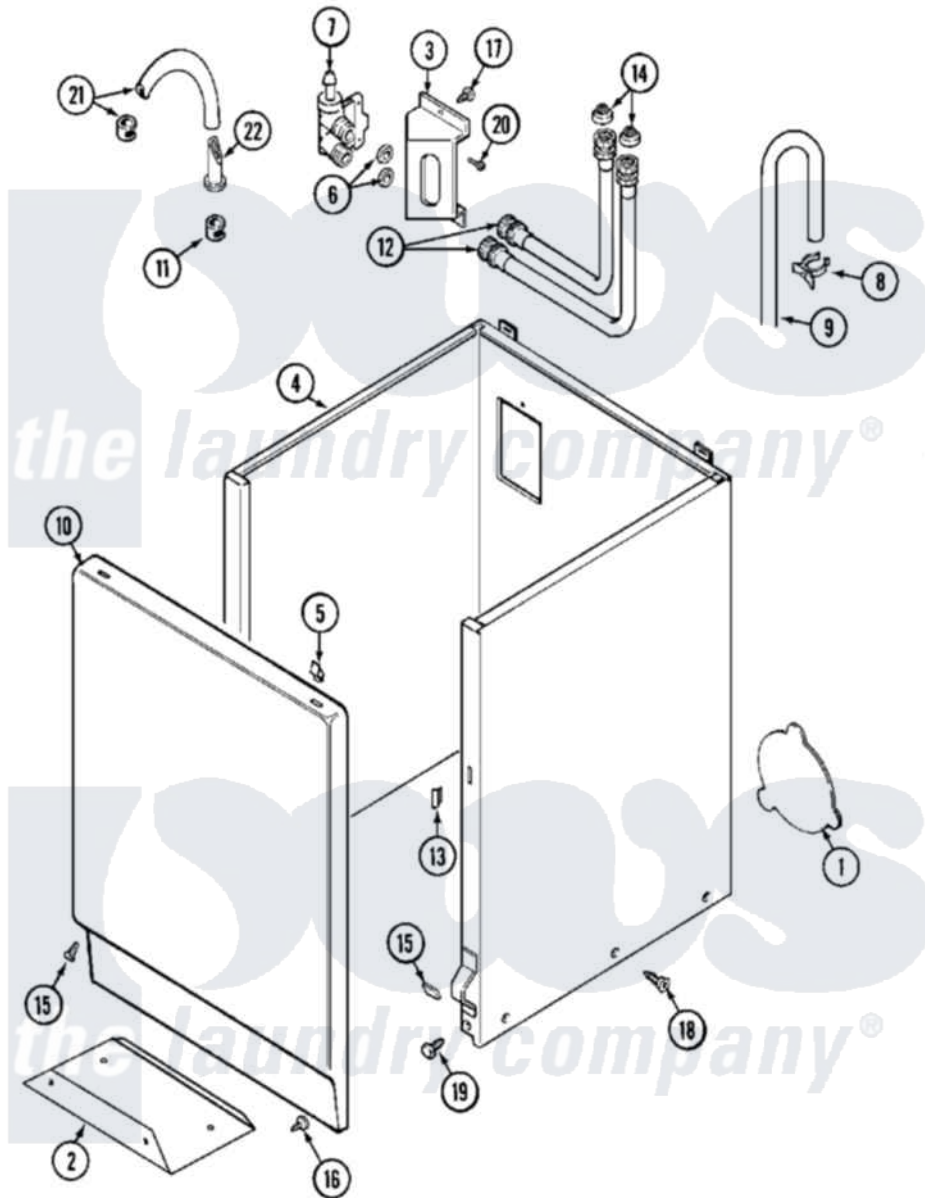

Maytag MAT13PDAAW 04 - CABINET

Maytag [Commercial Maytag MAT13PDAAW Washer Parts](#) Parts Diagram 04 - CABINET
 Click on the part number to view part

Item	Original Part Number	Replaced By	Status	Part Description
001	211294	90767		Screw, 8A X 3/8 HeX Washer Head Tapping
"	212985	22002924		Plate, Access
"	NLA		Not Available	PLATE, ACCESS
002	213846			Guard, Belt
003	214812	22002361		Bracket, Water Valve
004	NLA		Not Available	CABINET (WHT)
005	22001650			Fastener, Spring
006	Y013783			Washer, Inlet Hose
007	205161	489503		Clamp
"	214337	96160		Screen
"	22001604			Valve, Water 120V 60Hz
008	22001815	22002765		Clip, Hose
009	22001816			Hose, Drain
010	22001803		Not Available	PANEL, FRONT (WHT)
011	205161	489503		Clamp
012	205828	202860		Inlet Hose Assembly

013	214376	22002331	Spacer, Front Panel
014	200961	12001413	Strainer And Washer Kit
015	22001496		Front Panel Fastener And Screw
016	211294	90767	Screw, 8A X 3/8 HeX Washer Head Tapping
017	212276	W10116760	Screw
018	213007		Xfor Cabinet See Cabinet, Back
019	213121	3400111	Screw, 12-14 X 5/8
"	213122	27001200	Screw
020	Y313561		Screw---NA
021	22001608	22001954	Injector Hose And Clamp Kit
022	22001900		Preventer, Back Flow