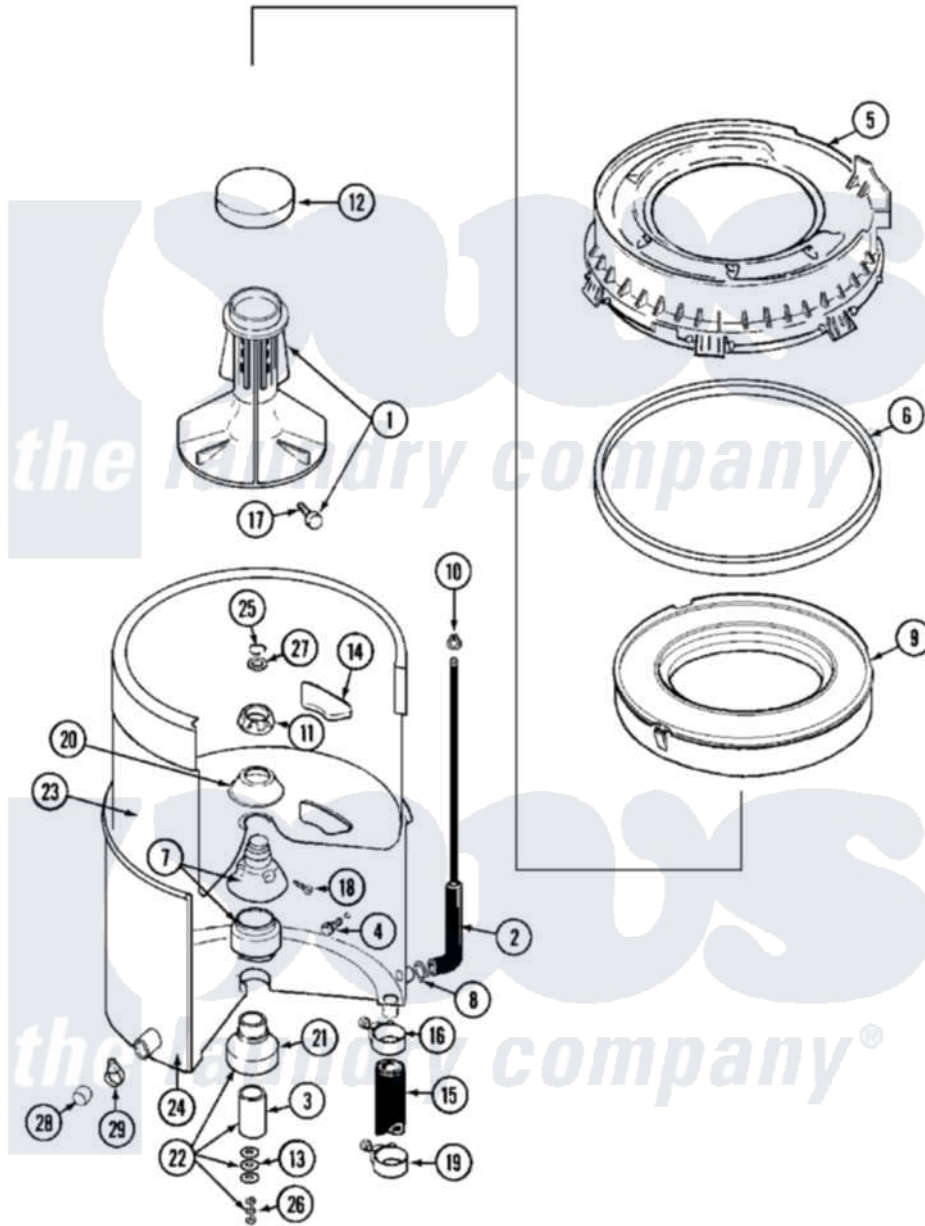

Maytag MAT13PDAAW 05 - TUB

Maytag [Commercial Maytag MAT13PDAAW Washer Parts](#) Parts Diagram 05 - TUB
 Click on the part number to view part

Item	Original Part Number	Replaced By	Status	Part Description
001	207228			Agitator W/Lock Screw
002	212942	22001619		Tube, Water Level Switch
003	211130			Bearing Liner, Tub Bearing
004	200744	W10175939		Bolt
"	205254	W10175938		Bolt
005	22001606	12001270		Kit, Injector Acc.
006	Y22001201	22001007		Gasket, Cover To Tub
007	22001648	6-2095720		Mounting S
008	211641			Clamp, 1-1/16"
009	22001142			Ring, Balance
010	410296	596669		Clamp, Manifold
011	211047	6-2110472		Nut- Clamp
012	216251			Cap, Agitator
013	211100			Washer, Outer Tub
014	215980			Plug, Filter Hole
015	213045			Hose, Outer Tub Part Not Used

016	22001640	285655	Clamp, Hose
017	206478	Not Available	SCREW & WASHER FOR AGITATOR
018	22001423		Set Screw, Mounting Stem
019	22001640	285655	Clamp, Hose
020	211210		Washer, Clamping Nut
021	200824	6-2040130	Tub Bearin
022	204013	6-2040130	Tub Bearin
023	22001139		Tub, Inner
024	22001114	Not Available	TUB, OUTER (EX. LARGE)
025	Y015667		Retaining Ring
026	Y054867		Washer, Lock
027	Y015666		Washer, Retaining -
028	214739	596669	Clamp, Manifold
029	214725		Cap For Spout-Outer Tub