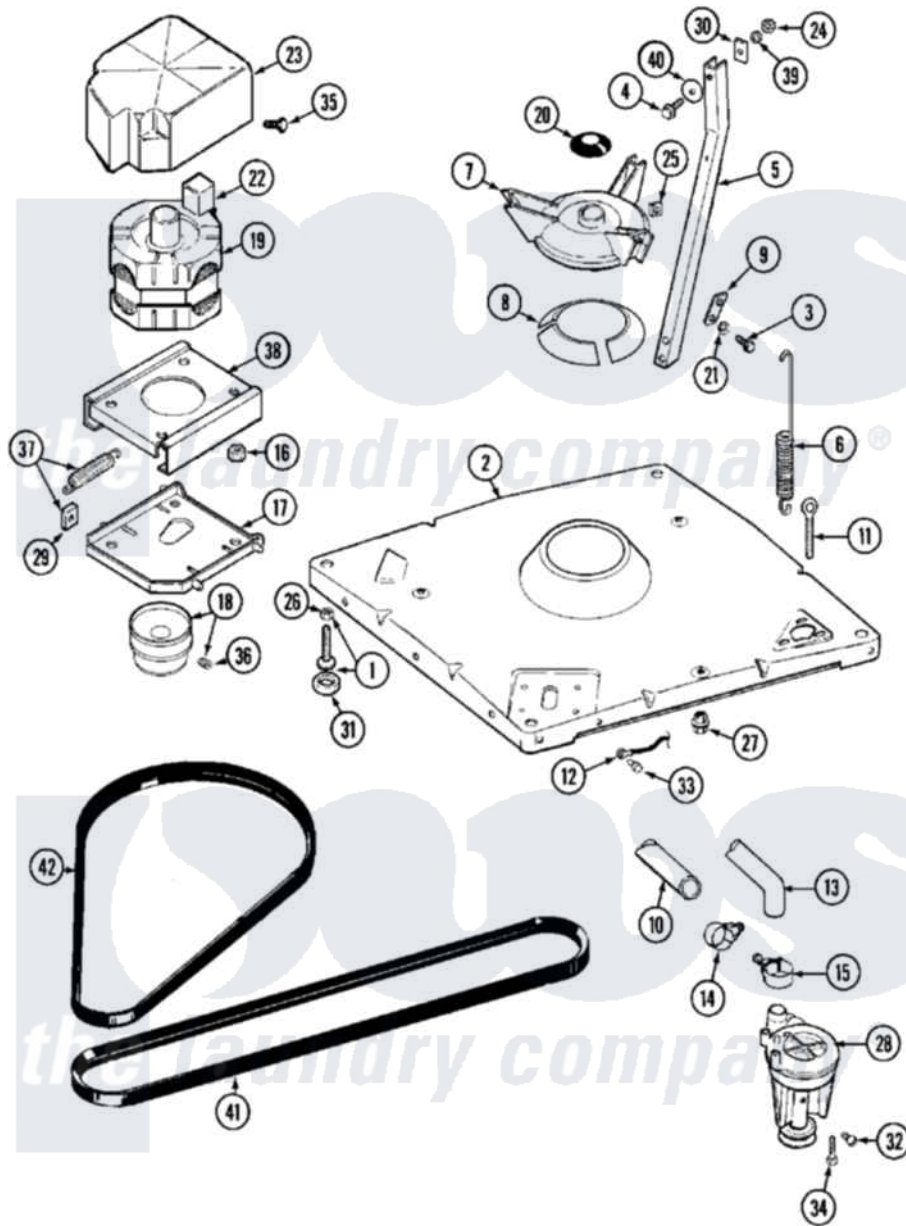

Maytag MAT13PDAAW 06 - BASE

Maytag [Commercial Maytag MAT13PDAAW Washer Parts](#) Parts Diagram 06 - BASE
 Click on the part number to view part

Item	Original Part Number	Replaced By	Status	Part Description
001	Y302699	22003428		Leg, Adjustable
002	22001172	22002150		Base
003	Y015627			Screw- Hex
004	200744	W10175939		Bolt
"	205254	W10175938		Bolt
005	213053			Brace, Tub Part Not Used
006	22001300			Spring, Centering
007	203725			Damper W/Bolt And Clip
008	203956			Damper Pad Kit
009	213073			Washer, Double Brace
010	22001816			Hose, Drain
011	216416			Bolt, Eye/Centering Spring
012	901220			Ground Wire
013	Y212989			Hose, Outer Tub To Pump
014	Y22001820	285655		Clamp, Hose
015	22001640	285655		Clamp, Hose

016	Y311426	3400029	Nut, Adapter Plate
017	22001301		Mount, Motor Lower-Assembly
018	200816	6-2008160	Pulley- MO
019	201805	12002351	Motor-Drve
020	22001511	22002954	Deflector, Water
021	911852	486009	Lockwasher
022	205131		Switch, Motor External Start
"	205132	Not Available	SWITCH, MOTOR EXTERNAL START No.201664-14,205463-4 & 201800-4
"	206505	Not Available	PROD. No.201664-15, & No.205463-3.
"	NLA	Not Available	SWITCH, MOTOR EXTERNAL START
023	215098		Shield, Motor
024	Y052734		Nut, Carrage Bolts And Bracket
025	Y052785		Nut, Brace To Damper
026	210385		Lock Nut For Adjustable Leg
027	211949		Nut, Adjustment Eyebolt
028	202203	6-2022030	Pump As Pa
029	Y204998	205000	Roller And Spring Kit 4+Spr
030	212979	Not Available	WASHER, TUB BRACE
031	210684		Foot, Adjustable Leg
032	Y015408	22003235	Screw, Bearing Insert
033	210186	3370225	Screw
034	211880		Screw, HeX Head No.10 X 1/2 Inc
035	213121	3400111	Screw, 12-14 X 5/8
036	Y053241		Set Screw, Motor Pulley
037	205000		Roller And Spring Kit 4+Spr
038	214956		Motor Mount Assembly
039	Y054867		Washer, Lock
040	211100		Washer, Outer Tub
041	211124		Part Not Used
042	211125		V Belt, Drive Pulley