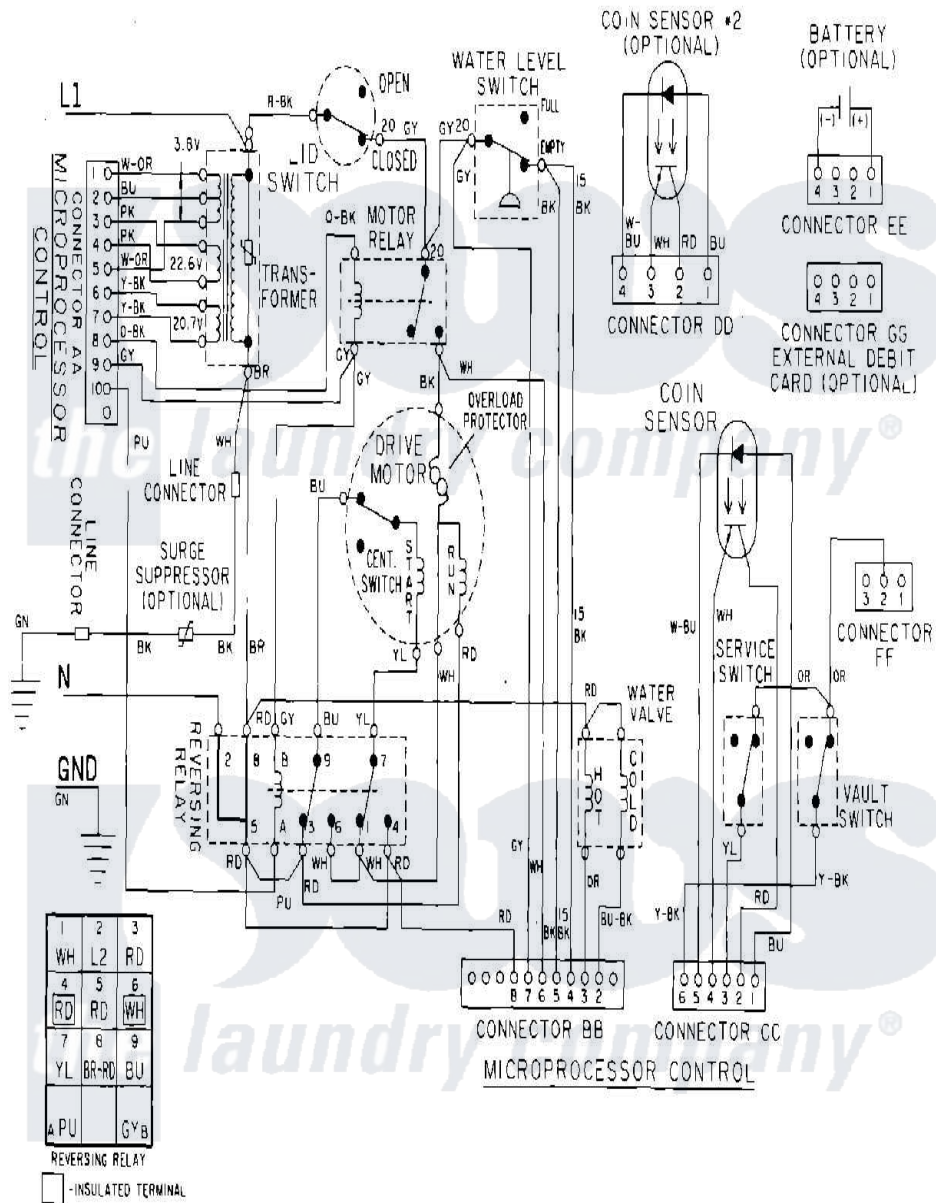

# Maytag MAT13PDAAW 09 - WIRING INFORMATION

Maytag Commercial Maytag MAT13PDAAW Washer Parts Parts Diagram 09 - WIRING INFORMATION  
 Click on the part number to view part

Item	Original Part Number	Replaced By	Status	Part Description
001	NLA		Not Available	WIRING INFORMATION