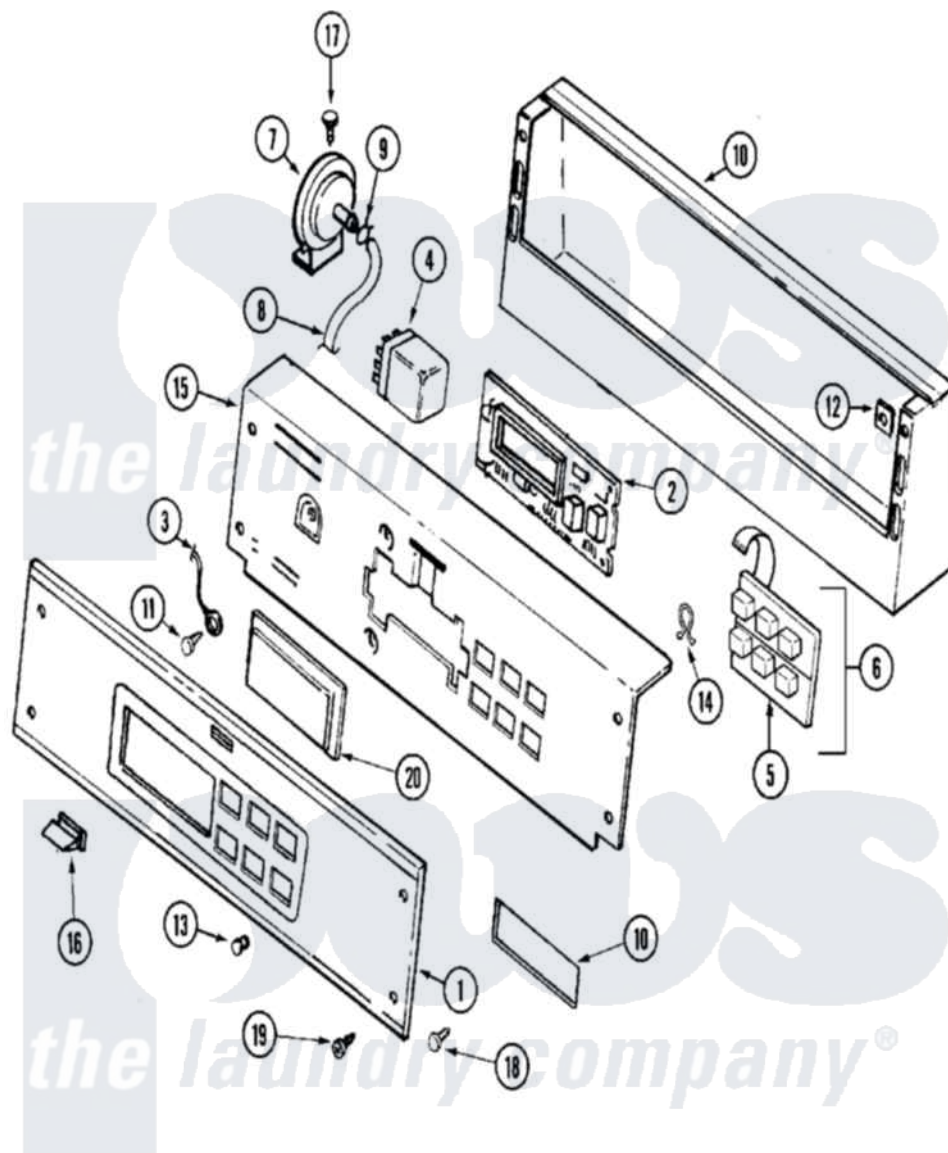

Maytag MAT13PNAEW 01 - CONTROL PANEL

Maytag [Commercial Maytag MAT13PNAEW Washer Parts](#) Parts Diagram 01 - CONTROL PANEL
 Click on the part number to view part

Item	Original Part Number	Replaced By	Status	Part Description
001	22001949			Panel, Control
"	22003662			Control Panel Assembly
"	Y313588	488234		Screw 8-32 X 1/4
002	22002731	22004222		Commercial D.C. Control Board
"	22004048	22004222		Commercial D.C. Control Board
"	33001204			Stand-Off, Ccontrol Board
003	901220			Ground Wire
004	206421			Relay, Motor Reversing
"	22001418			Plate, Relay
"	22001866			Screw, Relay
005	215517	W10131113		Push Button
006	206808	W10135389		Push Button And Switch Assembly
007	203263	22004474		Switch- Pr
008	22001619			Tube, Water Level Switch

009	22003295	285655	Clamp, Hose
010	22001976		Bezel
011	210186	3370225	Screw
012	215003		Fastener, Panel And Bracket
013	215564		Lens, Indicator Light
014	22003298		Retainer, Wire
015	22001975		Bracket, Back
016	214610		Bumper, Lid
017	211294	90767	Screw, 8A X 3/8 HeX Washer Head Tapping
018	215506		Screw, Control Panel Overlay
019	215527	W10140652	Screw, 6-20 X 1/2
020	22001962	W10131114	Cover, Display
021	22001973		Harness, Pr Service
"	33001856		Reader Harness Kit
022	NLA	Not Available	INSTALLATION INSTRUCTION