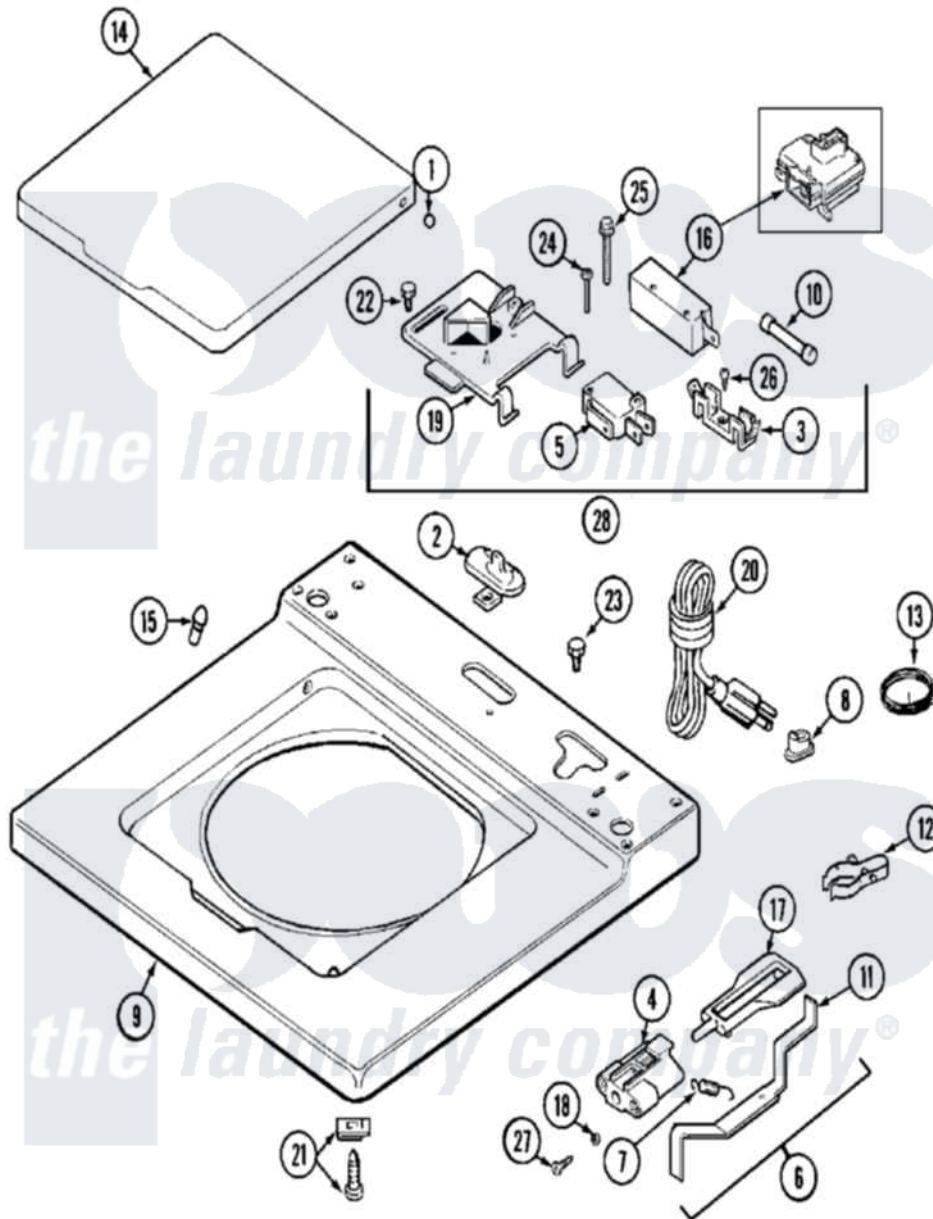

# Maytag MAT13PNAEW 02 - TOP

Maytag [Commercial Maytag MAT13PNAEW Washer Parts](#) Parts Diagram 02 - TOP  
 Click on the part number to view part

Item	Original Part Number	Replaced By	Status	Part Description
001	<a href="#">211726</a>			Hinge, Ball Lid
002	<a href="#">22001298</a>			Cap, Top Cover
"	22002925	<a href="#">3370225</a>		Screw
003	<a href="#">207167</a>			Block, Fuse
004	<a href="#">22001681</a>			Unbalance Lever Assembly
"	<a href="#">22002135</a>			Bracket, Unbalance
005	<a href="#">207166</a>			Switch, Check
006	<a href="#">22001969</a>			Unbalance Lever Assembly
007	<a href="#">213720</a>			Spring, Lid Switch
008	<a href="#">211881</a>			Grommet, Cord Part Not Used-Gas Models Only
"	<a href="#">216183</a>			Grommet, Cord Export
009	22001679	<a href="#">22002137</a>		Cover Assembly, Top
"	<a href="#">22002139</a>			Transformer
"	<a href="#">22002175</a>			Cover Assembly, Top
010	207168	<a href="#">22001682</a>		Switch Assembly, Lid W/4amp Fuse