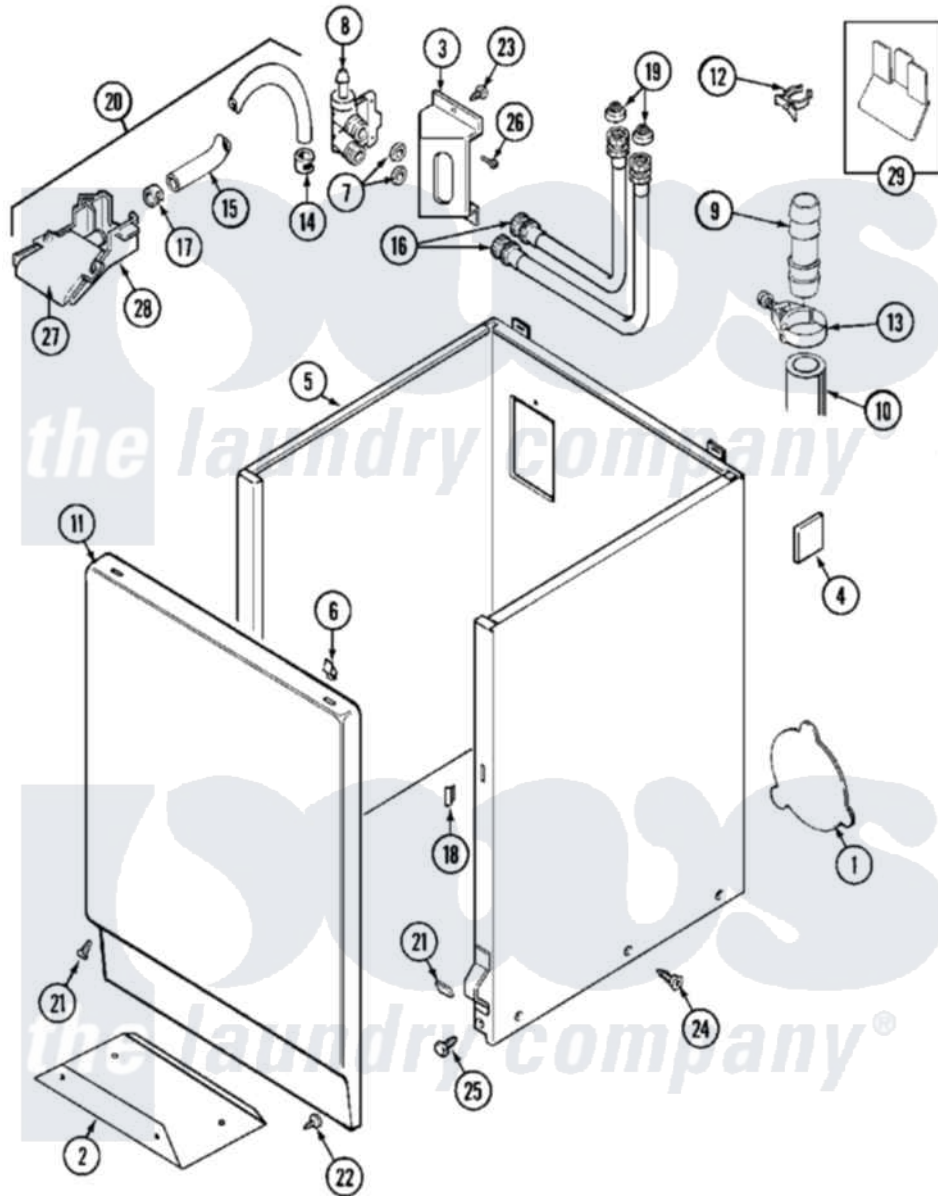

Maytag MAT13PNAEW 03 - CABINET

Maytag [Commercial Maytag MAT13PNAEW Washer Parts](#) Parts Diagram 03 - CABINET
 Click on the part number to view part

| Item | Original Part Number | Replaced By | Status | Part Description |
|------|--------------------------|--------------------------|---------------|---|
| 001 | 211294 | 90767 | | Screw, 8A X 3/8 HeX Washer Head Tapping |
| " | 212985 | 22002924 | | Plate, Access |
| " | NLA | | Not Available | PLATE, ACCESS |
| 002 | 213846 | | | Guard, Belt |
| 003 | 22002361 | | | Bracket, Water Valve |
| 004 | 215058 | | | Pad, Cabinet Bumper |
| 005 | 22001995 | | | Screw Note: Screw, Tumbler Front And Shroud |
| " | 22002381 | | | V-Bracket |
| " | 22002382 | | | Fastener, V-Bracket |
| " | NLA | | Not Available | CABINET (WHT) |
| 006 | 22001650 | | | Fastener, Spring |
| 007 | 35-3400 | | | Inlet Hose Assembly |
| " | 35-3401 | | | Inlet Hose Assembly |
| " | Y013783 | | | Washer, Inlet Hose |
| 008 | 214337 | 96160 | | Screen |