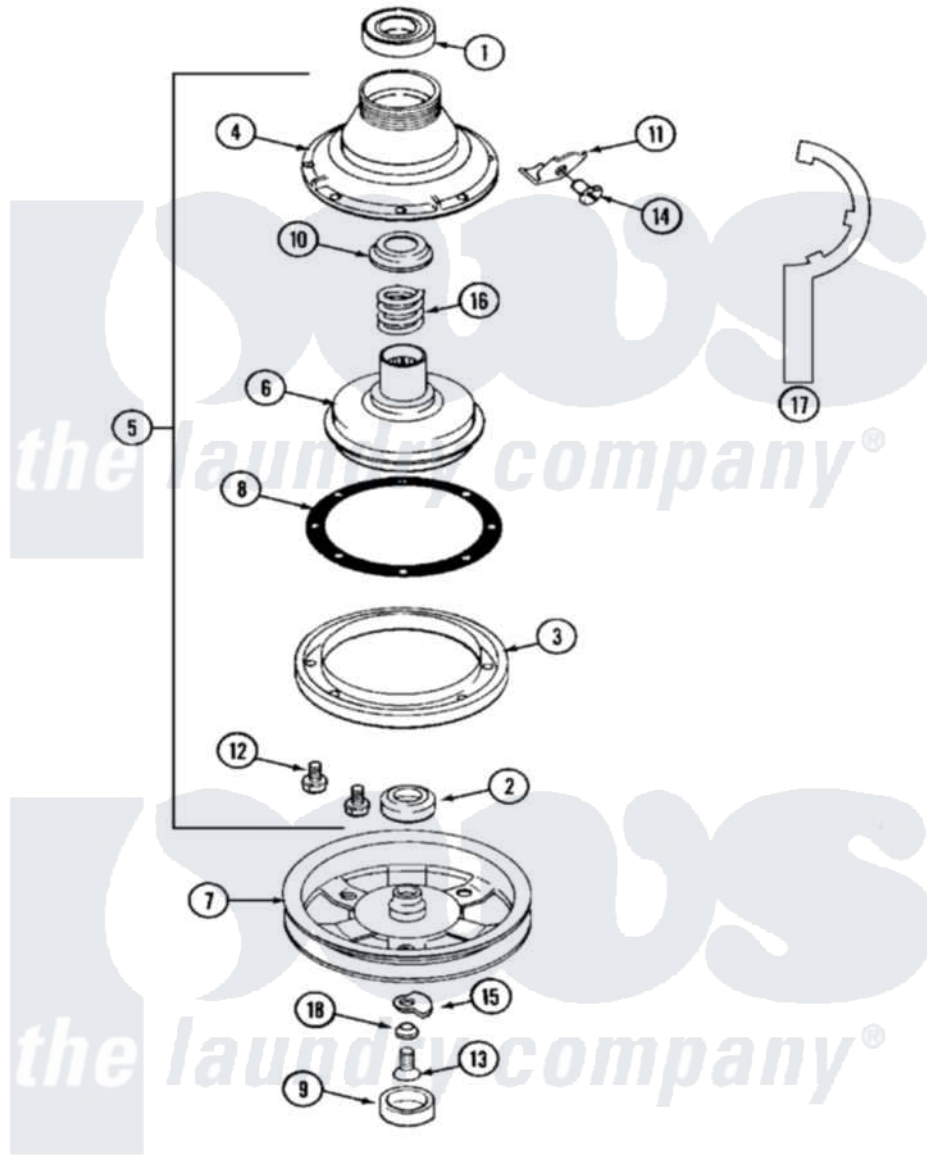

Maytag MAT13PNAEW 07 - CLUTCH, BRAKE & BELTS

Maytag Commercial Maytag MAT13PNAEW Washer Parts Parts Diagram 07 - CLUTCH, BRAKE & BELTS
 Click on the part number to view part

Item	Original Part Number	Replaced By	Status	Part Description
001	Y200720	22003441		Bearing, Rear
002	200835			Bearing, Brake Rotor
003	211043	6-2011900		Brake Asse
004	211045	6-2011900		Brake Asse
005	201190	6-2011900		Brake Asse
006	201126	6-2011900		Brake Asse
007	22002430			Pulley
"	22002431	6-2301550		Pulley Assembly
008	211042	6-2011900		Brake Asse
009	22002428			Cover, Dust
010	211039	6-2011900		Brake Asse
011	213325			Clip, Retaining
012	211000			SCREW, BRAKE DRUM (HEX HEAD)
013	211375	681582		Screw
014	213326			Bolt, Sems Retaining Clip
015	211089			Lug, Stop Pulley

016

211041

[6-2011900](#)

Brake Asse

017

[Y038315](#)

[038315](#)

Tool

018

[22003555](#)

Washer, Stop Lug