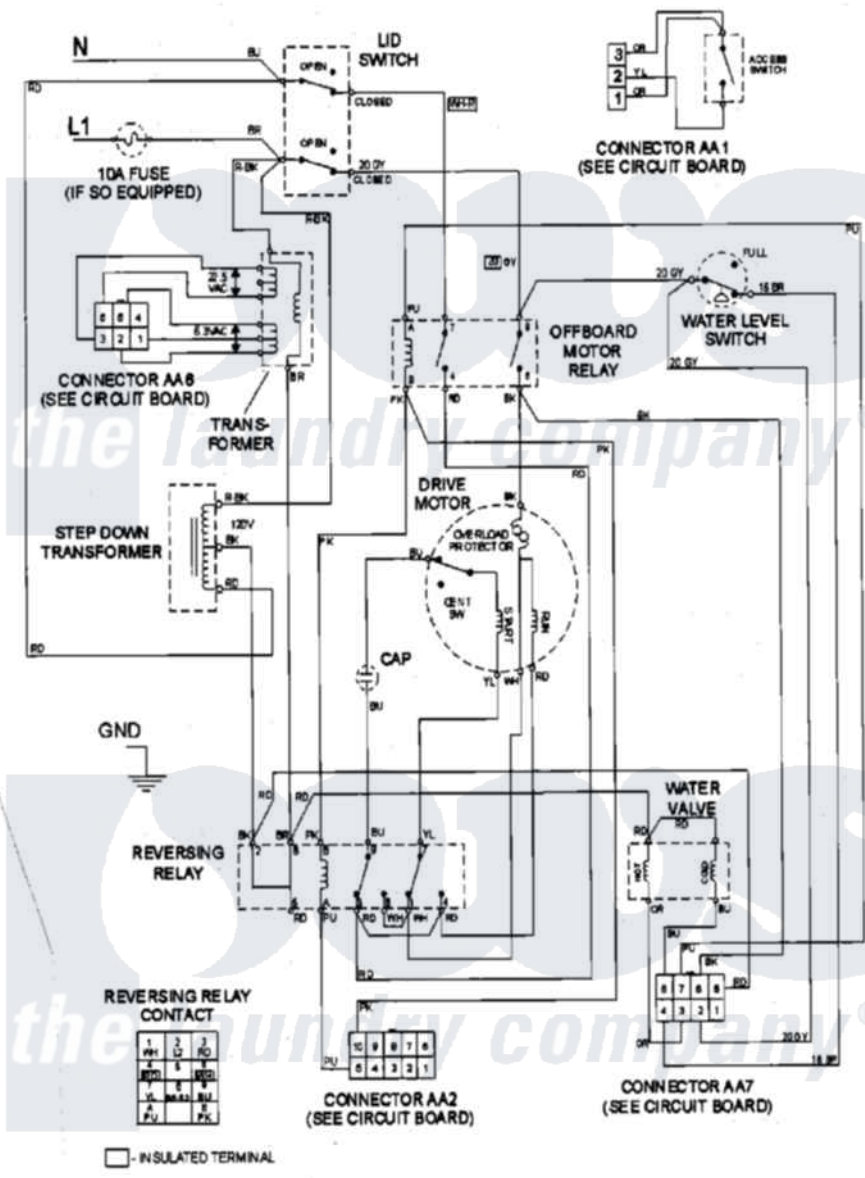

# Maytag MAT13PNAEW 08 - WIRING INFORMATION

Maytag [Commercial Maytag MAT13PNAEW Washer Parts](#) Parts Diagram 08 - WIRING INFORMATION  
 Click on the part number to view part

Item	Original Part Number	Replaced By	Status	Part Description
001	NLA		Not Available	WIRING INFORMATION