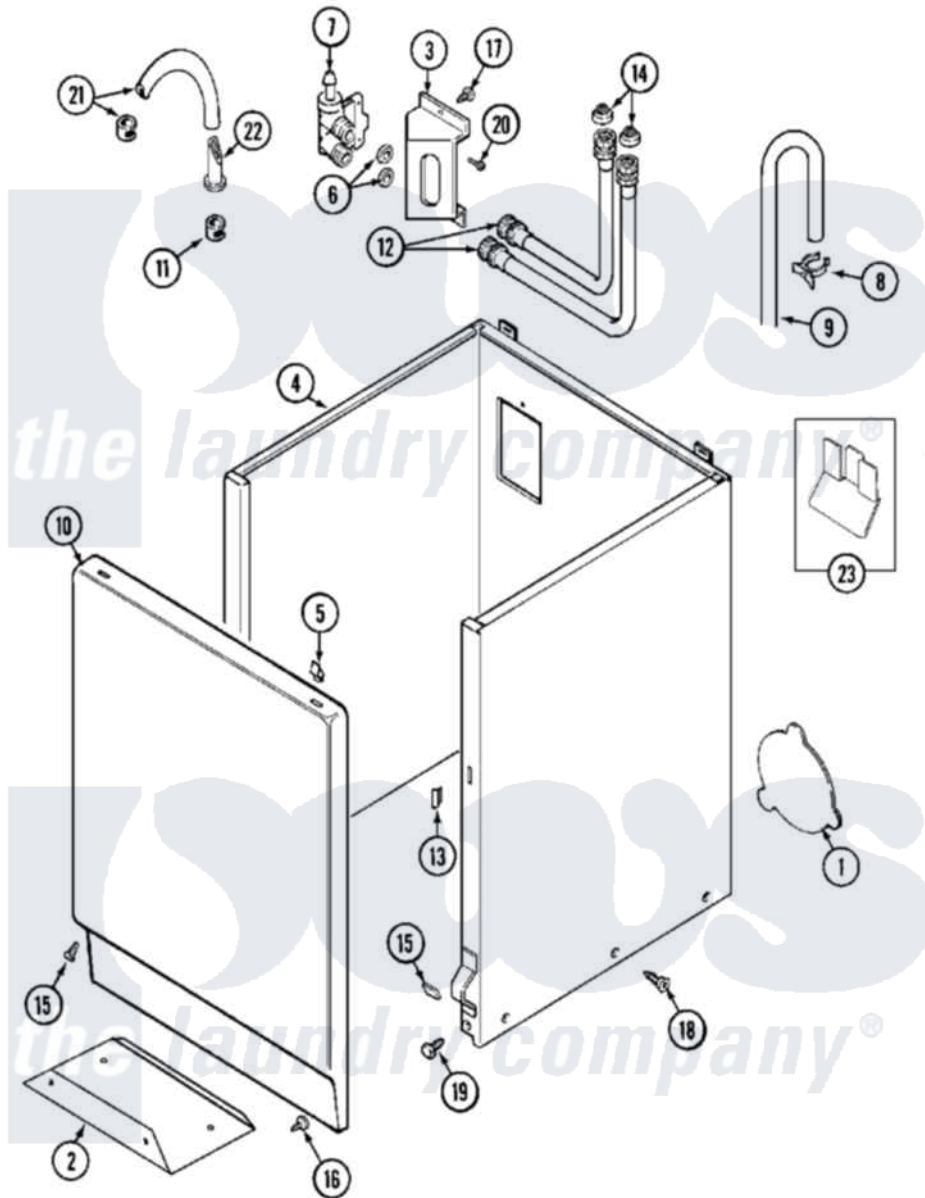

# Maytag MAT13PNDEW 03 - CABINET

Maytag [Commercial Maytag MAT13PNDEW Washer Parts](#) Parts Diagram 03 - CABINET  
 Click on the part number to view part

Item	Original Part Number	Replaced By	Status	Part Description
001	<a href="#">211294</a>	<a href="#">90767</a>		Screw, 8A X 3/8 HeX Washer Head Tapping
"	<a href="#">22002924</a>			Plate, Access
"	NLA		Not Available	PLATE, ACCESS
002	<a href="#">213846</a>			Guard, Belt
003	<a href="#">22002361</a>			Bracket, Water Valve
004	<a href="#">22001972</a>			Clip, Cabinet
"	NLA		Not Available	CABINET (WHT)
005	<a href="#">22001650</a>			Fastener, Spring
006	<a href="#">Y013783</a>			Washer, Inlet Hose
007	<a href="#">22001604</a>			Valve, Water 120V 60Hz
008	<a href="#">22002151</a>			Clip, Hose
009	<a href="#">213045</a>			Hose, Outer Tub Part Not Used
"	<a href="#">22003814</a>			Retainer, Drain Hose
010	22001803		Not Available	PANEL, FRONT (WHT)
011	216170	<a href="#">489503</a>		Clamp

012	<a href="#">35-3400</a>		Inlet Hose Assembly
"	<a href="#">35-3401</a>		Inlet Hose Assembly
013	214376	<a href="#">22002331</a>	Spacer, Front Panel
014	<a href="#">22002960</a>		Strainer, Washer Inlet
015	<a href="#">213325</a>		Clip, Retaining
"	<a href="#">22001496</a>		Front Panel Fastener And Screw
016	<a href="#">211294</a>	<a href="#">90767</a>	Screw, 8A X 3/8 HeX Washer Head Tapping
017	212276	<a href="#">W10116760</a>	Screw
018	<a href="#">213007</a>		Xfor Cabinet See Cabinet, Back
019	<a href="#">213121</a>	<a href="#">3400111</a>	Screw, 12-14 X 5/8
"	<a href="#">213122</a>	<a href="#">27001200</a>	Screw
020	<a href="#">Y313561</a>		Screw----NA
021	<a href="#">22001496</a>		Front Panel Fastener And Screw
"	<a href="#">22001954</a>		Injector Hose And Clamp Kit
022	<a href="#">22001900</a>		Preventer, Back Flow