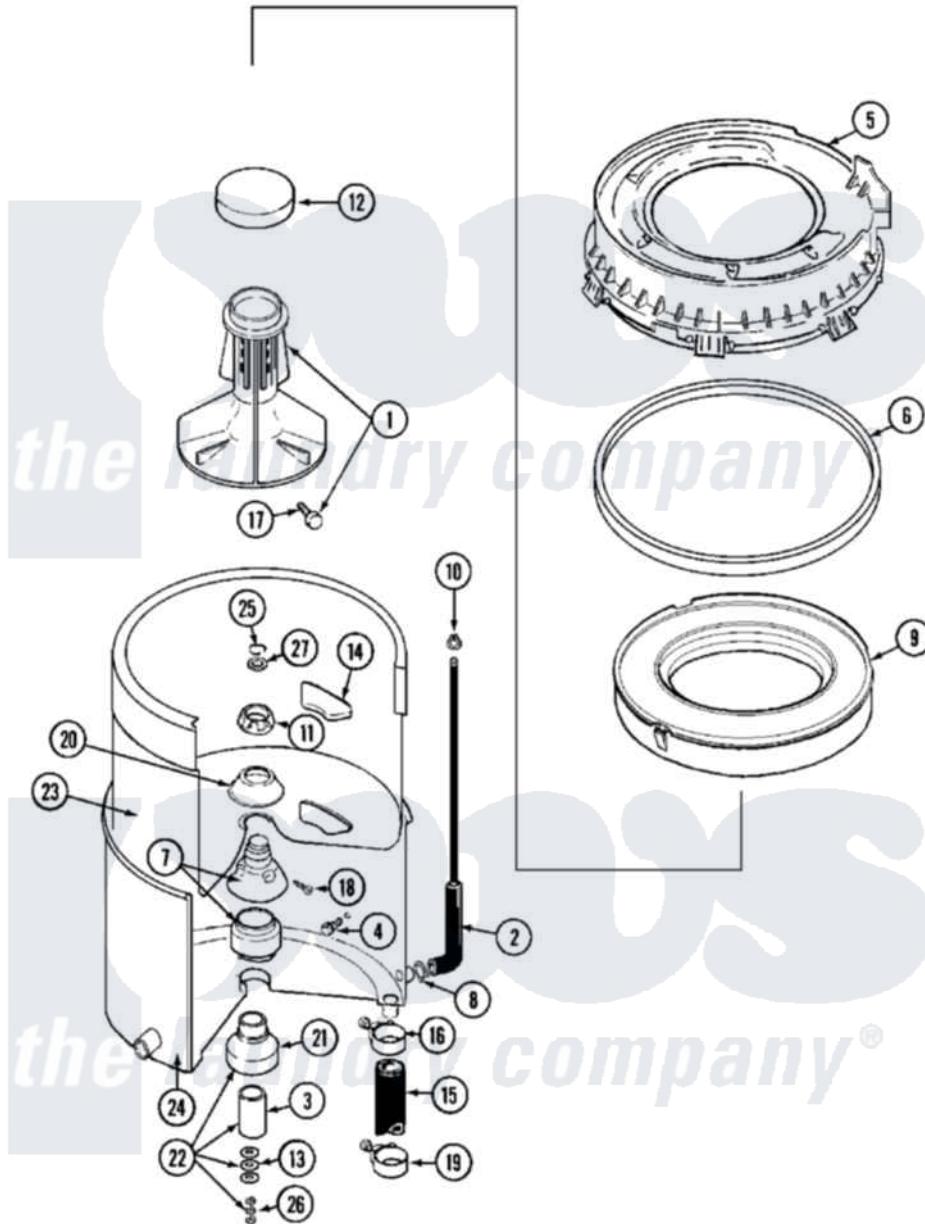

Maytag MAT13PNDWE 04 - TUB

Maytag [Commercial Maytag MAT13PNDWE Washer Parts](#) Parts Diagram 04 - TUB
 Click on the part number to view part

Item	Original Part Number	Replaced By	Status	Part Description
001	207228			Agitator W/Lock Screw
002	22001619			Tube, Water Level Switch
003	211130			Bearing Liner, Tub Bearing
004	200744	W10175939		Bolt
"	205254	W10175938		Bolt
005	22001606	12001270		Kit, Injector Acc.
006	22001007			Gasket, Cover To Tub
007	22001648	6-2095720		Mounting S
008	211641			Clamp, 1-1/16"
009	22001142			Ring, Balance
010	410296	596669		Clamp, Manifold
011	211047	6-2110472		Nut- Clamp
012	216251			Cap, Agitator
013	211100			Washer, Outer Tub
014	215980			Plug, Filter Hole
015	213045			Hose, Outer Tub Part Not Used

016	22001640	285655	Clamp, Hose
017	206478	Not Available	SCREW & WASHER FOR AGITATOR
018	22001423		Set Screw, Mounting Stem
019	22001640	285655	Clamp, Hose
020	211210		Washer, Clamping Nut
021	200824	6-2040130	Tub Bearin
022	204013	6-2040130	Tub Bearin
023	22001139		Tub, Inner
024	22001114	Not Available	TUB, OUTER (EX. LARGE)
025	Y015667		Retaining Ring
026	Y054867		Washer, Lock
027	Y015666		Washer, Retaining -