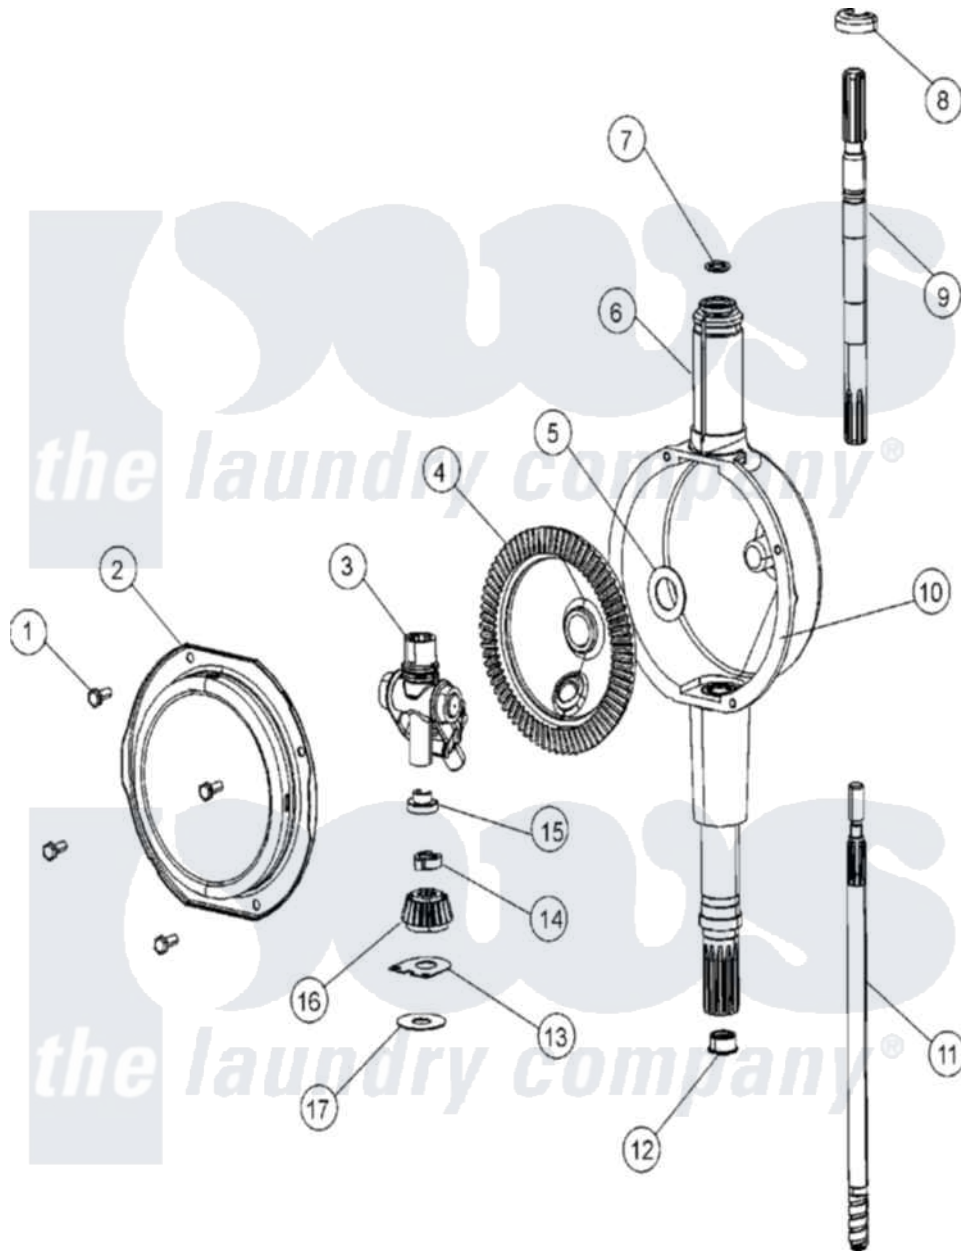

Maytag MAT13PNDEW 05 - TRANSMISSION

Maytag [Commercial Maytag MAT13PNDEW Washer Parts](#) Parts Diagram 05 - TRANSMISSION
 Click on the part number to view part

Item	Original Part Number	Replaced By	Status	Part Description
001	215417		Not Available	SCREW, TRANSMISSION COVER
002	206628			Cover, Transmission
003	206685	6-2066850		Yoke
004	206713	6-2067130		Gear- Beve
005	215394			Washer, Bevel Gear
006	22002537			Housing, Transmission
007	22002417			O-Ring Agitator Shaft
008	22002340			Collar, Agitator Shaft
009	22002415	6-2168983		Shaft- Agi
010	Y058700	675652		Adhesive
011	22002342	6-2300050		Shaft- Cen
012	207843			Lip Seal Repair Kit
013	215395			Plate, Clutch
014	22002353			Collar, Center Shaft
015	22002341			Collar, Lower Plastic Keeper
016	215401	W10221114		Pinion

017

211483

[6-2114830](tel:6-2114830)

Washer- SP

018

22002373

[6-2097750](tel:6-2097750)

Trans Dee