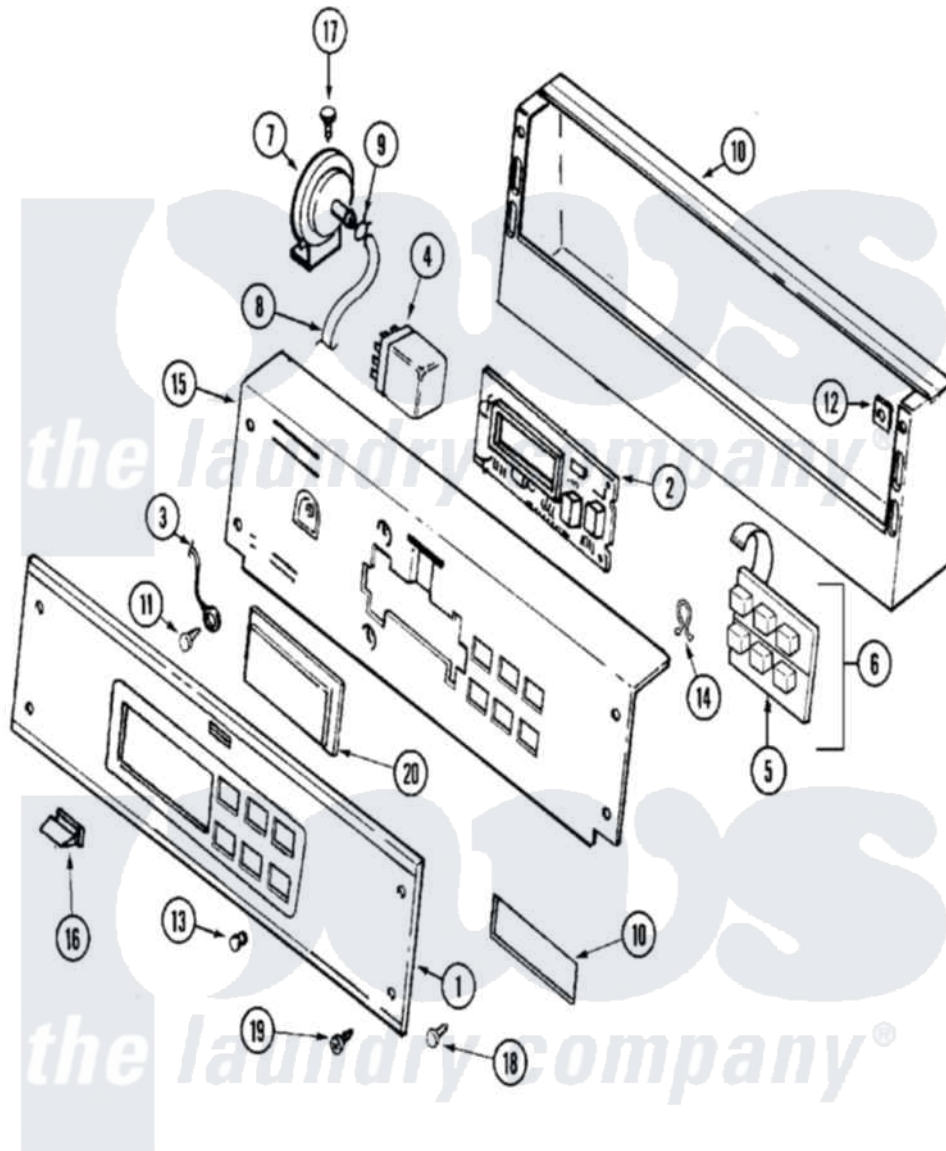

Maytag MAT13PRBWW 01 - CONTROL PANEL

Maytag Commercial Maytag MAT13PRBWW Washer Parts Parts Diagram 01 - CONTROL PANEL
 Click on the part number to view part

| Item | Original Part Number | Replaced By | Status | Part Description |
|------|--------------------------|---------------------------|--------|---------------------------------|
| 001 | 22001949 | | | Panel, Control |
| " | 22003662 | | | Control Panel Assembly |
| " | Y313588 | 488234 | | Screw 8-32 X 1/4 |
| 002 | 22002731 | 22004222 | | Commercial D.C. Control Board |
| " | 22004048 | 22004222 | | Commercial D.C. Control Board |
| " | 33001204 | | | Stand-Off, Ccontrol Board |
| 003 | 901220 | | | Ground Wire |
| 004 | 206421 | | | Relay, Motor Reversing |
| " | 22001418 | | | Plate, Relay |
| " | 22001866 | | | Screw, Relay |
| 005 | 215517 | W10131113 | | Push Button |
| 006 | 206808 | W10135389 | | Push Button And Switch Assembly |
| 007 | 203263 | 22004474 | | Switch- Pr |
| 008 | 22001619 | | | Tube, Water Level Switch |

| | | | |
|-----|--------------------------|---------------------------|--|
| 009 | 22003295 | 285655 | Clamp, Hose |
| 010 | 22001976 | | Bezel |
| 011 | 210186 | 3370225 | Screw |
| 012 | 215003 | | Fastener, Panel And Bracket |
| 013 | 215564 | | Lens, Indicator Light |
| 014 | 22003298 | | Retainer, Wire |
| 015 | 22001975 | | Bracket, Back |
| 016 | 214610 | | Bumper, Lid |
| 017 | 211294 | 90767 | Screw, 8A X 3/8 HeX Washer Head Tapping |
| 018 | 215506 | | Screw, Control Panel Overlay |
| 019 | 215527 | W10140652 | Screw, 6-20 X 1/2 |
| 020 | 22001962 | W10131114 | Cover, Display |
| 021 | 22001973 | | Harness, Pr Service |
| " | 33001856 | | Reader Harness Kit |
| 022 | NLA | Not Available | INSTALLATION INSTRUCTION |