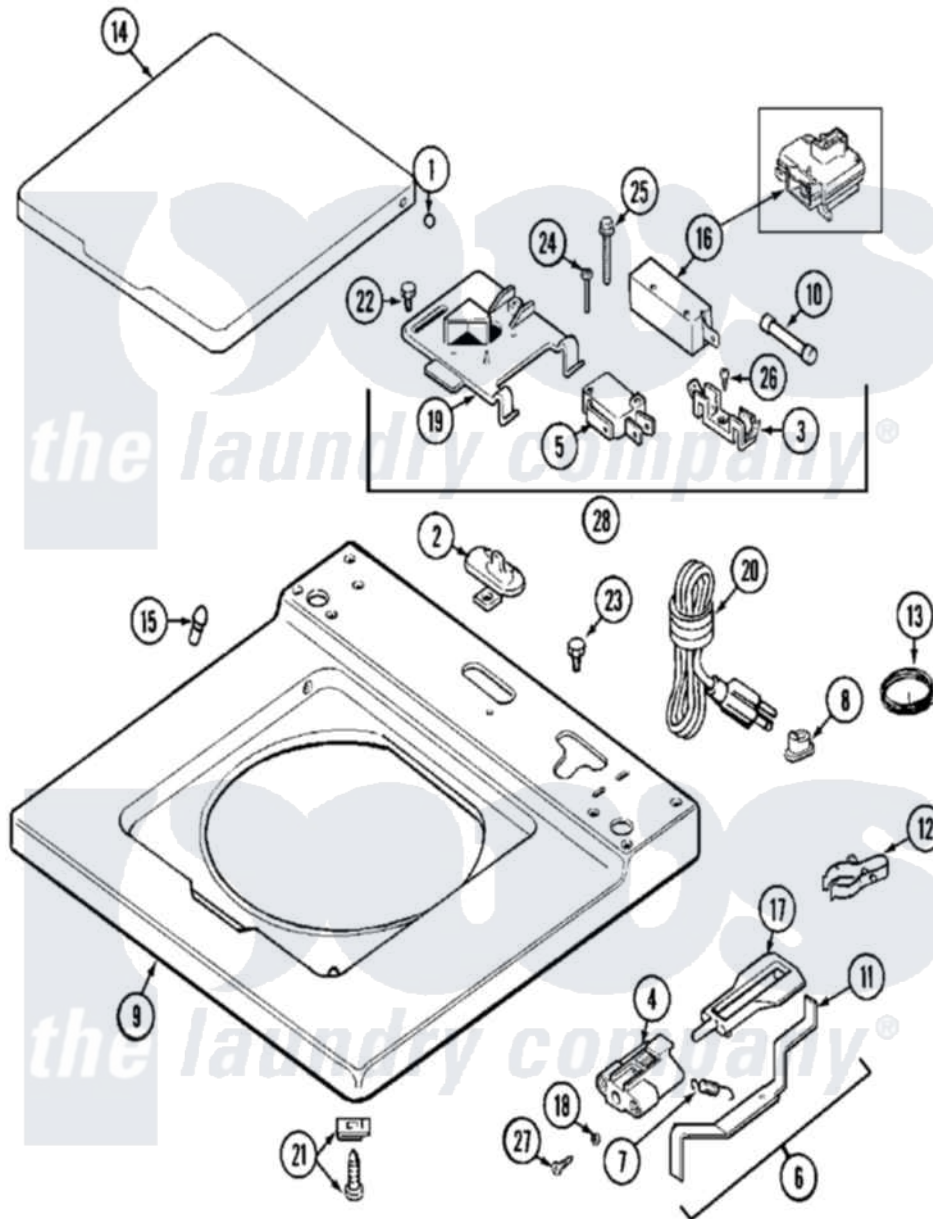

Maytag MAT13PRBWW 02 - TOP

Maytag Commercial Maytag MAT13PRBWW Washer Parts Parts Diagram 02 - TOP
 Click on the part number to view part

Item	Original Part Number	Replaced By	Status	Part Description
001	211726			Hinge, Ball Lid
002	22001298			Cap, Top Cover
"	22002925	3370225		Screw
003	207167			Block, Fuse
004	22001681			Unbalance Lever Assembly
"	22002135			Bracket, Unbalance
005	207166			Switch, Check
006	22001969			Unbalance Lever Assembly
007	213720			Spring, Lid Switch
008	211881			Grommet, Cord Part Not Used-Gas Models Only
"	216183			Grommet, Cord Export
009	22001679	22002137		Cover Assembly, Top
"	22002139			Transformer
"	22002175			Cover Assembly, Top
010	207168	22001682		Switch Assembly, Lid W/4amp Fuse

"	22001920		Fuse
"	22001921	10091101	Block-Fuse
011	22001968		Lever, Unbalance
012	301548		Clamp, Ground Wire
013	204807		Ground Wire, Supp. Plte To Top Cover
"	210186	3370225	Screw
014	22001597		Lid
"	22001893		Lid
015	212716		Bumper, Lid
016	22001362		Switch, Lid
"	22002152		Wire, Jumper
"	22003440	12001908	Switch-Lid
017	216255		Plunger, Lid Switch
018	211500		Washer, Bracket To Top Cover
019	22001502		Fastener, U-NUT
020	22001549	22003062	Cord, Power
"	NLA	Not Available	POWER CORD - BRITISH
021	204445		Screw And Fastener Assembly
022	207159	489355	Screw, 8 X 1/2
023	210186	3370225	Screw
024	22001352		Screw, Check Switch
025	213501		Screw, No.6-20 X 1-1/8 Inch
026	22002925	3370225	Screw
"	Y311711		Screw, Fuse Block
027	910182	25-7809	Screw, No.6-20 1/2 Flthd Torx
028	22001678		Bracket, Switch And Fuse
"	22001682		Switch Assembly, Lid W/4amp Fuse