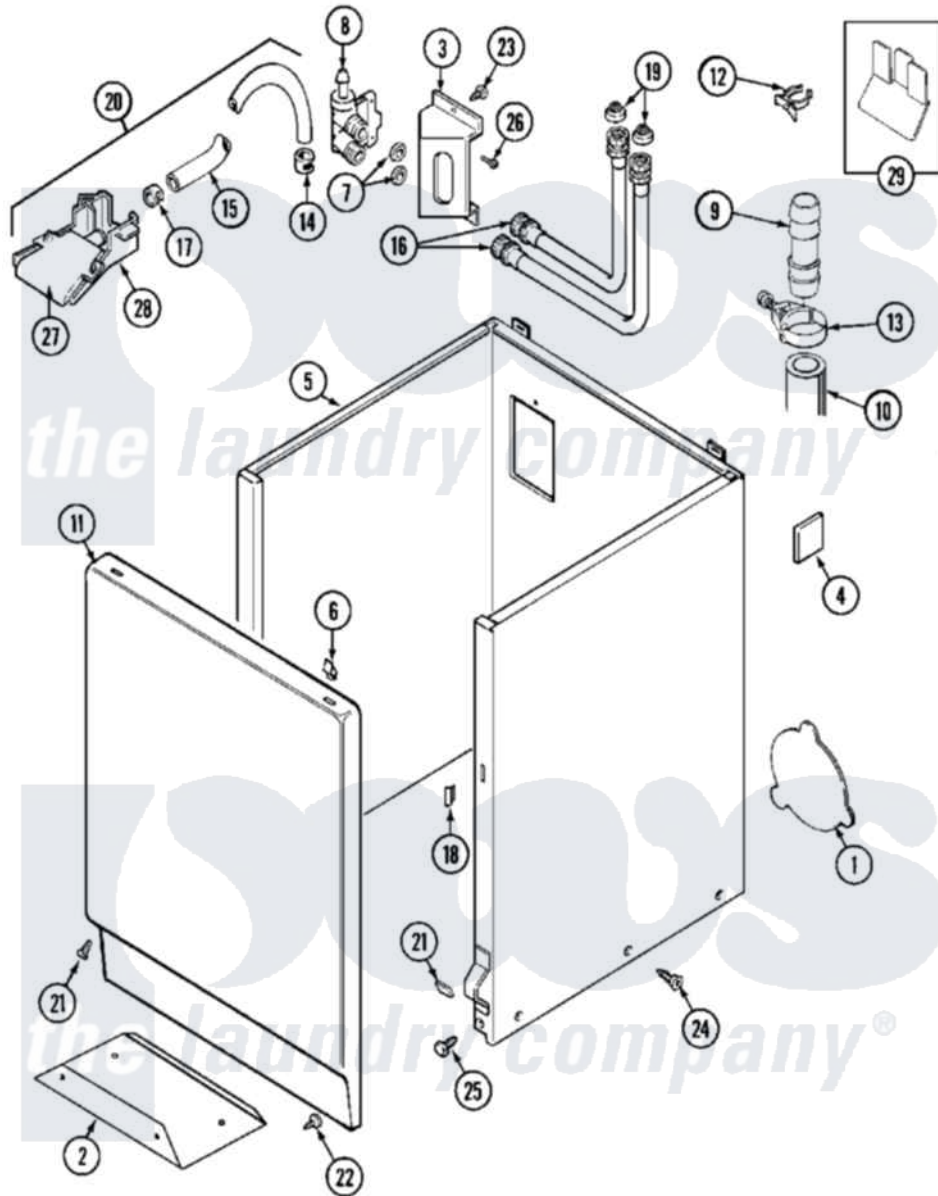

Maytag MAT13PRBWW 03 - CABINET

Maytag [Commercial Maytag MAT13PRBWW Washer Parts](#) Parts Diagram 03 - CABINET
 Click on the part number to view part

Item	Original Part Number	Replaced By	Status	Part Description
001	211294	90767		Screw, 8A X 3/8 HeX Washer Head Tapping
"	212985	22002924		Plate, Access
"	NLA		Not Available	PLATE, ACCESS
002	213846			Guard, Belt
003	22002361			Bracket, Water Valve
004	215058			Pad, Cabinet Bumper
005	22001995			Screw Note: Screw, Tumbler Front And Shroud
"	22002381			V-Bracket
"	22002382			Fastener, V-Bracket
"	NLA		Not Available	CABINET (WHT)
006	22001650			Fastener, Spring
007	35-3400			Inlet Hose Assembly
"	35-3401			Inlet Hose Assembly
"	Y013783			Washer, Inlet Hose
008	214337	96160		Screen

"	22001275		Valve, Water
009	Y216015		Coupling, Hose
010	22002700	22003410	Hose, Drain
"	22002701	22003814	Retainer, Drain Hose
011	22001803	Not Available	PANEL, FRONT (WHT)
012	22002765		Clip, Hose
013	22001640	285655	Clamp, Hose
014	22001608	22001954	Injector Hose And Clamp Kit
015	22001900		Preventer, Back Flow
016	205828	202860	Inlet Hose Assembly
017	22001972		Clip, Cabinet
018	22002331		Spacer, Front Panel
019	200961	12001413	Strainer And Washer Kit
020	22001304		Water Injector Assembly
021	22001496		Front Panel Fastener And Screw
022	211294	90767	Screw, 8A X 3/8 HeX Washer Head Tapping
023	212276	W10116760	Screw
024	213007		Xfor Cabinet See Cabinet, Back
025	213121	3400111	Screw, 12-14 X 5/8
"	213122	27001200	Screw
026	Y313561		Screw---NA
027	22001187		Injector
028	22001186		Injector
029	22001792		Switch, Pushbutton