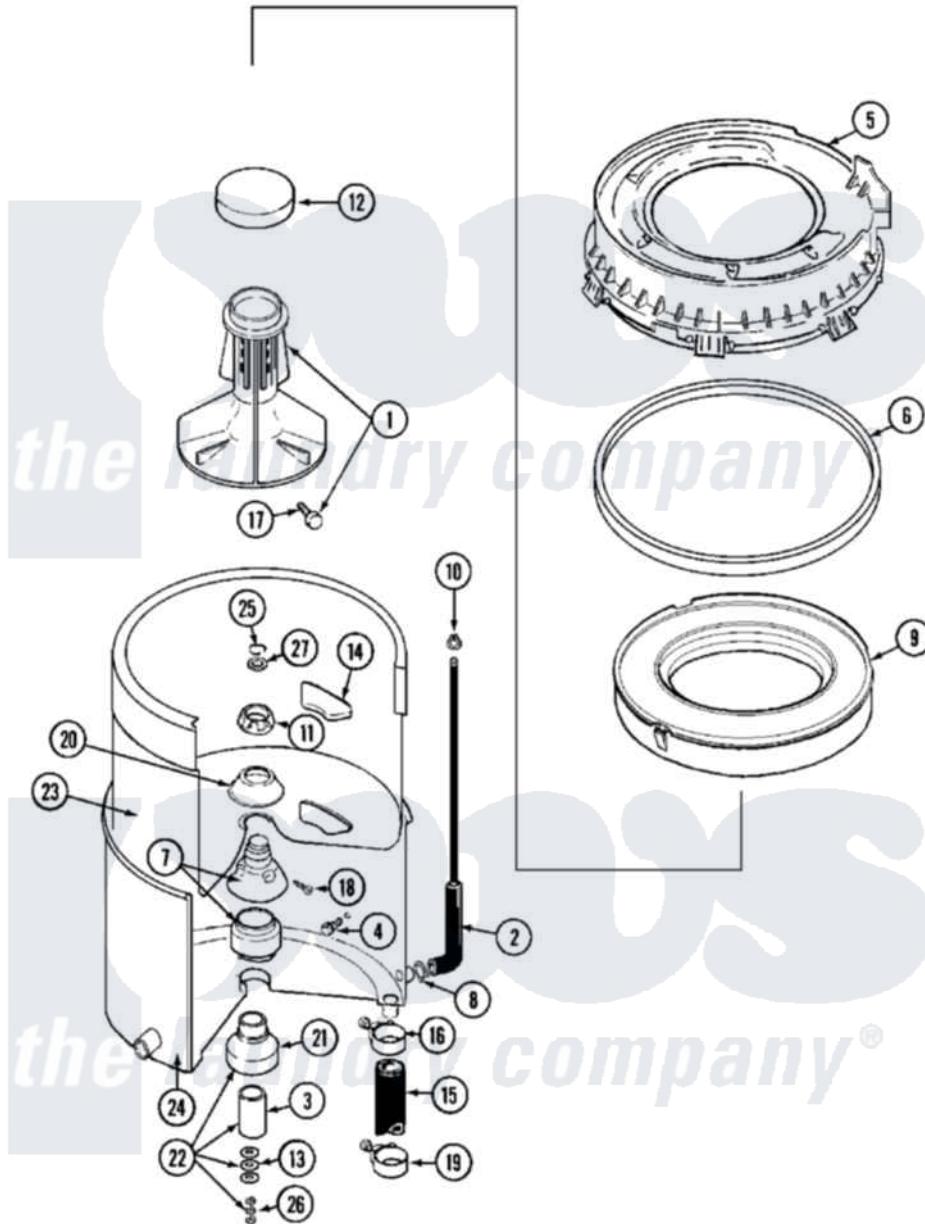

Maytag MAT13PRBWW 04 - TUB

Maytag [Commercial Maytag MAT13PRBWW Washer Parts](#) Parts Diagram 04 - TUB
 Click on the part number to view part

Item	Original Part Number	Replaced By	Status	Part Description
001	207228			Agitator W/Lock Screw
"	208605	22001295		Housing, Dispenser
002	22001619			Tube, Water Level Switch
003	211130			Bearing Liner, Tub Bearing
004	200744	W10175939		Bolt
"	205254	W10175938		Bolt
005	22001606	12001270		Kit, Injector Acc.
006	22001007			Gasket, Cover To Tub
007	22001648	6-2095720		Mounting S
008	211641			Clamp, 1-1/16"
009	22001142			Ring, Balance
010	22003295	285655		Clamp, Hose
011	211047	6-2110472		Nut- Clamp
012	214725			Cap For Spout-Outer Tub
"	214739	596669		Clamp, Manifold
"	216251			Cap, Agitator

"	22001294		Cup, Dispensing
"	22001295		Housing, Dispenser
013	211100		Washer, Outer Tub
014	215980		Plug, Filter Hole
015	213045		Hose, Outer Tub Part Not Used
016	22001640	285655	Clamp, Hose
017	206478	Not Available	SCREW & WASHER FOR AGITATOR
018	211618	22001423	Set Screw, Mounting Stem
019	202574	3367052	Clamp, Hose
020	211210		Washer, Clamping Nut
021	200824	6-2040130	Tub Bearin
022	204013	6-2040130	Tub Bearin
023	22001139		Tub, Inner
024	22003604	Not Available	TUB, OUTER
026	Y054867		Washer, Lock