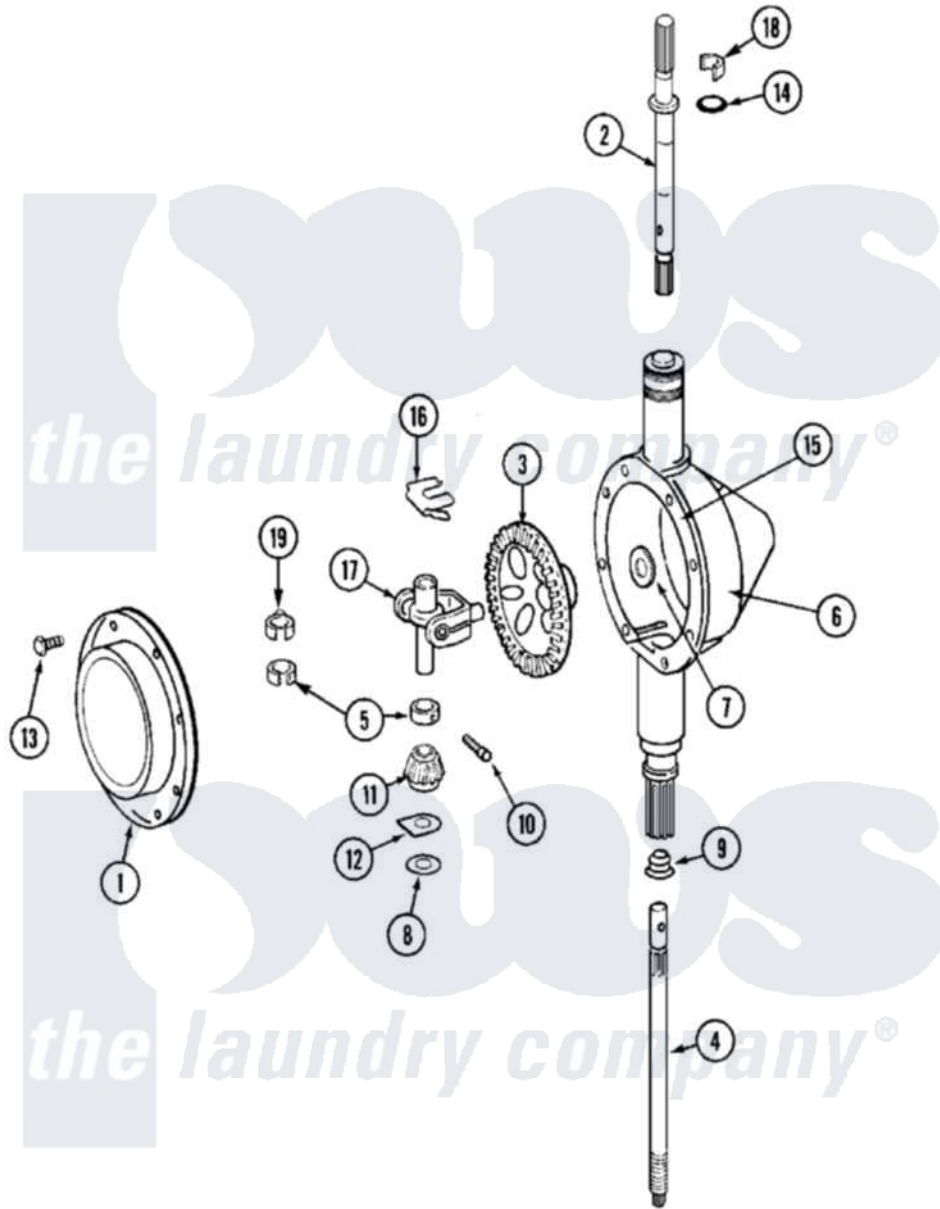

Maytag MAT13PRBWW 06 - TRANSMISSION

Maytag [Commercial Maytag MAT13PRBWW Washer Parts](#) Parts Diagram 06 - TRANSMISSION
 Click on the part number to view part

Item	Original Part Number	Replaced By	Status	Part Description
001	206628			Cover, Transmission
002	22002415	6-2168983		Shaft- Agi
003	206713	6-2067130		Gear- Beve
004	22002342	6-2300050		Shaft- Cen
005	22002353			Collar, Center Shaft
006	22002416	6-2300100		Assembly-
"	Y056080	6-0560800		Oil
007	215394			Washer, Bevel Gear
008	211483	6-2114830		Washer- SP
009	206602	207843		Lip Seal Repair Kit
010	22002126	6-2097750		Trans Dee
011	215401	W10221114		Pinion
012	215395			Plate, Clutch
013	215417		Not Available	SCREW, TRANSMISSION COVER
014	22002417			O-Ring AgitatOr Shaft
015	Y058700	675652		Adhesive

016	22002341		Collar, Lower Plastic Keeper
017	206685	6-2066850	Yoke
018	22002340		Collar, Agitator Shaft
019	22002341		Collar, Lower Plastic Keeper