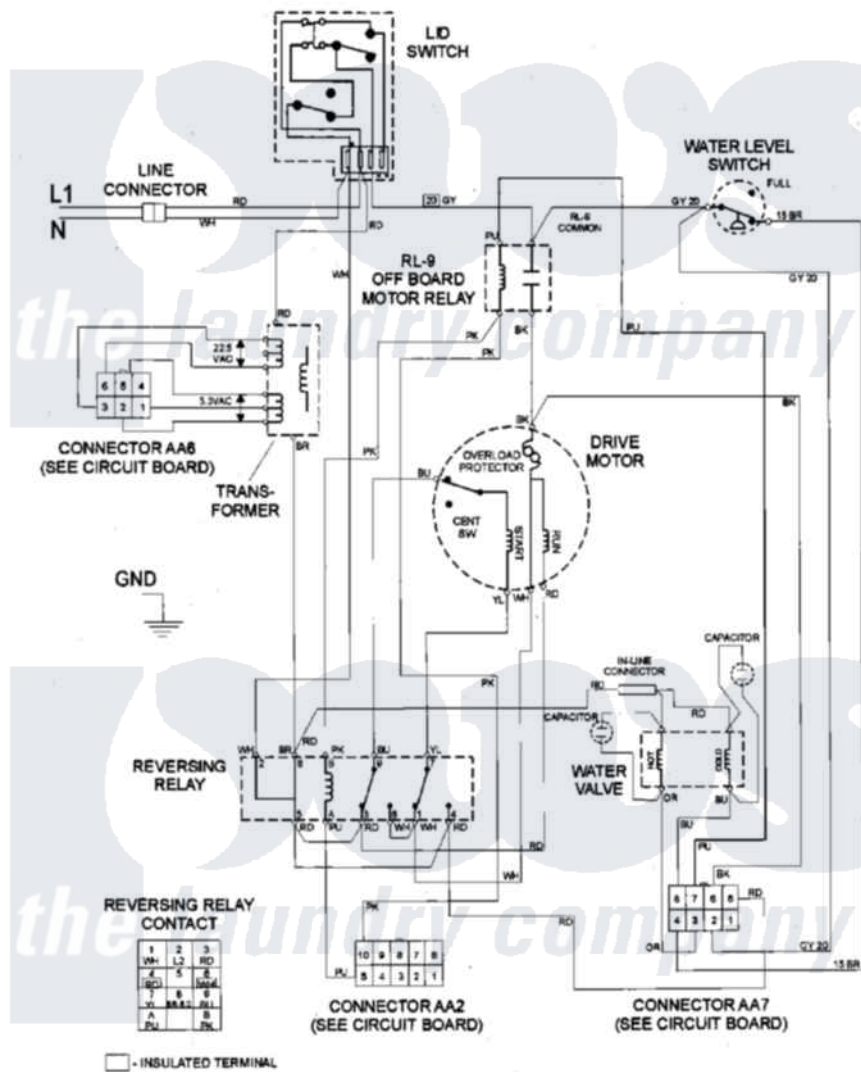

# Maytag MAT13PRBWW 08 - WIRING INFORMATION

Maytag Commercial Maytag MAT13PRBWW Washer Parts Parts Diagram 08 - WIRING INFORMATION  
 Click on the part number to view part

Item	Original Part Number	Replaced By	Status	Part Description
001	NLA		Not Available	WIRING INFORMATION