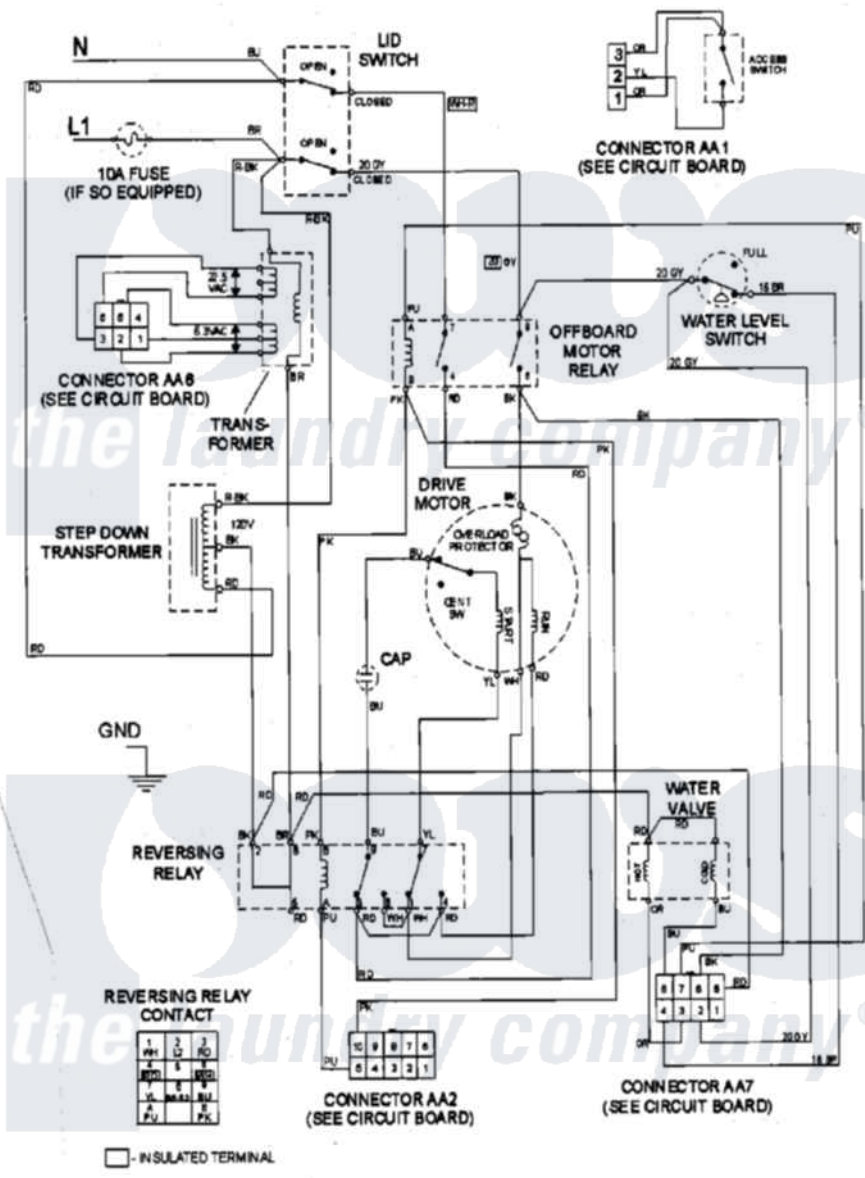

Maytag MAT13PRBWW 09 - WIRING INFORMATION

Maytag [Commercial Maytag MAT13PRBWW Washer Parts](#) Parts Diagram 09 - WIRING INFORMATION
 Click on the part number to view part

Item	Original Part Number	Replaced By	Status	Part Description
001	NLA		Not Available	WIRING INFORMATION