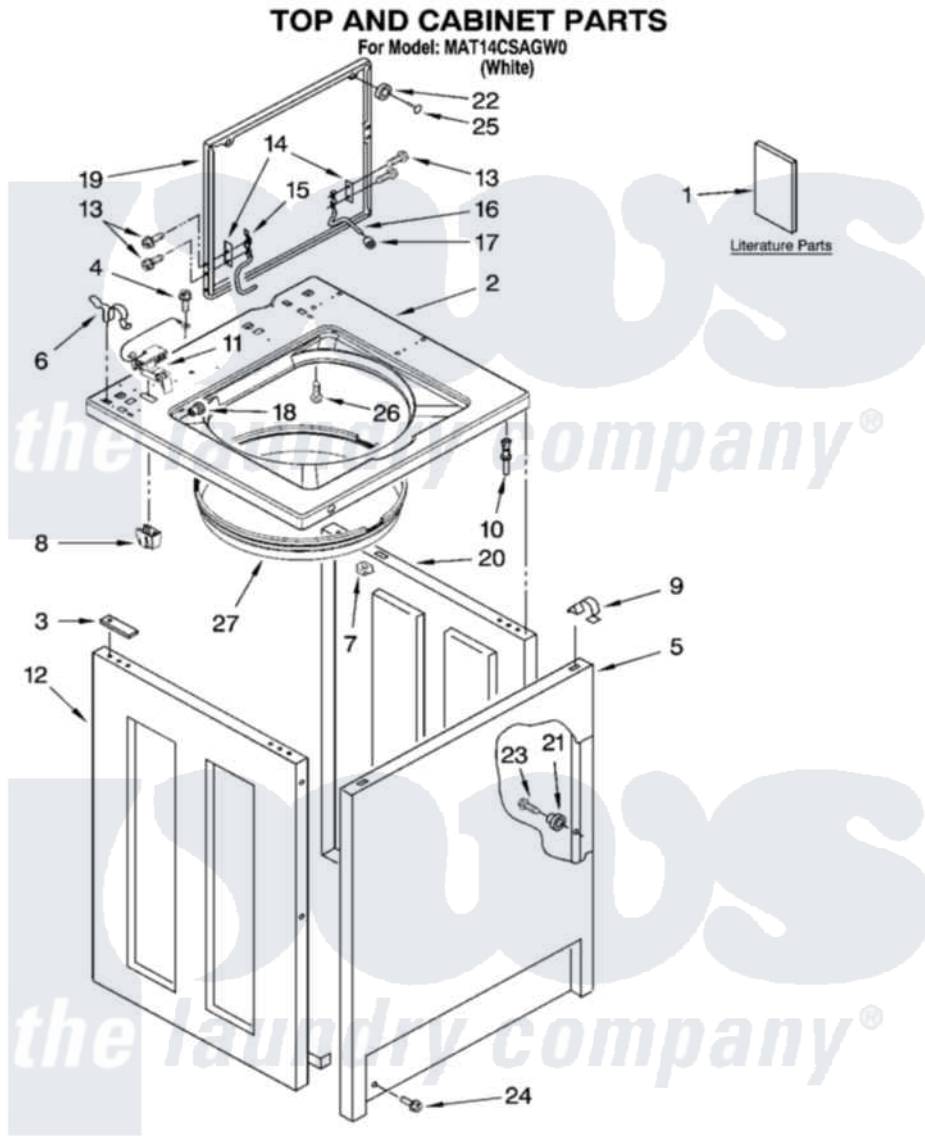

Maytag MAT14CSAGW0 01 - TOP AND CABINET PARTS

W10135300

2

Maytag [Commercial Maytag MAT14CSAGW0 Washer Parts](#) Parts Diagram 01 - TOP AND CABINET PARTS
Click on the part number to view part

| Item | Original Part Number | Replaced By | Status | Part Description |
|------|---------------------------|-------------|---------------|--------------------------------------|
| 1 | W10135298 | | Not Available | Installation Instructions (English) |
| " | W10181265 | | | Wiring Diagram |
| " | W10135300 | | Not Available | Repair Parts List |
| 2 | W10201073 | | | Top |
| 3 | 3353950 | | | Spacer, Cabinet To Top |
| 4 | 3351614 | | | Screw, Gearcase Cover Mounting |
| 5 | 3358500 | | | Panel, Front |
| 6 | 62780 | | | Clip, Top And Cabinet And Rear Panel |
| 7 | 90406 | | | Cage Nut, 5/16-18 |
| 8 | W10180691 | | | Shield, Lid Switch |
| 9 | 18776 | | | Lock, Front Top |
| 10 | 3353949 | | | Pin, Locator |
| 11 | 8318084 | | | Switch, Lid |
| 12 | 3976382 | | | Panel, Left Hand |

| | | | |
|----|---------------------------|---------------------------|---------------------------|
| 13 | W10119828 | | Screw, Lid Hinge Mounting |
| 14 | 21097 | | Pad, Lid Hinge |
| 15 | 8559336 | W10225136 | Hinge 7 Pad Assembly |
| 16 | 54583 | | Hinge, Lid |
| 17 | 19119 | | Bumper, Lid Hinge |
| 18 | 21258 | | Bearing, Lid Hinge |
| 19 | W10171146 | W10193854 | Lid |
| 20 | 3976380 | | Panel, Right Hand |
| 21 | 3353812 | | Locator |
| 22 | 356908 | | Bumper, Lid |
| 23 | 3400804 | 98165 | Screw |
| 24 | 3400077 | | Screw, 10-16 X 1/2 |
| 25 | 356907 | | Rivet, Plastic |
| 26 | 3353993 | | Screw 10-16 X .690 |
| 27 | 8271956 | | Splash Shield Assembly |