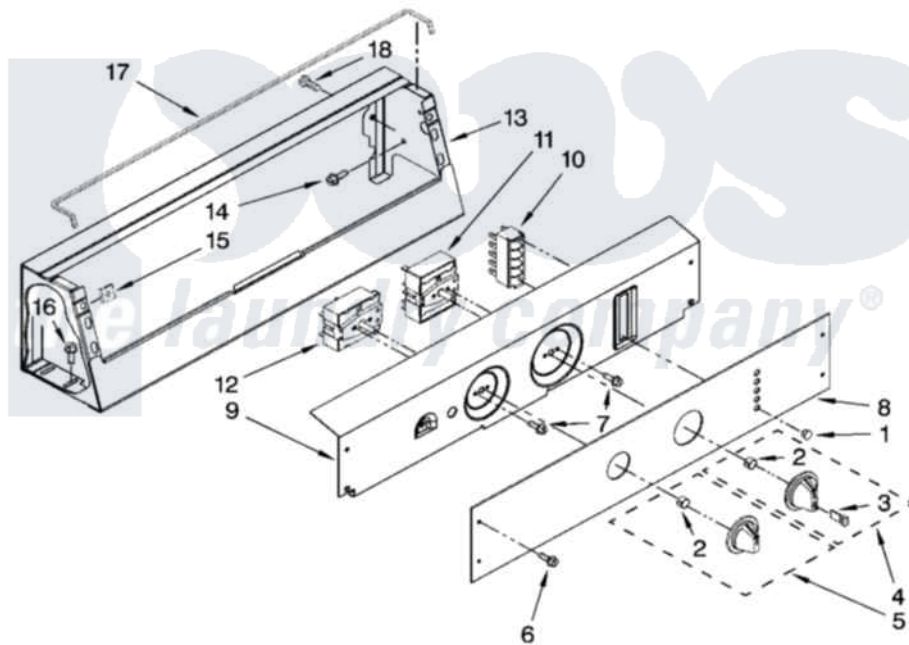

**CONTROL PANEL PARTS**

For Model: MAT14CSAGW0  
(White)

W10135300

4

Maytag [Commercial Maytag MAT14CSAGW0 Washer Parts](#) Parts Diagram 02 - CONTROL PANEL PARTS  
Click on the part number to view part

Item	Original Part Number	Replaced By	Status	Part Description
1	<a href="#">W10133502</a>			Lens, Pilot Light Amber
2	<a href="#">W10140928</a>			Clip, Knob
3	<a href="#">W10141516</a>			Bumper, Lid
4	<a href="#">W10133503</a>			Knob And Bumper Assembly
5	<a href="#">W10133504</a>			Knob
6	<a href="#">W10131119</a>			Screw, 8-18 X 5/16
7	<a href="#">W10139100</a>			Screw, 8-32 X 1/2
8	<a href="#">W10135341</a>			Facia / Overlay
9	<a href="#">W10124209</a>			Bracket, Control
10	<a href="#">W10133276</a>			Indicator, Five Light
11	<a href="#">W10135589</a>			Switch, Cycle Selector
12	<a href="#">W10135588</a>	<a href="#">W10330138</a>		Switch, 2 Way Load Size
13	W10205153	<a href="#">W10231471</a>		Console
14	<a href="#">W10139210</a>			Screw, 8-18 X 5/16
15	<a href="#">W10131123</a>			NUt, 8 U-Type
16	<a href="#">3390631</a>			Screw, 10-16 X 3/8