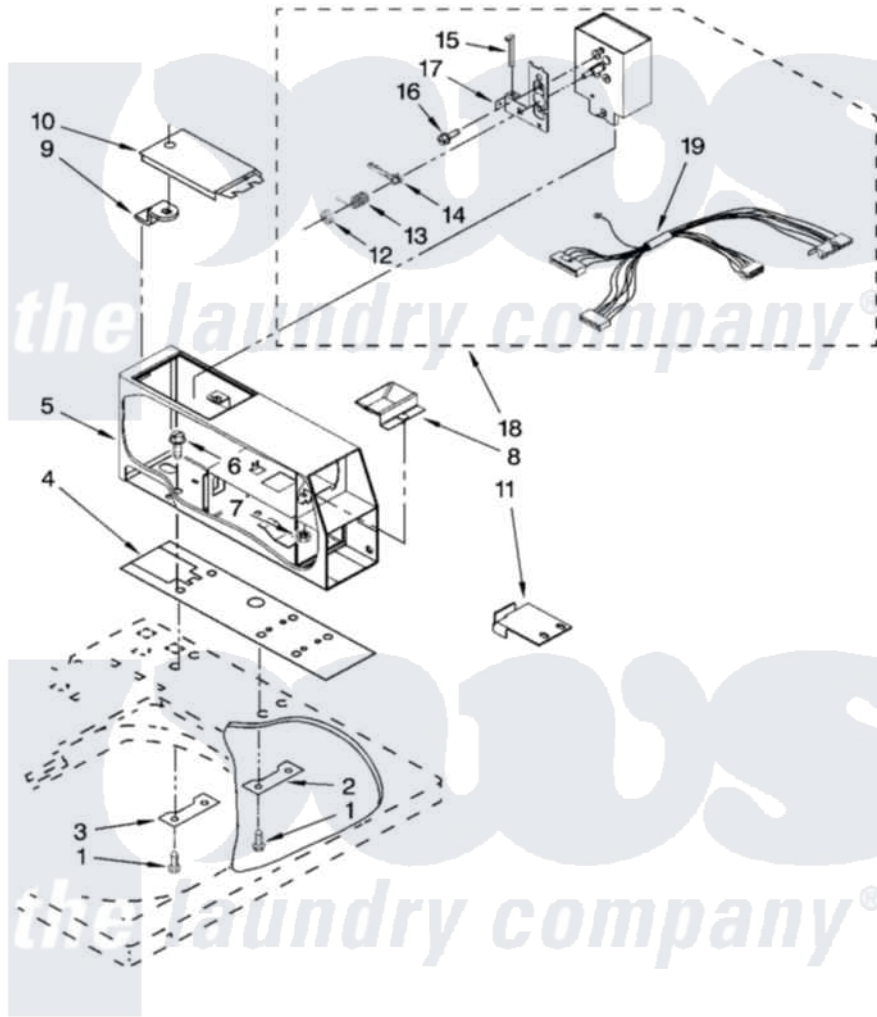

Maytag MAT14CSAGW0 03 - METER CASE PARTS

METER CASE PARTS

For Model: MAT14CSAGW0
(White)

5

W10135300

Maytag [Commercial Maytag MAT14CSAGW0 Washer Parts](#) Parts Diagram 03 - METER CASE PARTS
Click on the part number to view part

Item	Original Part Number	Replaced By	Status	Part Description
1	98445			Screw, 10-16 X 3/4
2	3347825	3353813		Plate, Mounting
3	3353813			Plate, Mounting
4	3954812			Cushion, Meter Case
5	W10136649			Meter Case
6	3353994			Bolt, Meter Case Mounting
"	3349065			Bolt, Meter Case Mounting
7	W10139060			Nut, 1/4-20
8	W10133509			Funnel, Coin
9	W10145154			Cam, Commercial Lock
10	3351136			Service Door Assembly
11	W10158754			Extension
12	W10140689			Retainer, Spring
13	W10143431			Spring, Timer Lever
14	W10133511			Arm, Pivot
15	W10133512			Rod, Actuator

16	W10139761	Screw, 10-32 X 3/8
17	W10133513	Bracket, Timer
18	W10180676	Timer, Bracket And Clutch Assembly
19	W10186660	Harness, Timer