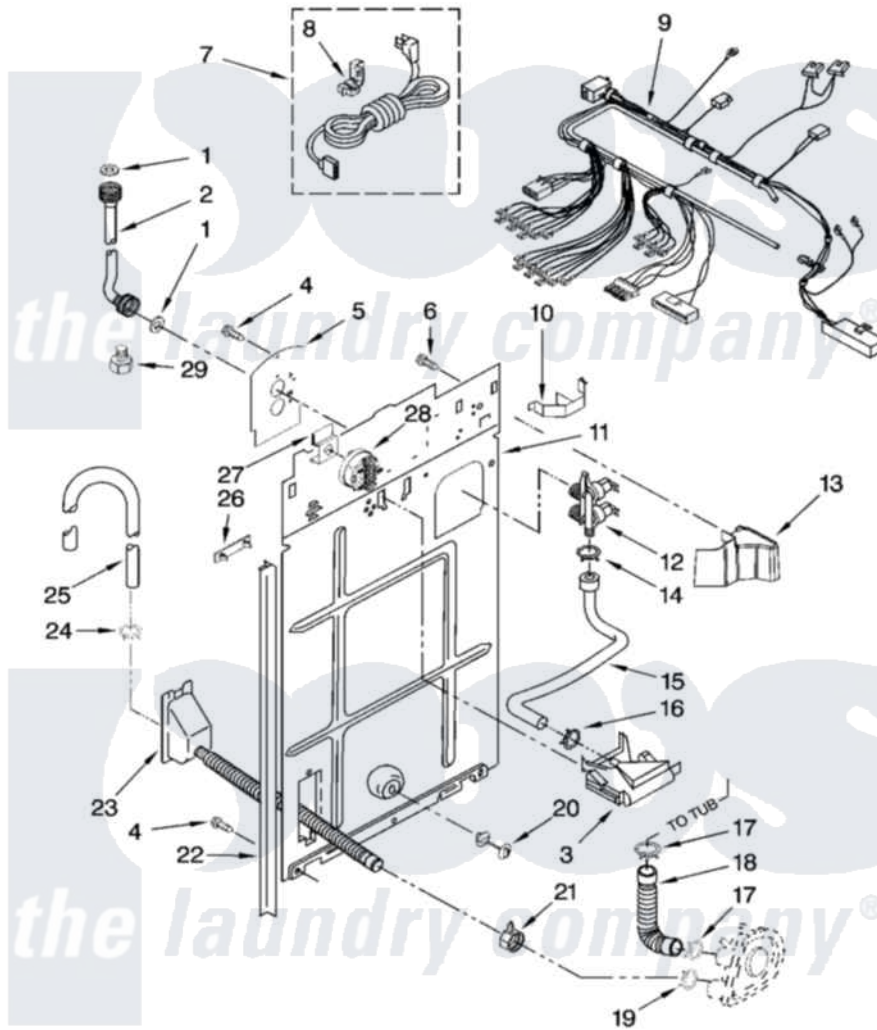

Maytag MAT14CSAGW0 04 - REAR PANEL PARTS

REAR PANEL PARTS

For Model: MAT14CSAGW0
(White)

W10135300

6

Maytag [Commercial Maytag MAT14CSAGW0 Washer Parts](#) Parts Diagram 04 - REAR PANEL PARTS
Click on the part number to view part

Item	Original Part Number	Replaced By	Status	Part Description
1	W10242307	16123		Washer Inlet-Hose Miscellaneous Parts Must be Ordered Separately.
2	3949383			Hose, Water Inlet
"	3949382			Hose, Water Inlet
3	3347034			Break, Vacuum
4	62863	3390631		Screw, 10-16 X 3/8
5	8541624	285930		Plate
6	3351614			Screw, Gearcase Cover Mounting
7	8559417	W10121455		Cord, Power
8	8559337	285777		Relief-Str
9	W10186655			Harness, Wiring
10	8055003			Clip, Harness And Pressure Switch
11	8541649	285929		Panel-Rear
12	3360397			Valve, Water Mixing
13	8314879			Shield, Inlet Valve

14	W10096851	596669	Clamp, Manifold
15	8541607	3357328	Hose, Vacuum Break
16	W10096852	596669	Clamp, Manifold
17	W10094820	616099	Clamp
18	W10116973	285871	Hose
19	W10142630	285655	Clamp, Hose
20	8519200		Support, Rear Panel
21	3976395		Restraint, Hose
22	3354204	62747	Pad, Rear Panel
23	8317959	W10358151	Drain Hose Assembly
24	3976395		Restraint, Hose
25	W10141216		Hose, Discharge Gooseneck
26	389379		Retainer, Side To Feature Panel
27	W10133269		Bracket, Pressure Switch
28	W10153112		Pressure Switch Triple-Level
29	3357397		Adapter, Water Inlet Hose