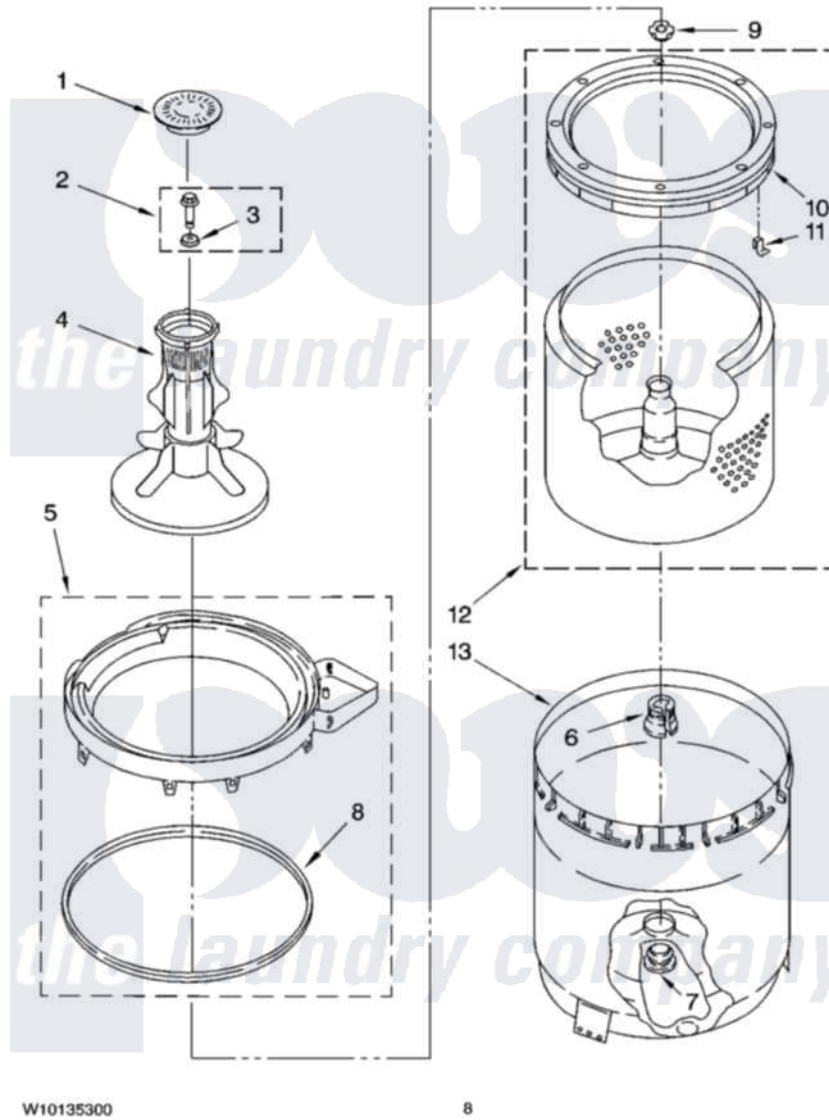

# Maytag MAT14CSAGW0 05 - AGITATOR, BASKET AND TUB PARTS

## AGITATOR, BASKET AND TUB PARTS

For Model: MAT14CSAGW0  
(White)

W10135300

8

Maytag [Commercial Maytag MAT14CSAGW0 Washer Parts](#) Parts Diagram 05 - AGITATOR, BASKET AND TUB PARTS

[Click on the part number to view part](#)

Item	Original Part Number	Replaced By	Status	Part Description
1	<a href="#">W10131111</a>			Cap, Agitator
2	<a href="#">W10003790</a>			Screw And Washer
3	<a href="#">3949550</a>			Washer
4	<a href="#">W10131112</a>			Agitator
5	<a href="#">3360611</a>			Tub Ring And Gasket Assembly
6	<a href="#">389140</a>			Tub Block, Basket Drive
7	<a href="#">383727</a>			Gasket, Centerpod
8	<a href="#">3359586</a>			Gasket, Tub Ring
9	<a href="#">21366</a>			Nut, Spanner
10	<a href="#">3956205</a>			Balance Ring
11	<a href="#">8519815</a>			Clip, Balance Ring
12	8545860	<a href="#">3956207</a>		Basket And Balance Ring
13	<a href="#">W10135424</a>	<a href="#">63125</a>		Tub