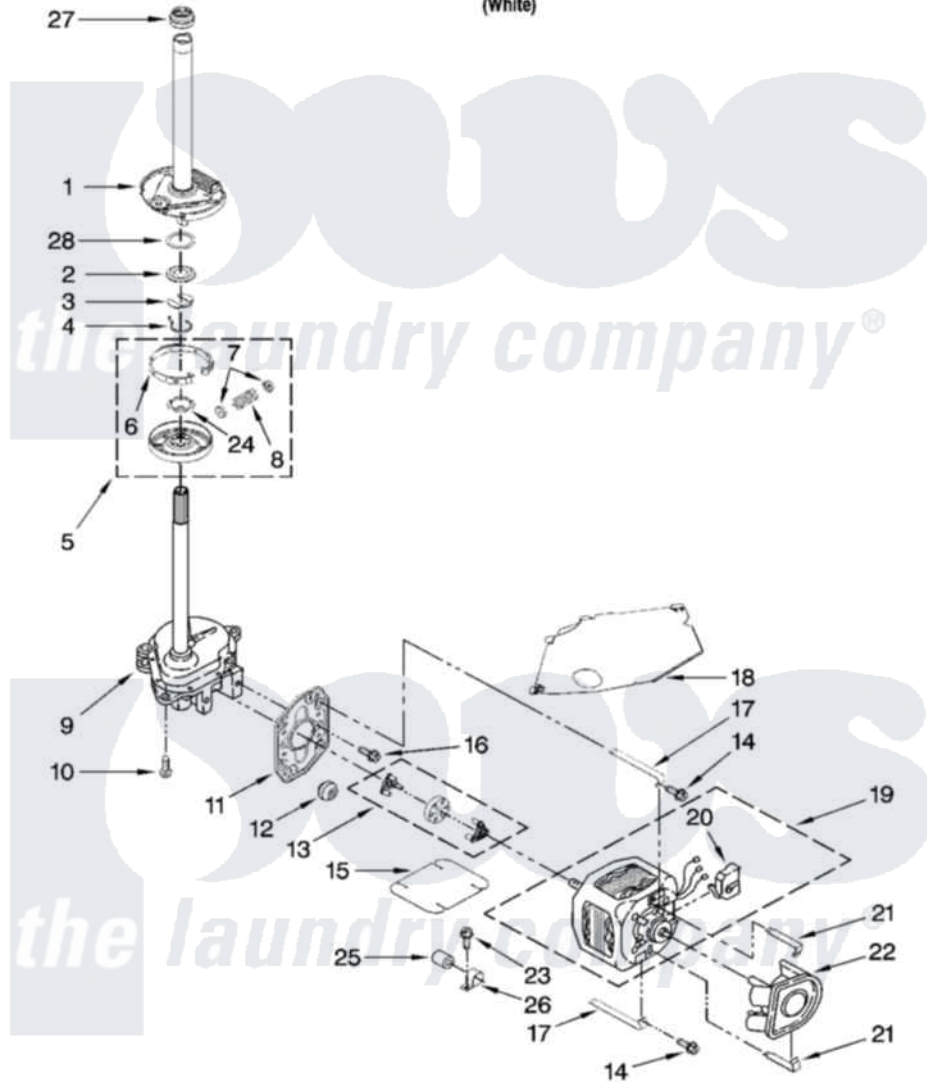

Maytag MAT14CSAGW0 06 - BRAKE, CLUTCH, GEARCASE, MOTOR AND PUMP PARTS

BRAKE, CLUTCH, GEARCASE, MOTOR AND PUMP PARTS

For Model: MAT14CSAGW0
(White)

W10135300

10

Maytag [Commercial Maytag MAT14CSAGW0 Washer Parts](#) Parts Diagram 06 - BRAKE, CLUTCH, GEARCASE, MOTOR AND PUMP PARTS
Click on the part number to view part

Item	Original Part Number	Replaced By	Status	Part Description
1	388951	285792		Basketdrive
2	63292			Washer, Spin Tube Thrust
3	62697	W10080230		Ring, Spin Tube Support
4	63283	285353		Ring
5	8299642			Clutch
6	3951993			Band And Lining, Clutch
7	62646			Cap, Clutch Spring
8	8559387			Spring And Damper Assembly
9	W10140303			Gearcase
10	3357334	3400516		Screw Anti-Rattle
11	62611			Plate, Motor Mount To Gearcase
12	62691			Grommet, Motor
13	3978849	285852A		Coupling
14	3387485	273556		Screw, 10-16 X 5/8

15	8316060		Shield, Tub To Motor
16	3400516		Screw Anti-Rattle
17	W10086010		Retainer, Motor
18	3362089		Shield, Tub To Motor
19	3950297		Motor, Main Drive
NI	3354569		Sleeve
20	3952056		Switch, Main Drive Motor
21	8546127		Retainer, Pump
22	3363394		Pump
23	62863	3390631	Screw, 10-16 X 3/8
24	3355454		Clip, Main Drive
25	8572719	482156	Capacitor
26	W10083210		Clamp, Capacitor
27	8577374		Seal, Centerpost
28	8578981		Washer, Thrust