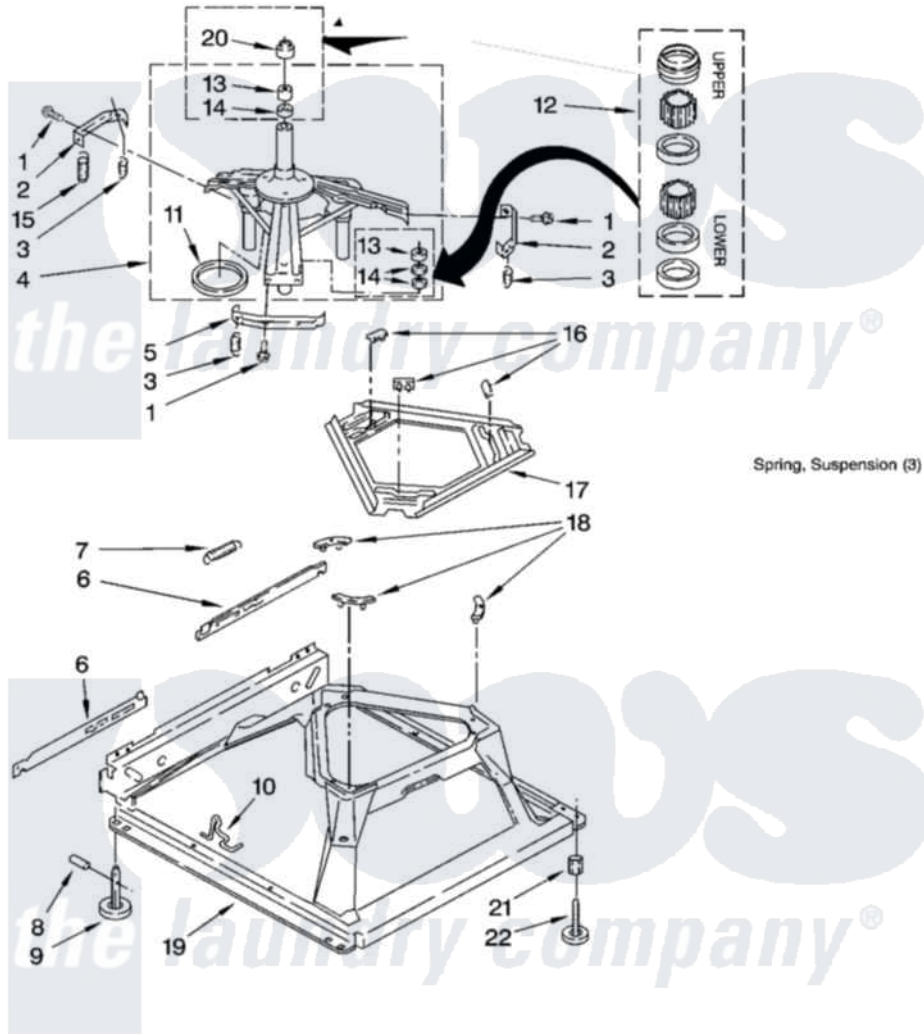

# Maytag MAT14CSAGW0 07 - MACHINE BASE PARTS

## MACHINE BASE PARTS

For Model: MAT14CSAGW0  
(White)

Spring, Suspension (3)

W10135300

11

Maytag [Commercial Maytag MAT14CSAGW0 Washer Parts](#) Parts Diagram 07 - MACHINE BASE PARTS  
Click on the part number to view part

Item	Original Part Number	Replaced By	Status	Part Description
1	<a href="#">3400076</a>			Screw, Bracket Mounting
2	<a href="#">64067</a>			Bracket, Spring Outer
3	<a href="#">63907</a>			Spring, Suspension
4	3362087	<a href="#">280184</a>		Support
5	<a href="#">64065</a>			Bracket, Spring Outer
6	<a href="#">63466</a>			Link, Leveling Mechanism
7	62597	<a href="#">8316845</a>		Spring
8	<a href="#">62837</a>			Pin, Knurled
9	62596	<a href="#">285244</a>		Feet-Leveling
10	<a href="#">W10145155</a>			Retainer, Suspension Spring
11	<a href="#">63134</a>			Ring, Sound Deadening
12	<a href="#">285203</a>			Centerpost Bearing Kit
13	<a href="#">8546455</a>			Bearing, Centerpost
14	357409	<a href="#">359449</a>		Seal, Agitator Shaft
15	388492	<a href="#">W10250667</a>		Spring, Counterweight
16	62568	<a href="#">285219</a>		Pad

17	<a href="#">3946509</a>		Plate, Suspension
18	3363660	<a href="#">285744</a>	Pad
19	3946512	<a href="#">285771</a>	Base
20	<a href="#">8577376</a>		Seal, Centerpost
21	<a href="#">3359452</a>		Nut, Lock
22	<a href="#">W10001130</a>		Foot, Leveling