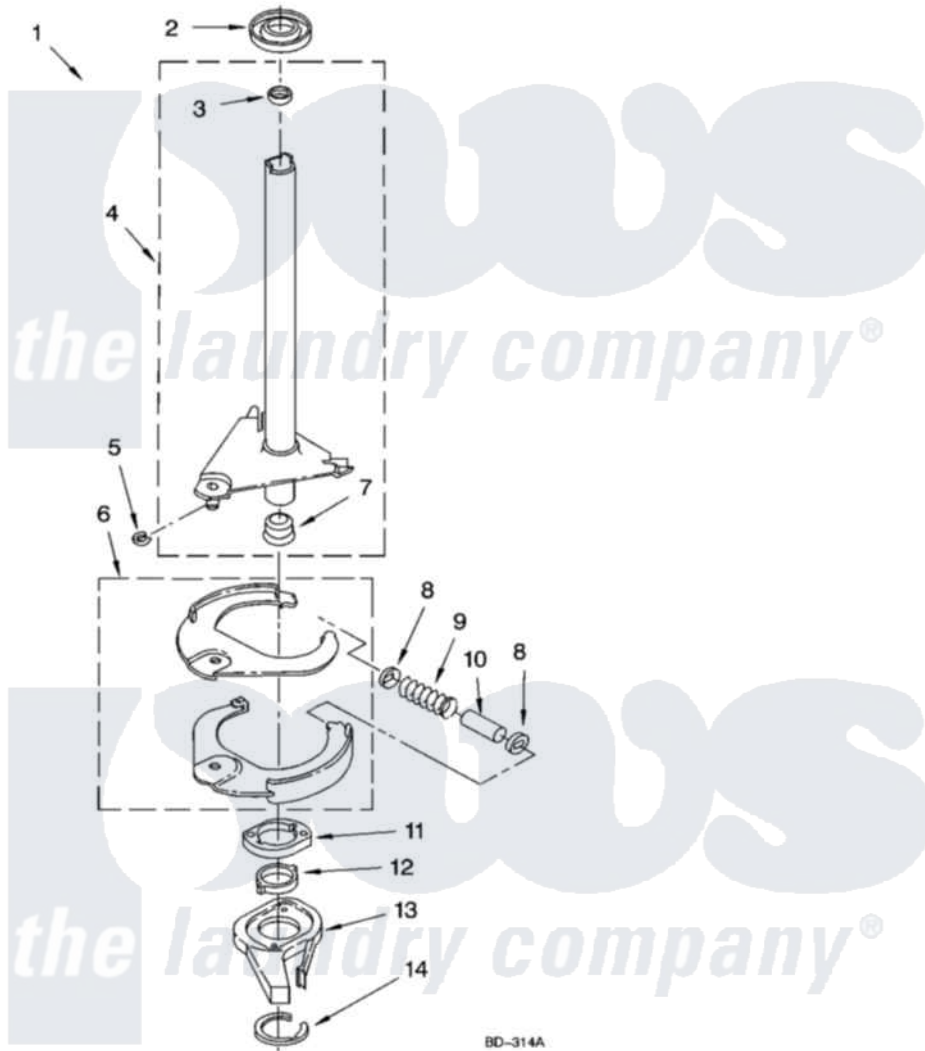

# Maytag MAT14CSAGW0 09 - BRAKE AND DRIVE TUBE PARTS

## BRAKE AND DRIVE TUBE PARTS

For Model: MAT14CSAGW0  
(White)

BD-314A

W10135300

14

Maytag [Commercial Maytag MAT14CSAGW0 Washer Parts](#) Parts Diagram 09 - BRAKE AND DRIVE TUBE PARTS  
Click on the part number to view part

Item	Original Part Number	Replaced By	Status	Part Description
1	388951	<a href="#">285792</a>		Basketdrive
2	<a href="#">62658</a>			Ring, Thrust
3	<a href="#">356427</a>			Seal, Spin Pinion
4	64027	<a href="#">64208</a>		Tube-Spin
5	64035	<a href="#">W10083190</a>		Ring, Retaining
6	64232	<a href="#">285438</a>		Shoe-Brake
7	62703	<a href="#">8546462</a>		"T" Bearing, Spin Tube
8	3353956	<a href="#">285658</a>		Sleeve
9	62647		Not Available	Spring, Brake
10	3355360	<a href="#">285658</a>		Sleeve
11	<a href="#">661516</a>	<a href="#">8546461</a>		Cam, Brake Release
12	<a href="#">63022</a>			Sleeve, Cam
13	64194	<a href="#">285790</a>		Lining
14	<a href="#">90368</a>	<a href="#">W10083200</a>		Ring, Retaining
NI	BLANK		Not Available	FOLLOWING PARTS NOT ILLUSTRATED
"	<a href="#">285208</a>			Lubricant