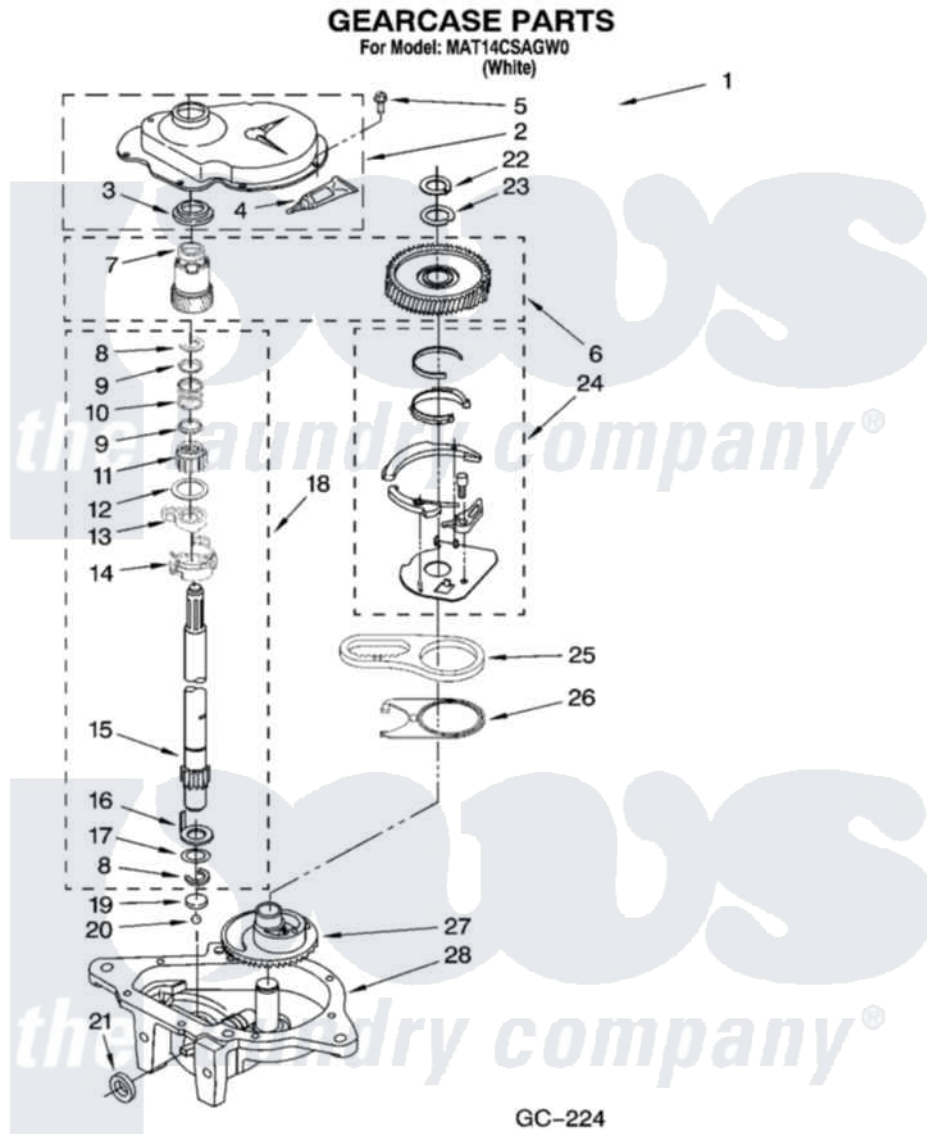

Maytag MAT14CSAGW0 10 - GEARCASE PARTS

15

W10135300

Maytag [Commercial Maytag MAT14CSAGW0 Washer Parts](#) Parts Diagram 10 - GEARCASE PARTS
Click on the part number to view part

Item	Original Part Number	Replaced By	Status	Part Description
1	W10140303			Gearcase
2	285202			Cover, Gearcase
3	3349985			Seal, Gearcase Cover
4	285195			Sealer Sealer, Gasket
5	3351614			Screw, Gearcase Cover Mounting
6	W10172898			Spin Pinion And Gear Spin Kit
7	BLANK		Not Available	Seal, Spin Pinion (Not Serviceable Part of Item 6)
8	90369		Not Available	Ring, Retaining (2)
9	62677			Retainer, Spring
10	62676			Spring, Agitator
11	W10110245	285509		Shaft, Agitator
12	62619			Washer, Agitator Gear
13	62580	285206		Cam-Agitator
14	3976349	285206		Cam-Agitator
15	389231			Shaft, Agitator

16	62618		Washer, Cam Thrust
17	388815		Washer, Intermediate 1 3976263 Miscellaneous Parts Bag 2 3976300 Washer, Inlet Hose 3 3366913 Clamp, Hose
18	389387		Shaft, Agitator
19	16018	285205	Bearing
20	85529	285205	Bearing
21	W10111745	285352	Seal Kit, Thrust Plug
22	3362552	285765	Ring-Retrn
23	285766		Washer Kit, Thrust
24	388253	999516	Shelf-Glas
25	8546456		Rack, Connecting
26	62621		Actuator, Shift
27	BLANK	Not Available	Gear-Main Drive (Not Serviced Separately)
28	BLANK	Not Available	Bottom & Pinion Gearcase (Not Serviced Separately)