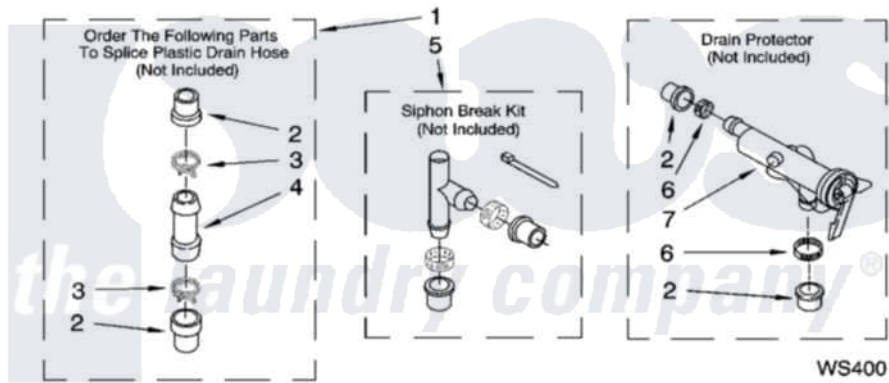

**Maytag MAT14CSAGW0 11 - WATER SYSTEM PARTS, OPTIONAL PARTS
(NOT INCLUDED)**

WATER SYSTEM PARTS

For Model: MAT14CSAGW0
(White)

W10135300

16

Maytag [Commercial Maytag MAT14CSAGW0 Washer Parts](#) Parts Diagram 11 - WATER SYSTEM PARTS,
OPTIONAL PARTS (NOT INCLUDED)
[Click on the part number to view part](#)

Item	Original Part Number	Replaced By	Status	Part Description
1	285442			Water System Parts
2	285321			Water System Parts
3	370447	285655		Clamp, Hose
4	16272			Connector, Straight
5	285320			Water System Parts
6	65349	285655		Clamp, Hose
7	367031			Water System Parts
NI	72017			Paint, Touch-Up
"	350938			Paint, Pressurized Spray B
"	350930			Paint, Pressurized Spray B
"	799344			Paint, Touch-Up)
"	BLANK		Not Available	OIL
"	350572			Oil
"	BLANK		Not Available	LUBRICANT
"	285208			Lubricant