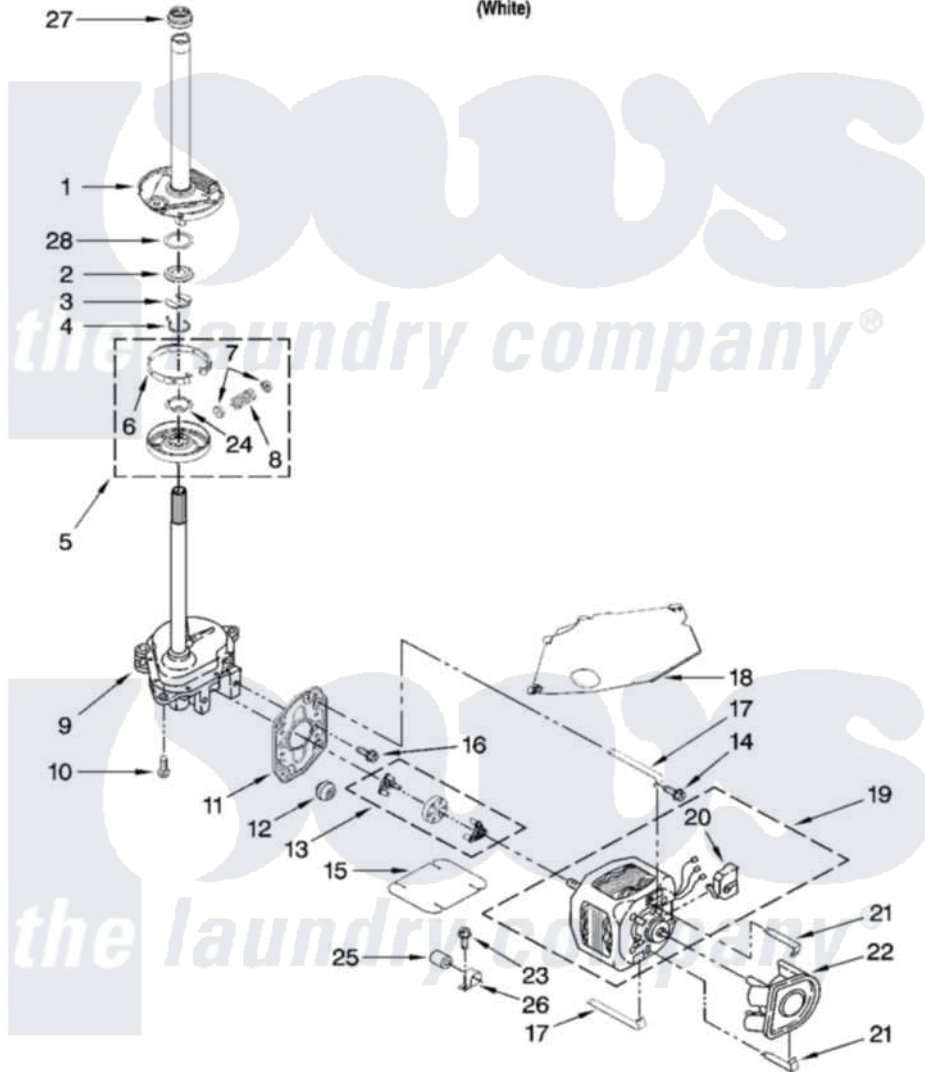

Maytag MAT14CSAWW0 06 - BRAKE, CLUTCH, GEARCASE, MOTOR AND PUMP PARTS

BRAKE, CLUTCH, GEARCASE, MOTOR AND PUMP PARTS

For Model: MAT14CSAWW0
(White)

W10135286

10

Maytag [Commercial Maytag MAT14CSAWW0 Washer Parts](#) Parts Diagram 06 - BRAKE, CLUTCH, GEARCASE, MOTOR AND PUMP PARTS
Click on the part number to view part

Item	Original Part Number	Replaced By	Status	Part Description
1	388951	285792		Basketdrive
2	63292			Washer, Spin Tube Thrust
3	62697	W10080230		Ring, Spin Tube Support
4	63283	285353		Ring
5	8299642			Clutch
6	3951993			Band And Lining, Clutch
7	62646			Cap, Clutch Spring
8	8559387			Spring And Damper Assembly
9	W10140301	W10140307		Gearcase
10	3357334	3400516		Screw Anti-Rattle
11	62611			Plate, Motor Mount To Gearcase
12	62691			Grommet, Motor
13	3978849	285852A		Coupling
14	3387485	273556		Screw, 10-16 X 5/8

15	3946532	Shield, Motor	
16	3400516	Screw Anti-Rattle	
17	W10086010	Retainer, Motor	
18	3362089	Shield, Tub To Motor	
19	W10153111	Motor, Main Drive	
20	3952056	Switch, Main Drive Motor	
21	8546127	Retainer, Pump	
22	3363394	Pump	
23	62863	3390631	Screw, 10-16 X 3/8
24	3355454	Clip, Main Drive	
25	8572717	Capacitor, Motor Start	
26	3949496	Clamp, Capacitor	
27	8577374	Seal, Centerpost	
28	8578981	Washer, Thrust	