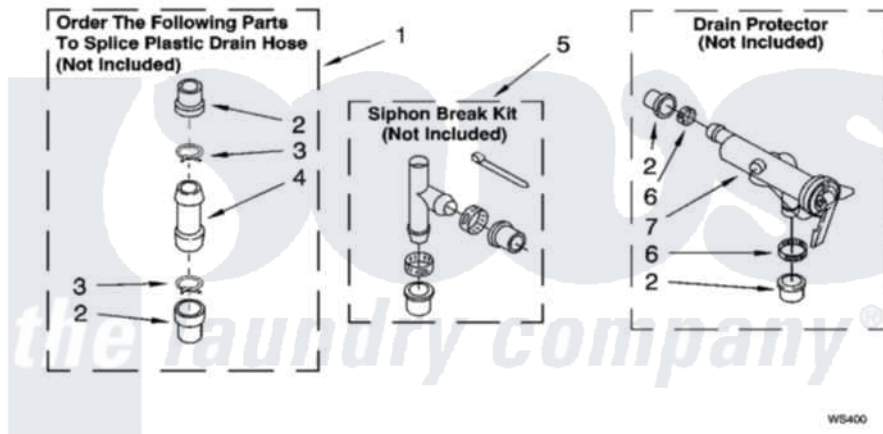

WATER SYSTEM PARTS

For Model: MAT14CSAWW0
(White)

W10135286

16

Maytag [Commercial Maytag MAT14CSAWW0 Washer Parts](#) Parts Diagram 11 - WATER SYSTEM PARTS
Click on the part number to view part

Item	Original Part Number	Replaced By	Status	Part Description
1	285442			Water System Parts
2	285321			Water System Parts
3	370447	285655		Clamp, Hose
4	16272			Connector, Straight
5	285320			Water System Parts
6	65349	285655		Clamp, Hose
7	367031			Water System Parts