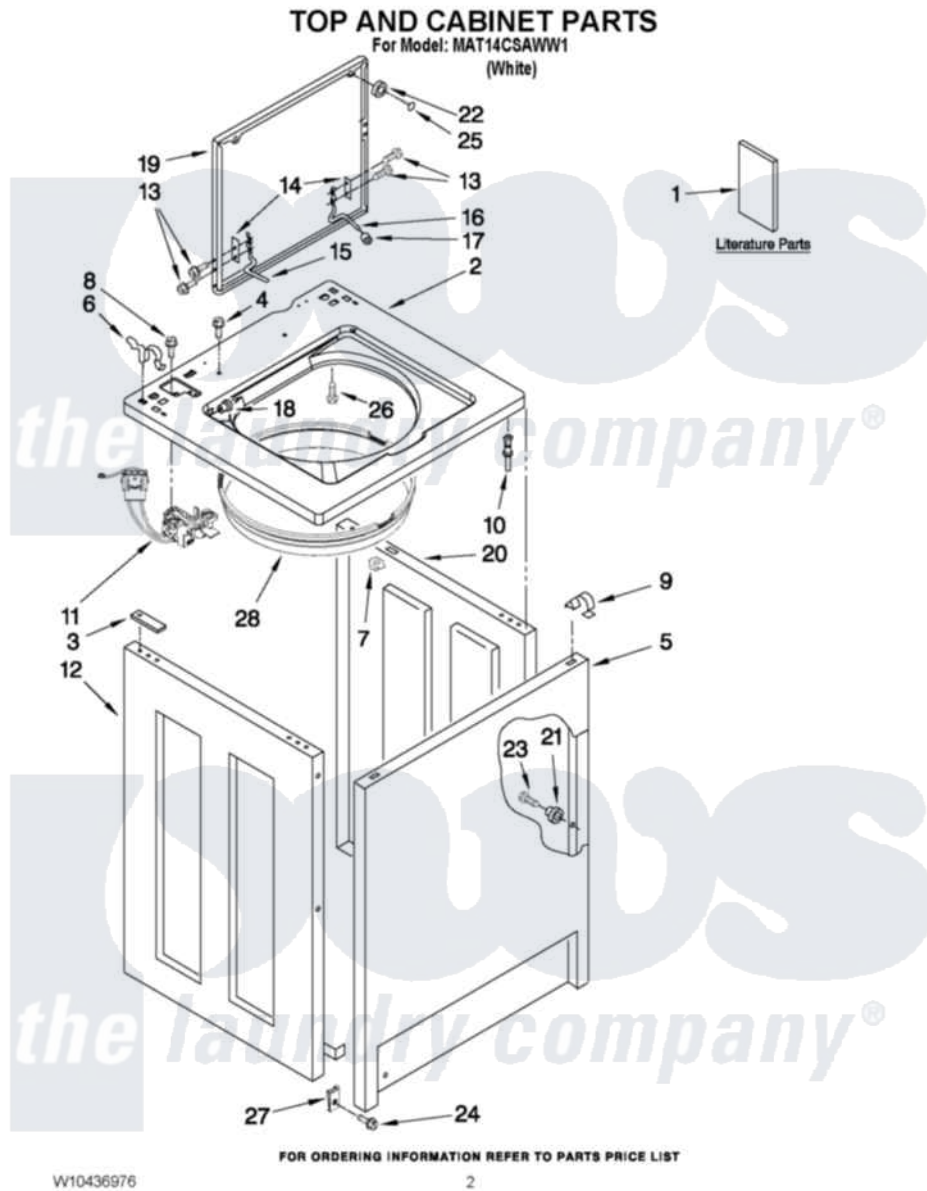

Maytag MAT14CSAWW1 01 - TOP AND CABINET PARTS

Maytag [Commercial Maytag MAT14CSAWW1 Washer Parts](#) Parts Diagram 01 - TOP AND CABINET PARTS
Click on the part number to view part

| Item | Original Part Number | Replaced By | Status | Part Description |
|------|---------------------------|-------------|---------------|--------------------------------------|
| 1 | W10135312 | | Not Available | INSTALLATION INSTRUCTIONS (ENGLISH) |
| " | W10177489 | | | Wiring Diagram |
| 2 | W10136711 | | | Top |
| 3 | 3353950 | | | Spacer, Cabinet To Top |
| 4 | 3351614 | | | Screw, Gearcase Cover Mounting |
| 5 | 3358500 | | | Panel, Front |
| 6 | 62780 | | | Clip, Top And Cabinet And Rear Panel |
| 7 | 90406 | | | Cage Nut, 5/16-18 |
| 8 | 3400611 | | | Screw And Washer, Lid Switch |
| 9 | 18776 | | | Lock, Front Top |
| 10 | 3353949 | | | Pin, Locator |
| 11 | 8054980 | | | Switch, Lid |
| 12 | 3976382 | | | Panel, Left Hand |
| 13 | W10119828 | | | Screw, Lid Hinge Mounting |

| | | | |
|----|---------------------------|---------------------------|------------------------|
| 14 | 21097 | | Pad, Lid Hinge |
| 15 | 8524784 | | Hinge, Lid |
| 16 | 54583 | | Hinge, Lid |
| 17 | 19119 | | Bumper, Lid Hinge |
| 18 | 21258 | | Bearing, Lid Hinge |
| 19 | W10171146 | W10193854 | Lid |
| 20 | 3976380 | | Panel, Right Hand |
| 21 | 3353812 | | Locator |
| 22 | 356908 | | Bumper, Lid |
| 23 | 718258 | 9741232 | Screw, 8-18 X 5/8 |
| 24 | 3400077 | | Screw, 10-16 X 1/2 |
| 25 | 356907 | | Rivet, Plastic |
| 26 | 3353993 | | Screw 10-16 X .690 |
| 27 | W10004930 | | Clip, U-Bend |
| 28 | 8271956 | | Splash Shield Assembly |