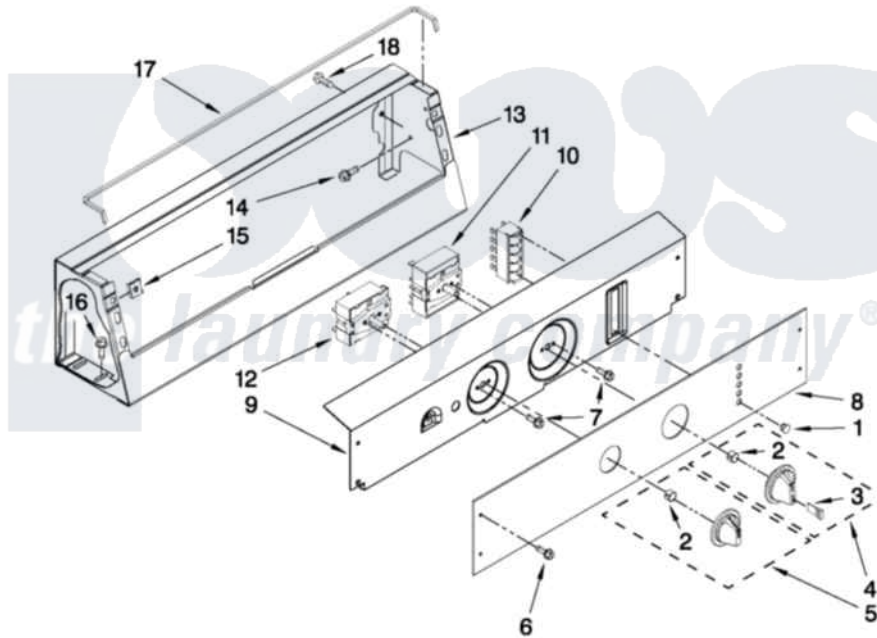

Maytag MAT14CSAWW1 02 - CONTROL PANEL PARTS

CONTROL PANEL PARTS

For Model: MAT14CSAWW1
(White)

FOR ORDERING INFORMATION REFER TO PARTS PRICE LIST

W10436976

4

Maytag [Commercial Maytag MAT14CSAWW1 Washer Parts](#) Parts Diagram 02 - CONTROL PANEL PARTS
Click on the part number to view part

Item	Original Part Number	Replaced By	Status	Part Description
1	W10133502			Lens, Pilot Light Amber
2	W10140928			Clip, Knob
3	W10141516			Bumper, Lid
4	W10133503			Knob And Bumper Assembly
5	W10133504			Knob
6	W10131119			Screw, 8-18 X 5/16
7	W10139100			Screw, 8-32 X 1/2
8	W10135336			Facia / Overlay
9	W10124209			Bracket, Control
10	W10135690	206881		Indicator, Light
11	W10135589			Switch, Cycle Selector
12	W10330138			Switch, 2 Way Load Size
13	W10205153	W10231471		Console
14	W10139210			Screw, 8-18 X 5/16
15	W10131123			NUt, 8 U-Type
16	3390631			Screw, 10-16 X 3/8