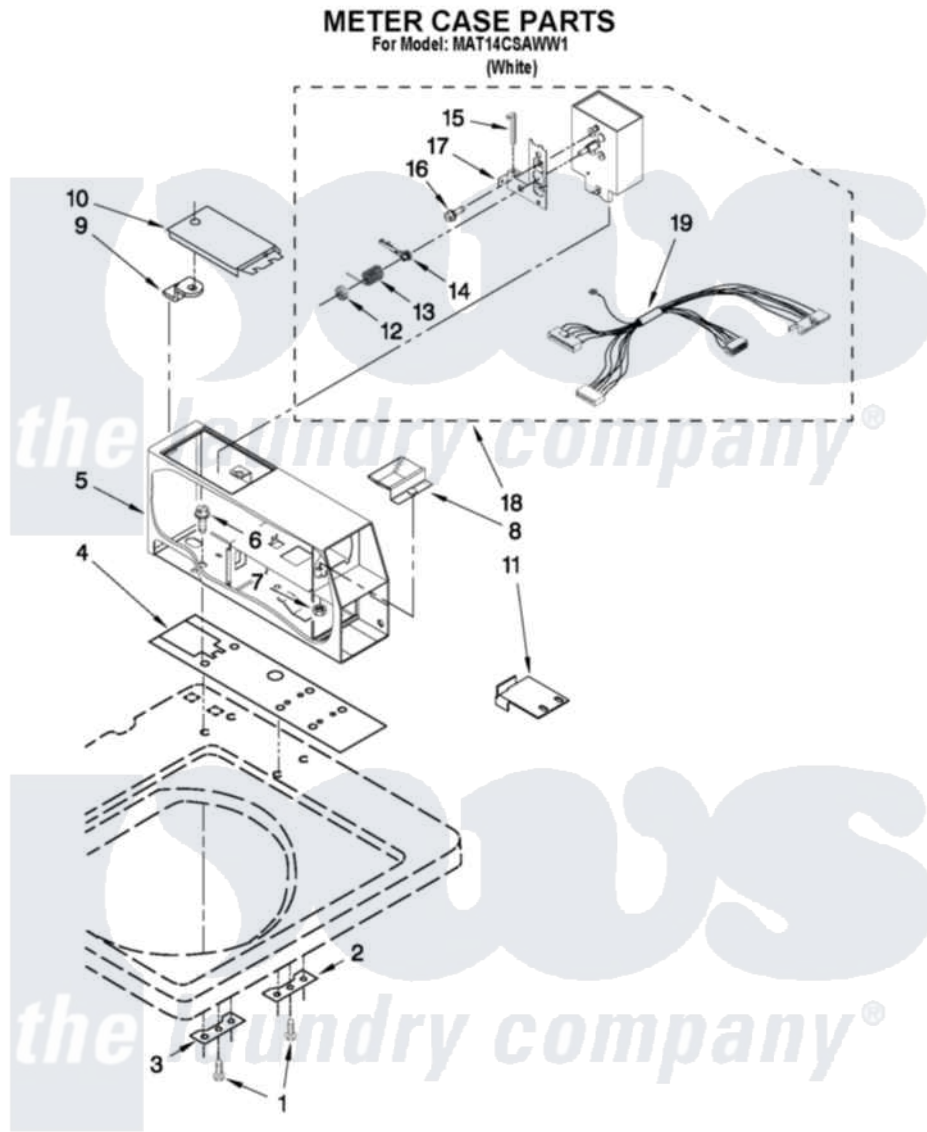

Maytag MAT14CSAWW1 03 - METER CASE PARTS

FOR ORDERING INFORMATION REFER TO PARTS PRICE LIST

5

W10436976

[Maytag Commercial Maytag MAT14CSAWW1 Washer Parts](#) Parts Diagram 03 - METER CASE PARTS

[Click on the part number to view part](#)

Item	Original Part Number	Replaced By	Status	Part Description
1	98445			Screw, 10-16 X 3/4
2	3347825	3353813		Plate, Mounting
3	3353813			Plate, Mounting
4	3954812			Cushion, Meter Case
5	W10136649			Meter Case
6	3353994			Bolt, Meter Case Mounting
"	3349065			Bolt, Meter Case Mounting
7	W10139060			Nut, 1/4-20
8	W10133509			Funnel, Coin
9	W10145154			Cam, Commercial Lock
10	3351136			Service Door Assembly
11	W10158754			Extension
12	W10140689			Retainer, Spring
13	W10143431			Spring, Timer Lever
14	W10133511			Arm, Pivot
15	W10133512			Rod, Actuator

16	W10139761	Screw, 10-32 X 3/8
17	W10133513	Bracket, Timer
18	W10135414	Timer, Bracket And Clutch Assembly
19	W10151484	Harness, Timer