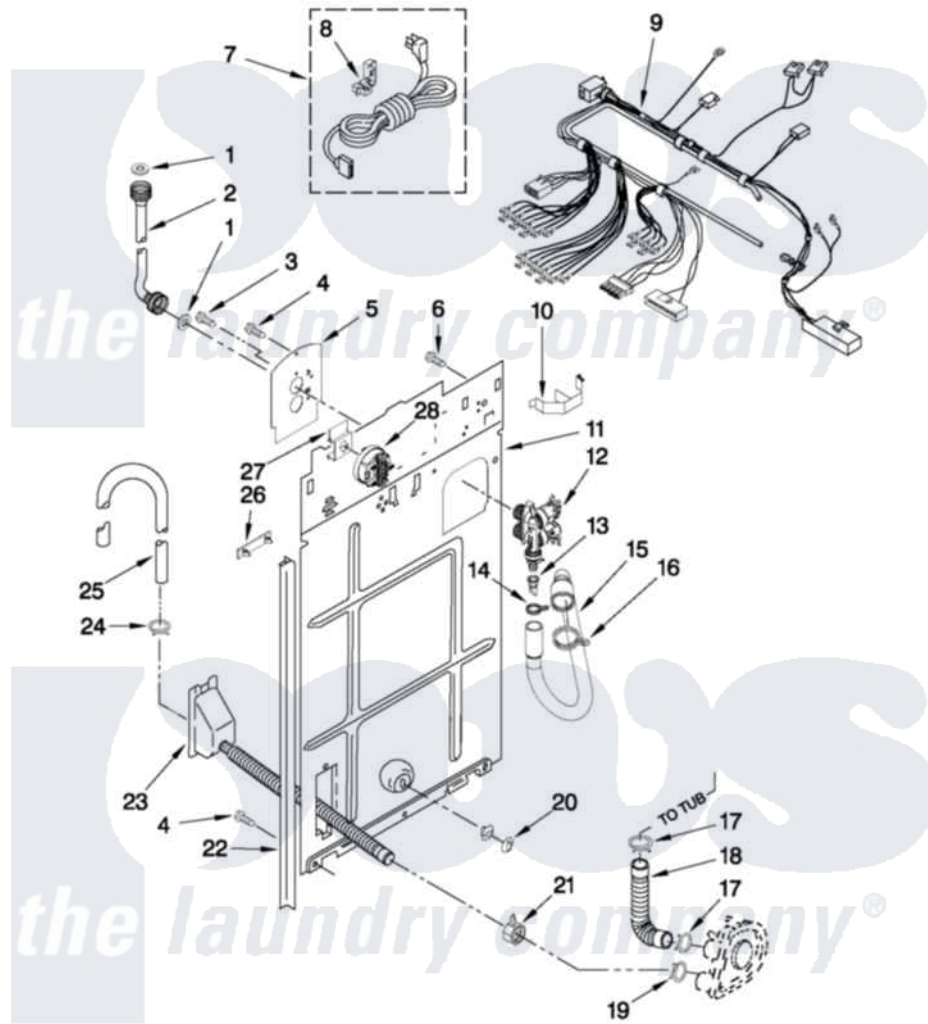

Maytag MAT14CSAWW1 04 - REAR PANEL PARTS

REAR PANEL PARTS

For Model: MAT14CSAWW1

(White)

FOR ORDERING INFORMATION REFER TO PARTS PRICE LIST

W10436976

6

Maytag [Commercial Maytag MAT14CSAWW1 Washer Parts](#) Parts Diagram 04 - REAR PANEL PARTS

[Click on the part number to view part](#)

Item	Original Part Number	Replaced By	Status	Part Description
1	W10242307	16123		Washer Inlet-Hose Miscellaneous Parts Must be Ordered Separately.
2	3949380			Hose, Water Inlet
"	3949381			Hose, Water Inlet
3	9740848			Screw, Mixing Valve Mounting
4	62863	3390631		Screw, 10-16 X 3/8
5	8541624	285930		Plate
6	3351614			Screw, Gearcase Cover Mounting
7	3976231	285928		Cord-Power
8	3952821	285777		Relief-Str
9	W10177764			Harness, Wiring
10	8055003			Clip, Harness And Pressure Switch
11	8541649	285929		Panel-Rear
12	W10151480			Valve, Water Inlet And Thermistor Assembly

13	8055306		Check Valve, Duck Bill
14	W10156124	596669	Clamp, Manifold
15	W10114765		Hose, Fresh Fill
16	W10151157	285655	Clamp, Hose
17	3363366	616099	Clamp
18	3951449	285871	Hose
19	W10142630	285655	Clamp, Hose
20	8519200		Support, Rear Panel
21	3976395		Restraint, Hose
22	3354204	62747	Pad, Rear Panel
23	W10358151		Drain Hose Assembly
24	8317496	285655	Clamp, Hose
25	W10141216		Hose, Discharge Gooseneck
26	389379		Retainer, Side To Feature Panel
27	W10133269		Bracket, Pressure Switch
28	W10414160		Pressure Switch Triple-Level