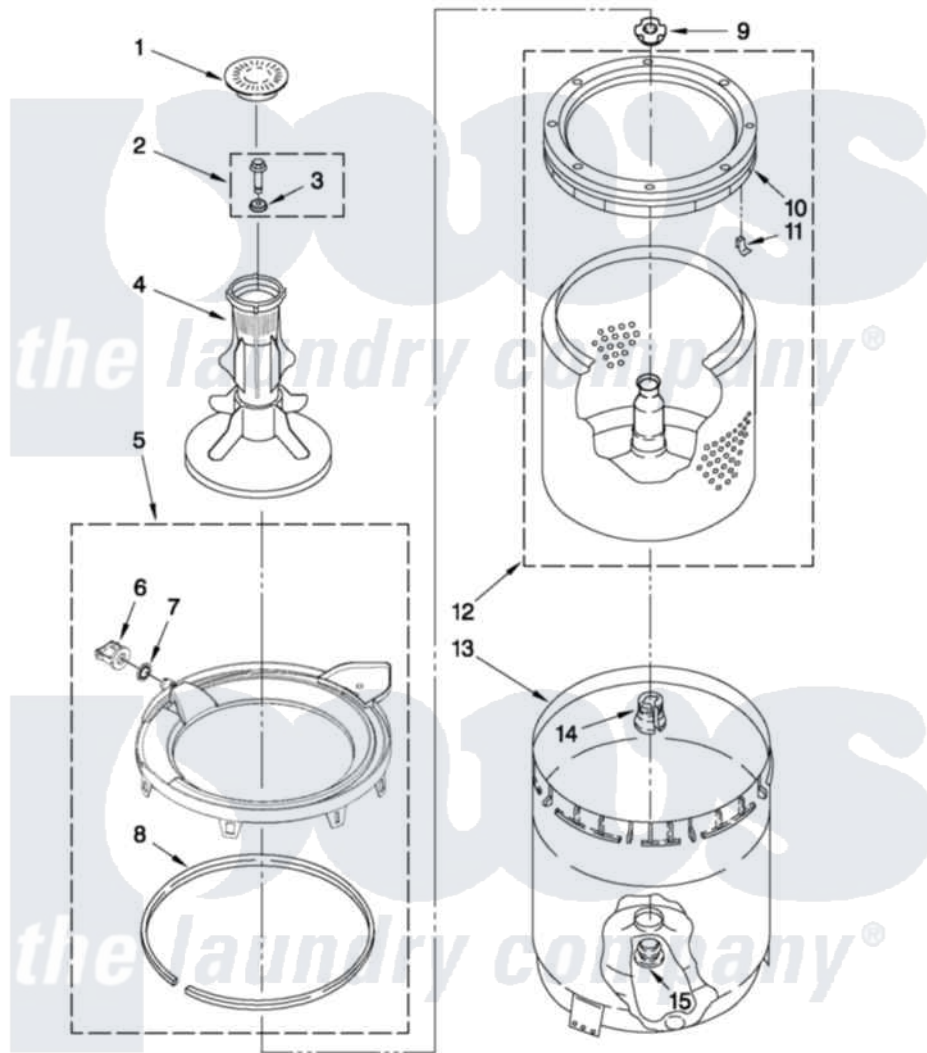

Maytag MAT14CSAWW1 05 - AGITATOR, BASKET AND TUB PARTS

AGITATOR, BASKET AND TUB PARTS

For Model: MAT14CSAWW1

(White)

FOR ORDERING INFORMATION REFER TO PARTS PRICE LIST

W10436976

8

Maytag [Commercial Maytag MAT14CSAWW1 Washer Parts](#) Parts Diagram 05 - AGITATOR, BASKET AND TUB PARTS

[Click on the part number to view part](#)

Item	Original Part Number	Replaced By	Status	Part Description
1	W10131111			Cap, Agitator
2	W10003790			Screw And Washer
3	3949550			Washer
4	W10131112			Agitator
5	W10114776			Tub Ring
6	8055316			Retainer, Check Valve
7	3369375			Wafer, Check Valve
8	3359586			Gasket, Tub Ring
9	21366			Nut, Spanner
10	3956205			Balance Ring
11	8519815			Clip, Balance Ring
12	8545860	3956207		Basket And Balance Ring
13	W10135424	63125		Tub
14	389140			Tub Block, Basket Drive
15	383727			Gasket, Centerpod