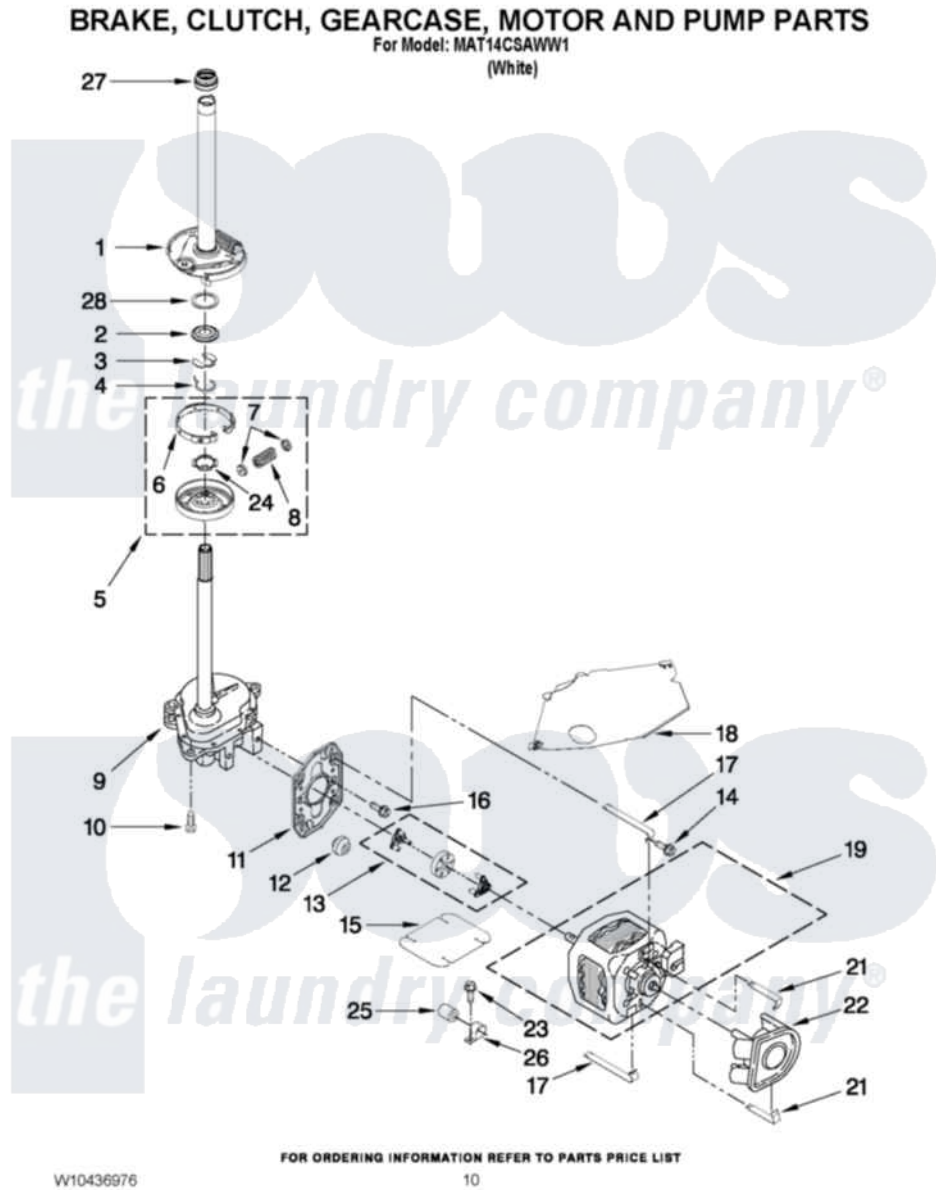

Maytag MAT14CSAWW1 06 - BRAKE, CLUTCH, GEARCASE, MOTOR AND PUMP PARTS

Maytag [Commercial Maytag MAT14CSAWW1 Washer Parts](#) Parts Diagram 06 - BRAKE, CLUTCH, GEARCASE, MOTOR AND PUMP PARTS
Click on the part number to view part

Item	Original Part Number	Replaced By	Status	Part Description
1	388951	285792		Basketdrive
2	63292			Washer, Spin Tube Thrust
3	62697	W10080230		Ring, Spin Tube Support
4	63283	285353		Ring
5	8299642			Clutch
6	3951993			Band And Lining, Clutch
7	62646			Cap, Clutch Spring
8	8559387			Spring And Damper Assembly
9	W10140301	W10140307		Gearcase
10	3357334	3400516		Screw Anti-Rattle
11	62611			Plate, Motor Mount To Gearcase
12	62691			Grommet, Motor
13	3978849	285852A		Coupling
14	3387485	273556		Screw, 10-16 X 5/8

15	3946532	Shield, Motor
16	3400516	Screw Anti-Rattle
17	W10086010	Retainer, Motor
18	3362089	Shield, Tub To Motor
19	W10153111	Motor, Main Drive
21	8546127	Retainer, Pump
22	3363394	Pump
23	62863	3390631 Screw, 10-16 X 3/8
24	3355454	Clip, Main Drive
25	8572717	Capacitor, Motor Start
26	3949496	Clamp, Capacitor
27	8577374	Seal, Centerpost
28	8578981	Washer, Thrust