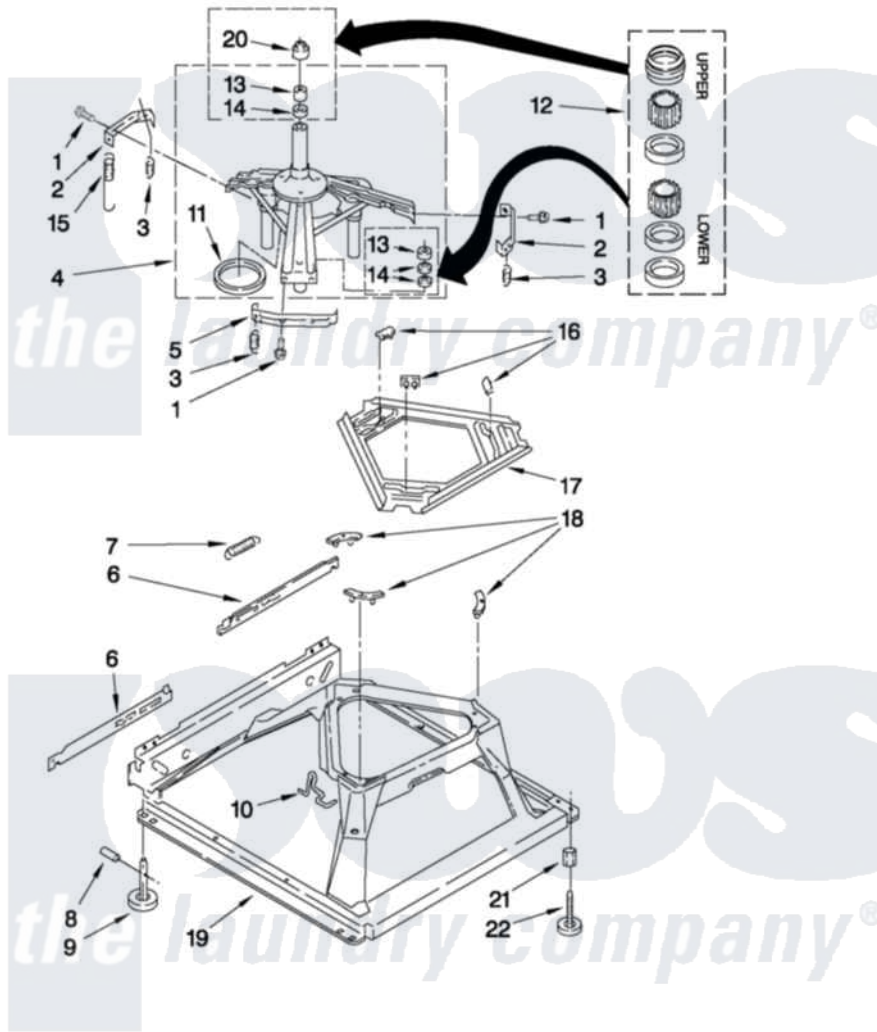

Maytag MAT14CSAWW1 07 - MACHINE BASE PARTS

MACHINE BASE PARTS

For Model: MAT14CSAWW1
(White)

FOR ORDERING INFORMATION REFER TO PARTS PRICE LIST

11

W10436976

Maytag [Commercial Maytag MAT14CSAWW1 Washer Parts](#) Parts Diagram 07 - MACHINE BASE PARTS
Click on the part number to view part

Item	Original Part Number	Replaced By	Status	Part Description
1	3400076			Screw, Bracket Mounting
2	64067			Bracket, Spring Outer
3	63907			Spring, Suspension
4	3362087	280184		Support
5	64065			Bracket, Spring Outer
6	63466			Link, Leveling Mechanism
7	62597	8316845		Spring
8	62837			Pin, Knurled
9	62596	285244		Feet-Leveling
10	W10145155			Retainer, Suspension Spring
11	63134			Ring, Sound Deadening
12	285203			Centerpost Bearing Kit
13	8546455			Bearing, Centerpost
14	357409	359449		Seal, Agitator Shaft
15	8534035	285901		Spring
16	62568	285219		Pad

17	3946509		Plate, Suspension
18	3363660	285744	Pad
19	3946512	285771	Base
20	8577376		Seal, Centerpost
21	3359452		Nut, Lock
22	W10001130		Foot, Leveling