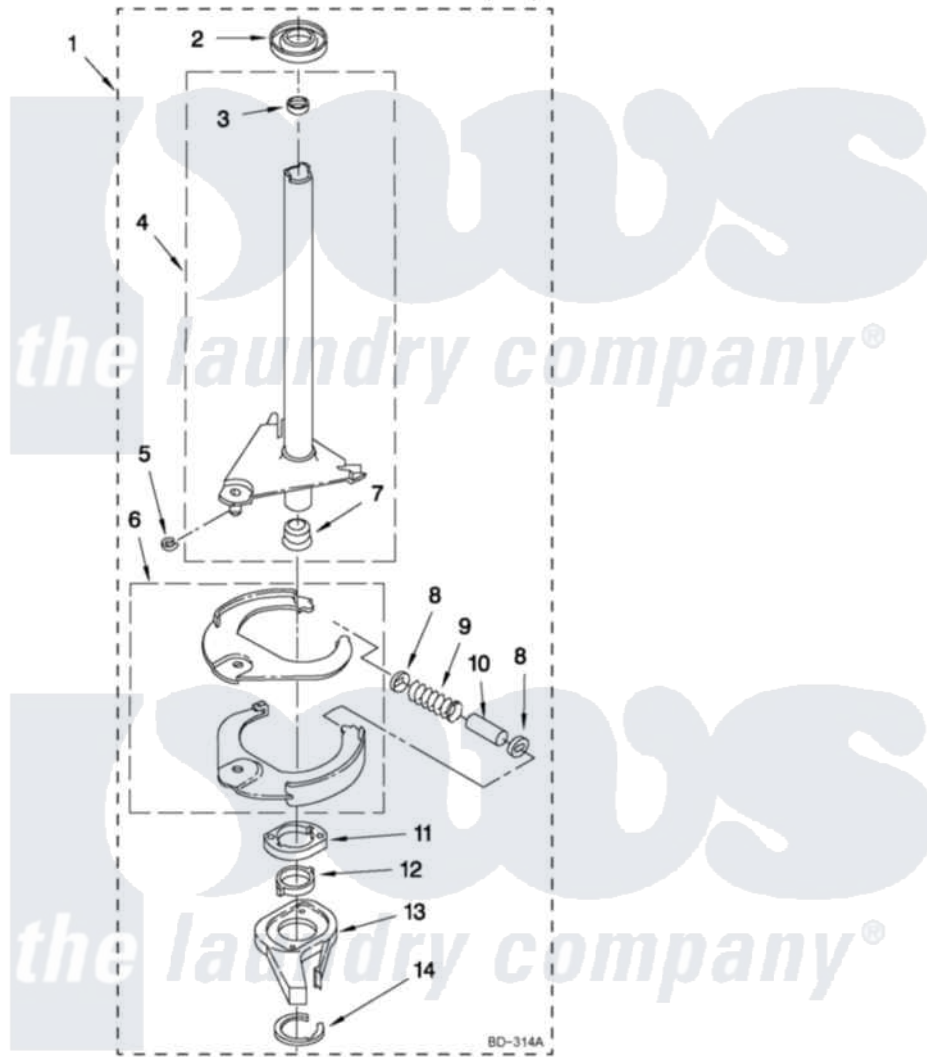

Maytag MAT14CSAWW1 08 - BRAKE AND DRIVE TUBE PARTS

BRAKE AND DRIVE TUBE PARTS

For Model: MAT14CSAWW1

(White)

FOR ORDERING INFORMATION REFER TO PARTS PRICE LIST

W10436976

12

Maytag [Commercial Maytag MAT14CSAWW1 Washer Parts](#) Parts Diagram 08 - BRAKE AND DRIVE TUBE PARTS

[Click on the part number to view part](#)

Item	Original Part Number	Replaced By	Status	Part Description
1	388951	285792		Basketdrive
2	62658			Ring, Thrust
3	356427			Seal, Spin Pinion
4	64027	64208		Tube-Spin
5	64035	W10083190		Ring, Retaining
6	64232	285438		Shoe-Brake
7	62703	8546462		"T" Bearing, Spin Tube
8	3353956	285658		Sleeve
9	62647		Not Available	Spring, Brake
10	3355360	285658		Sleeve
11	661516	8546461		Cam, Brake Release
12	63022			Sleeve, Cam
13	64194	285790		Lining
14	90368	W10083200		Ring, Retaining
NI	285208			Lubricant