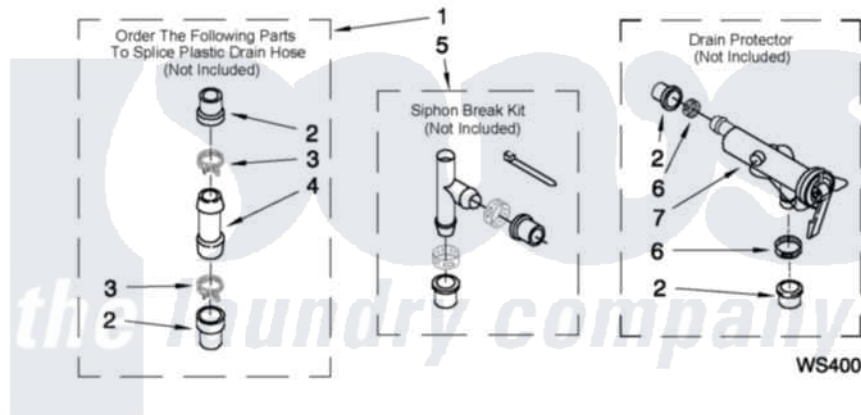

# Maytag MAT14CSAWW1 10 - WATER SYSTEM PARTS

## WATER SYSTEM PARTS

For Model: MAT14CSAWW1

(White)

FOR ORDERING INFORMATION REFER TO PARTS PRICE LIST

W10436976

14

Maytag [Commercial Maytag MAT14CSAWW1 Washer Parts](#) Parts Diagram 10 - WATER SYSTEM PARTS

Click on the part number to view part

Item	Original Part Number	Replaced By	Status	Part Description
1	<a href="#">285442</a>			Water System Parts
2	<a href="#">285321</a>			Water System Parts
3	370447	<a href="#">285655</a>		Clamp, Hose
4	<a href="#">16272</a>			Connector, Straight
5	<a href="#">285320</a>			Water System Parts
6	65349	<a href="#">285655</a>		Clamp, Hose
7	<a href="#">367031</a>			Water System Parts