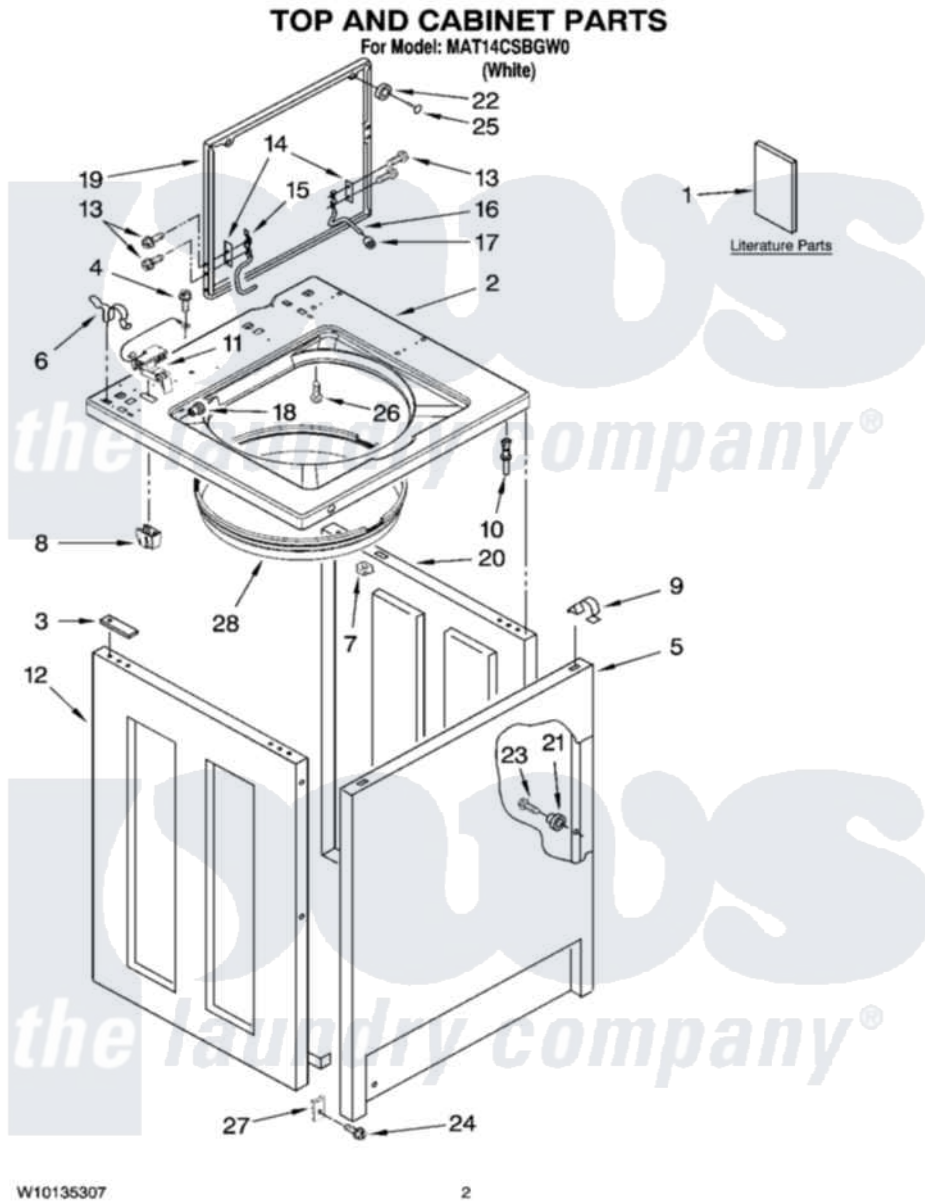

Maytag MAT14CSBGW0 01 - TOP AND CABINET PARTS

Maytag [Commercial Maytag MAT14CSBGW0 Washer Parts](#) Parts Diagram 01 - TOP AND CABINET PARTS
Click on the part number to view part

Item	Original Part Number	Replaced By	Status	Part Description
1	W10135298		Not Available	Installation Instructions (English)
"	W10181265			Wiring Diagram
"	W10135307			Repair Parts List
2	W10201073			Top
3	3353950			Spacer, Cabinet To Top
4	3351614			Screw, Gearcase Cover Mounting
5	3358500			Panel, Front
6	62780			Clip, Top And Cabinet And Rear Panel
7	90406			Cage Nut, 5/16-18
8	W10180691			Shield, Lid Switch
9	18776			Lock, Front Top
10	3353949			Pin, Locator
11	8318084			Switch, Lid
12	3976382			Panel, Left Hand

13	W10119828		Screw, Lid Hinge Mounting
14	21097		Pad, Lid Hinge
15	8559336	W10225136	Hinge 7 Pad Assembly
16	54583		Hinge, Lid
17	19119		Bumper, Lid Hinge
18	21258		Bearing, Lid Hinge
19	W10171146	W10193854	Lid
20	3976380		Panel, Right Hand
21	3353812		Locator
22	356908		Bumper, Lid
23	3400804	98165	Screw
24	3400077		Screw, 10-16 X 1/2
25	356907		Rivet, Plastic
26	3353993		Screw 10-16 X .690
27	W10004930		Clip, U-Bend
28	8271956		Splash Shield Assembly