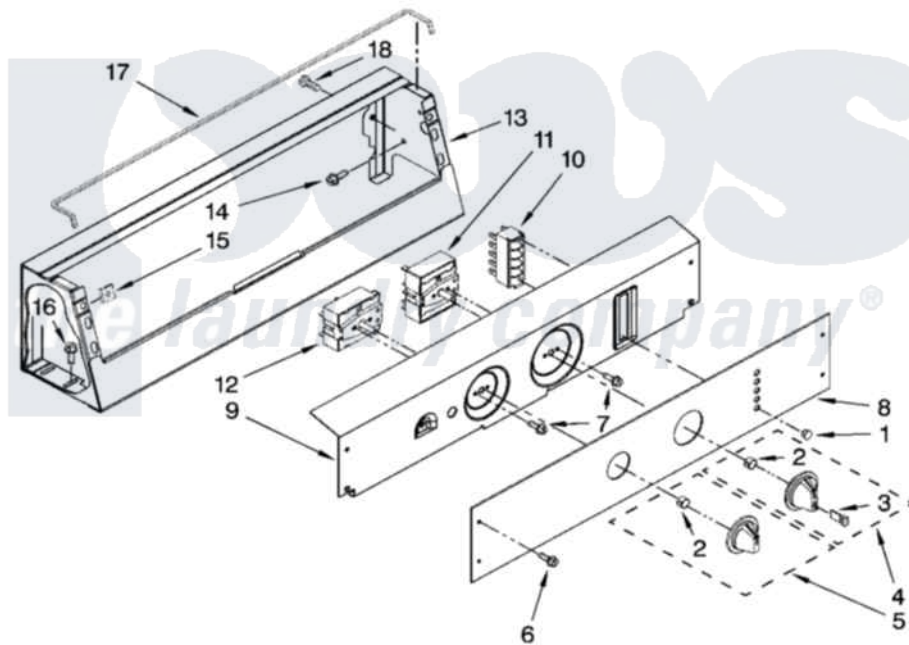

# Maytag MAT14CSBGW0 02 - CONTROL PANEL PARTS

## CONTROL PANEL PARTS

For Model: MAT14CSBGW0  
(White)

W10135307

4

Maytag [Commercial Maytag MAT14CSBGW0 Washer Parts](#) Parts Diagram 02 - CONTROL PANEL PARTS  
Click on the part number to view part

Item	Original Part Number	Replaced By	Status	Part Description
1	<a href="#">W10133502</a>			Lens, Pilot Light Amber
2	<a href="#">W10140928</a>			Clip, Knob
3	<a href="#">W10141516</a>			Bumper, Lid
4	<a href="#">W10133503</a>			Knob And Bumper Assembly
5	<a href="#">W10133504</a>			Knob
6	<a href="#">W10131119</a>			Screw, 8-18 X 5/16
7	<a href="#">W10139100</a>			Screw, 8-32 X 1/2
8	<a href="#">W10135341</a>			Facia / Overlay
9	<a href="#">W10124209</a>			Bracket, Control
10	<a href="#">W10133276</a>			Indicator, Five Light
11	<a href="#">W10135589</a>			Switch, Cycle Selector
12	<a href="#">W10135588</a>	<a href="#">W10330138</a>		Switch, 2 Way Load Size
13	W10205153	<a href="#">W10231471</a>		Console
14	<a href="#">W10139210</a>			Screw, 8-18 X 5/16
15	<a href="#">W10131123</a>			NUt, 8 U-Type
16	<a href="#">3390631</a>			Screw, 10-16 X 3/8