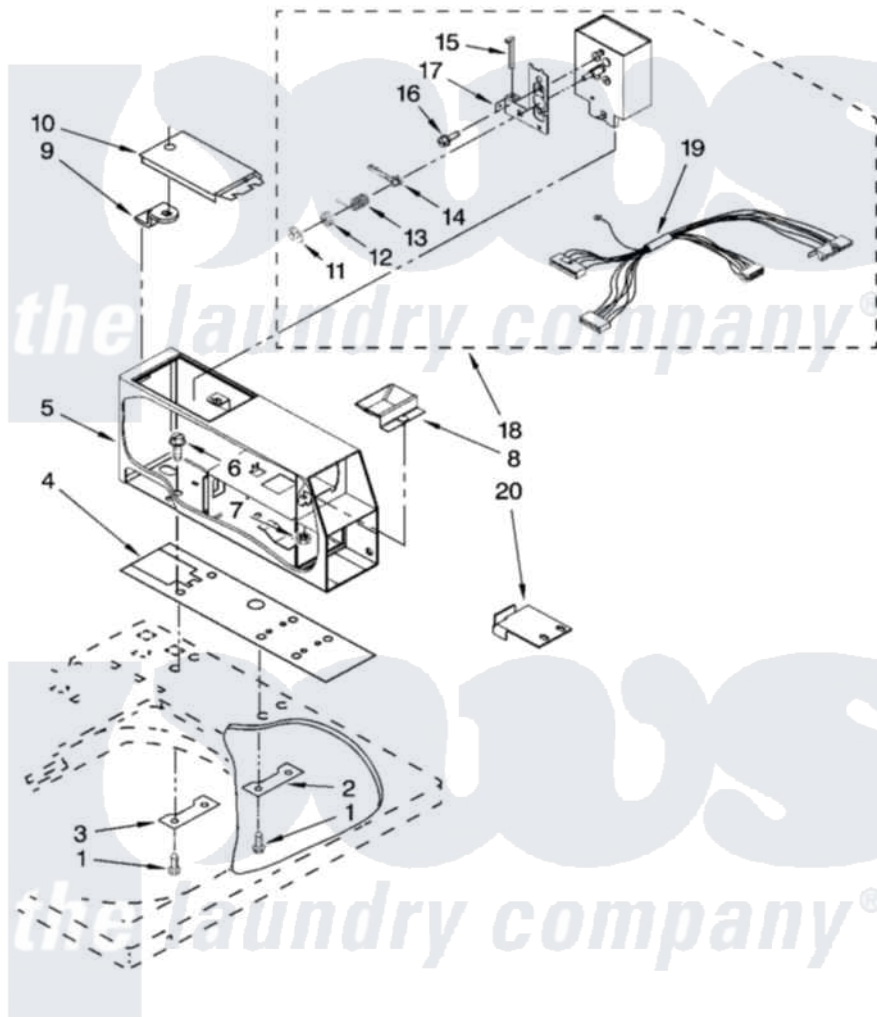

Maytag MAT14CSBGW0 03 - METER CASE PARTS

METER CASE PARTS

For Model: MAT14CSBGW0
(White)

5

W10135307

Maytag [Commercial Maytag MAT14CSBGW0 Washer Parts](#) Parts Diagram 03 - METER CASE PARTS

[Click on the part number to view part](#)

Item	Original Part Number	Replaced By	Status	Part Description
1	98445			Screw, 10-16 X 3/4
2	3347825	3353813		Plate, Mounting
3	3353813			Plate, Mounting
4	3954812			Cushion, Meter Case
5	W10136649			Meter Case
6	3353994			Bolt, Meter Case Mounting
"	3349065			Bolt, Meter Case Mounting
7	W10139060			Nut, 1/4-20
8	W10133509			Funnel, Coin
9	W10145154			Cam, Commercial Lock
10	3351136			Service Door Assembly
11	243333			1/4 E Ring
12	W10140689			Retainer, Spring
13	W10143431			Spring, Timer Lever
14	W10133511			Arm, Pivot
15	W10133512			Rod, Actuator

16	W10139761	Screw, 10-32 X 3/8
17	W10133513	Bracket, Timer
18	W10180676	Timer, Bracket And Clutch Assembly
19	W10186660	Harness, Timer
20	W10158754	Extension