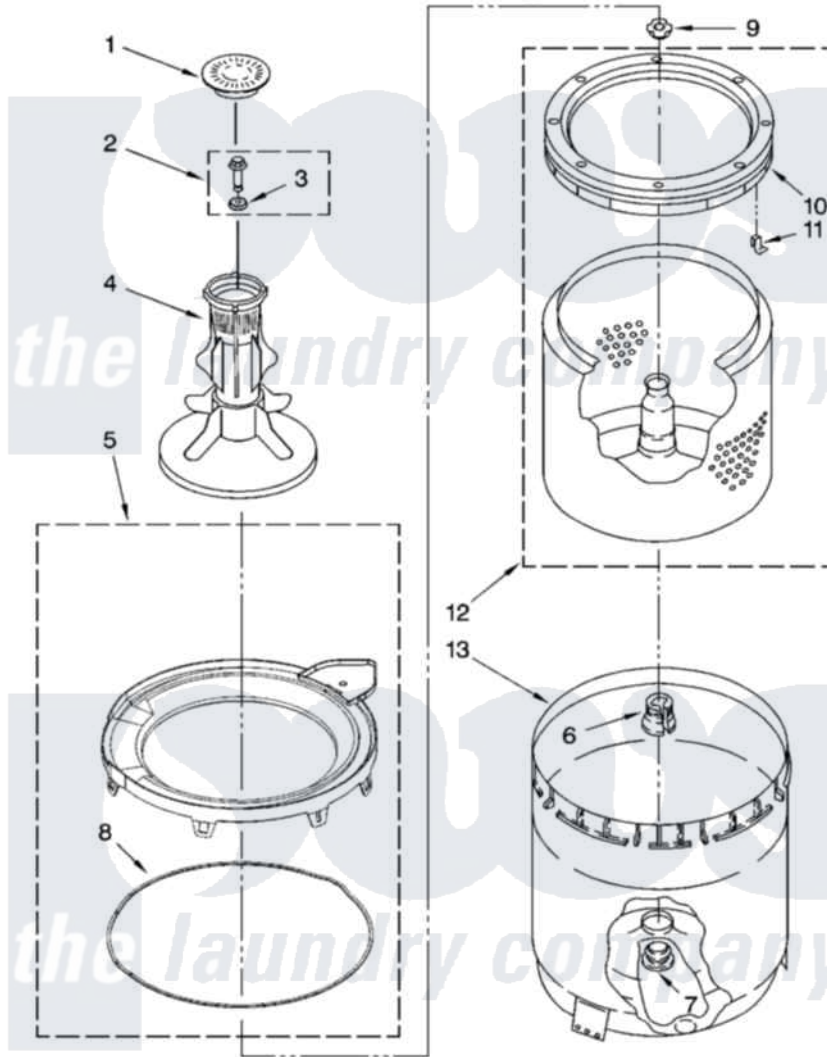

Maytag MAT14CSBGW0 05 - AGITATOR, BASKET AND TUB PARTS

AGITATOR, BASKET AND TUB PARTS

For Model: MAT14CSBGW0

(White)

W10135307

8

Maytag [Commercial Maytag MAT14CSBGW0 Washer Parts](#) Parts Diagram 05 - AGITATOR, BASKET AND TUB PARTS

[Click on the part number to view part](#)

Item	Original Part Number	Replaced By	Status	Part Description
1	W10131111			Cap, Agitator
2	W10003790			Screw And Washer
3	3949550			Washer
4	W10131112			Agitator
5	3360611			Tub Ring And Gasket Assembly
6	389140			Tub Block, Basket Drive
7	383727			Gasket, Centerpodt
8	3359586			Gasket, Tub Ring
9	21366			Nut, Spanner
10	3956205			Balance Ring
11	8519815			Clip, Balance Ring
12	8545860	3956207		Basket And Balance Ring
13	W10135424	63125		Tub